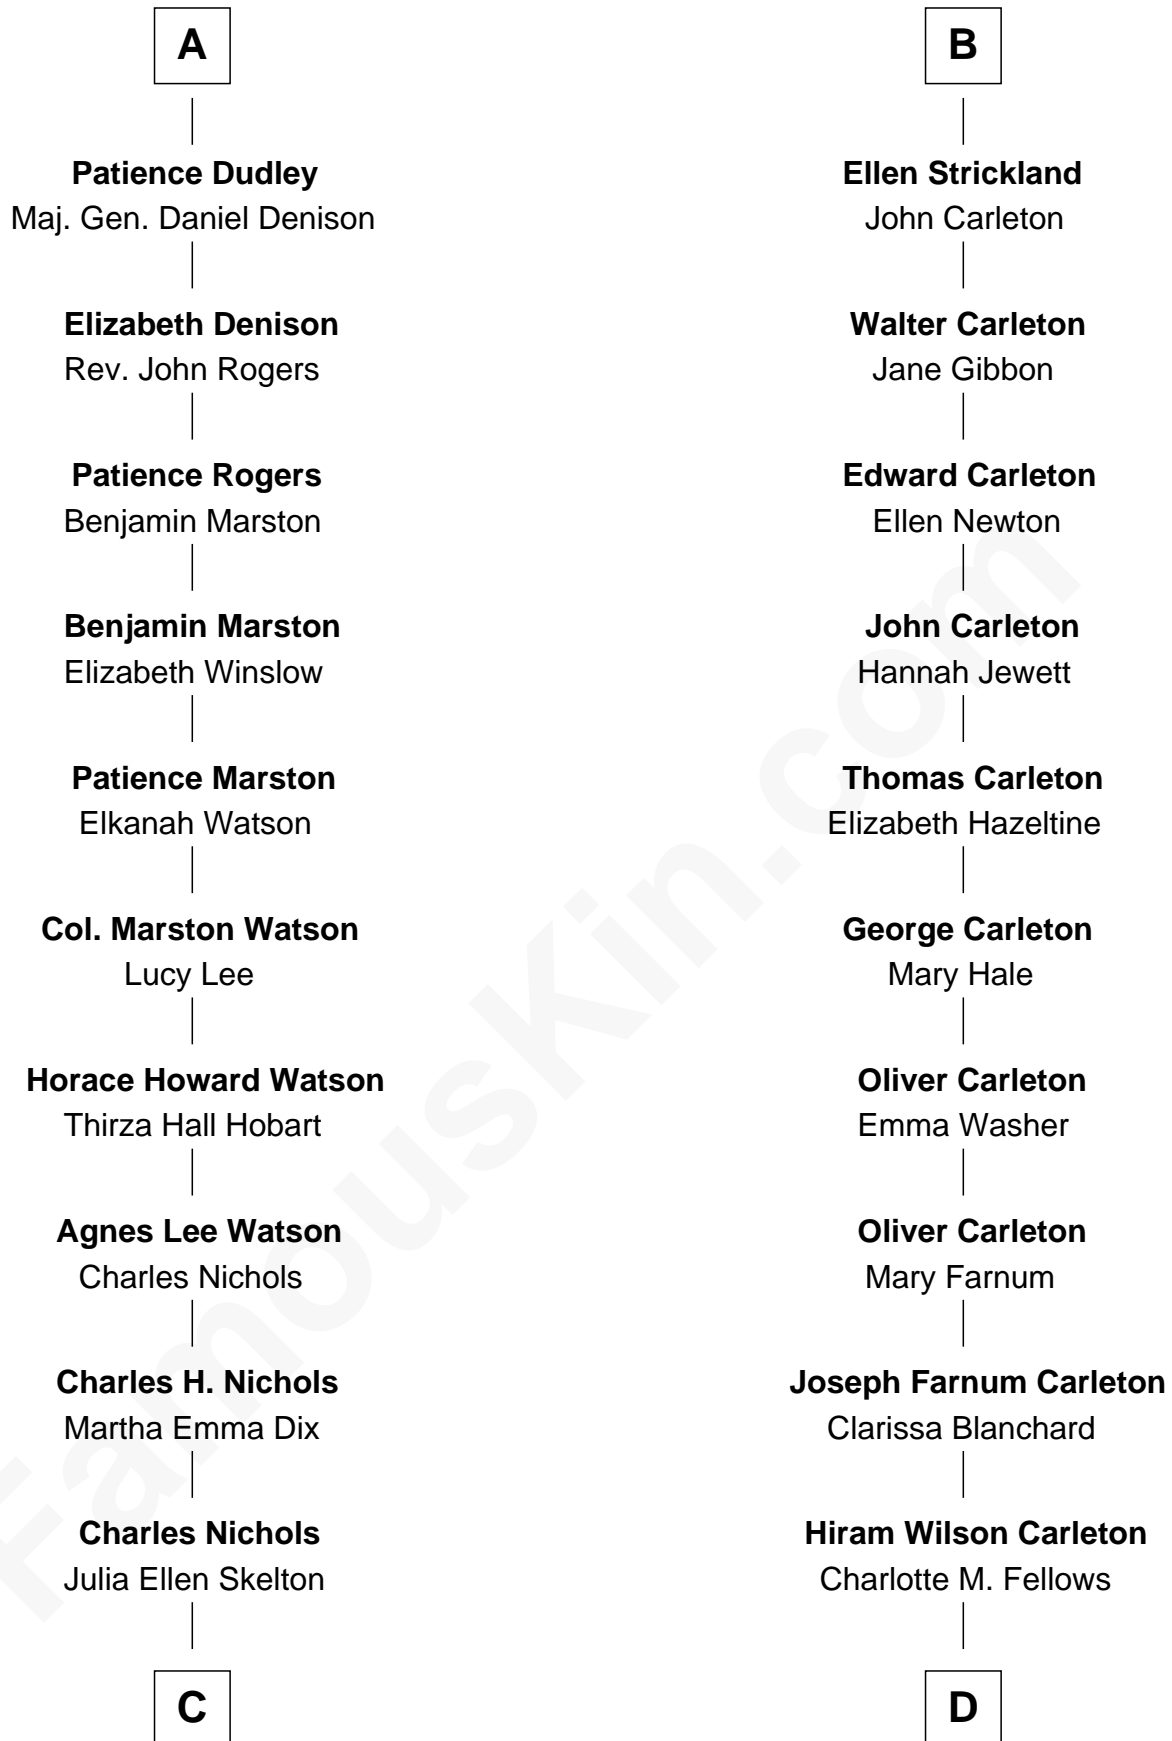

FamousKin.com

Relationship Chart of

John Cena

Movie Actor and WWE Pro Wrestler

19th cousin 1 time removed of

Mickey Rourke
Movie Actor

C

Natalie Nichols
Ulysses John Lupien

Carol Frances Lupien
John Joseph Cena

John Cena
Actor and Pro Wrestler

D

Joseph Clinton Carleton
Maud Alice Fitts

Hazel May Carleton
Leonard Ernest Cameron

Annette Elizabeth Cameron
Philip Andrew Rourke

Mickey Rourke
Movie Actor