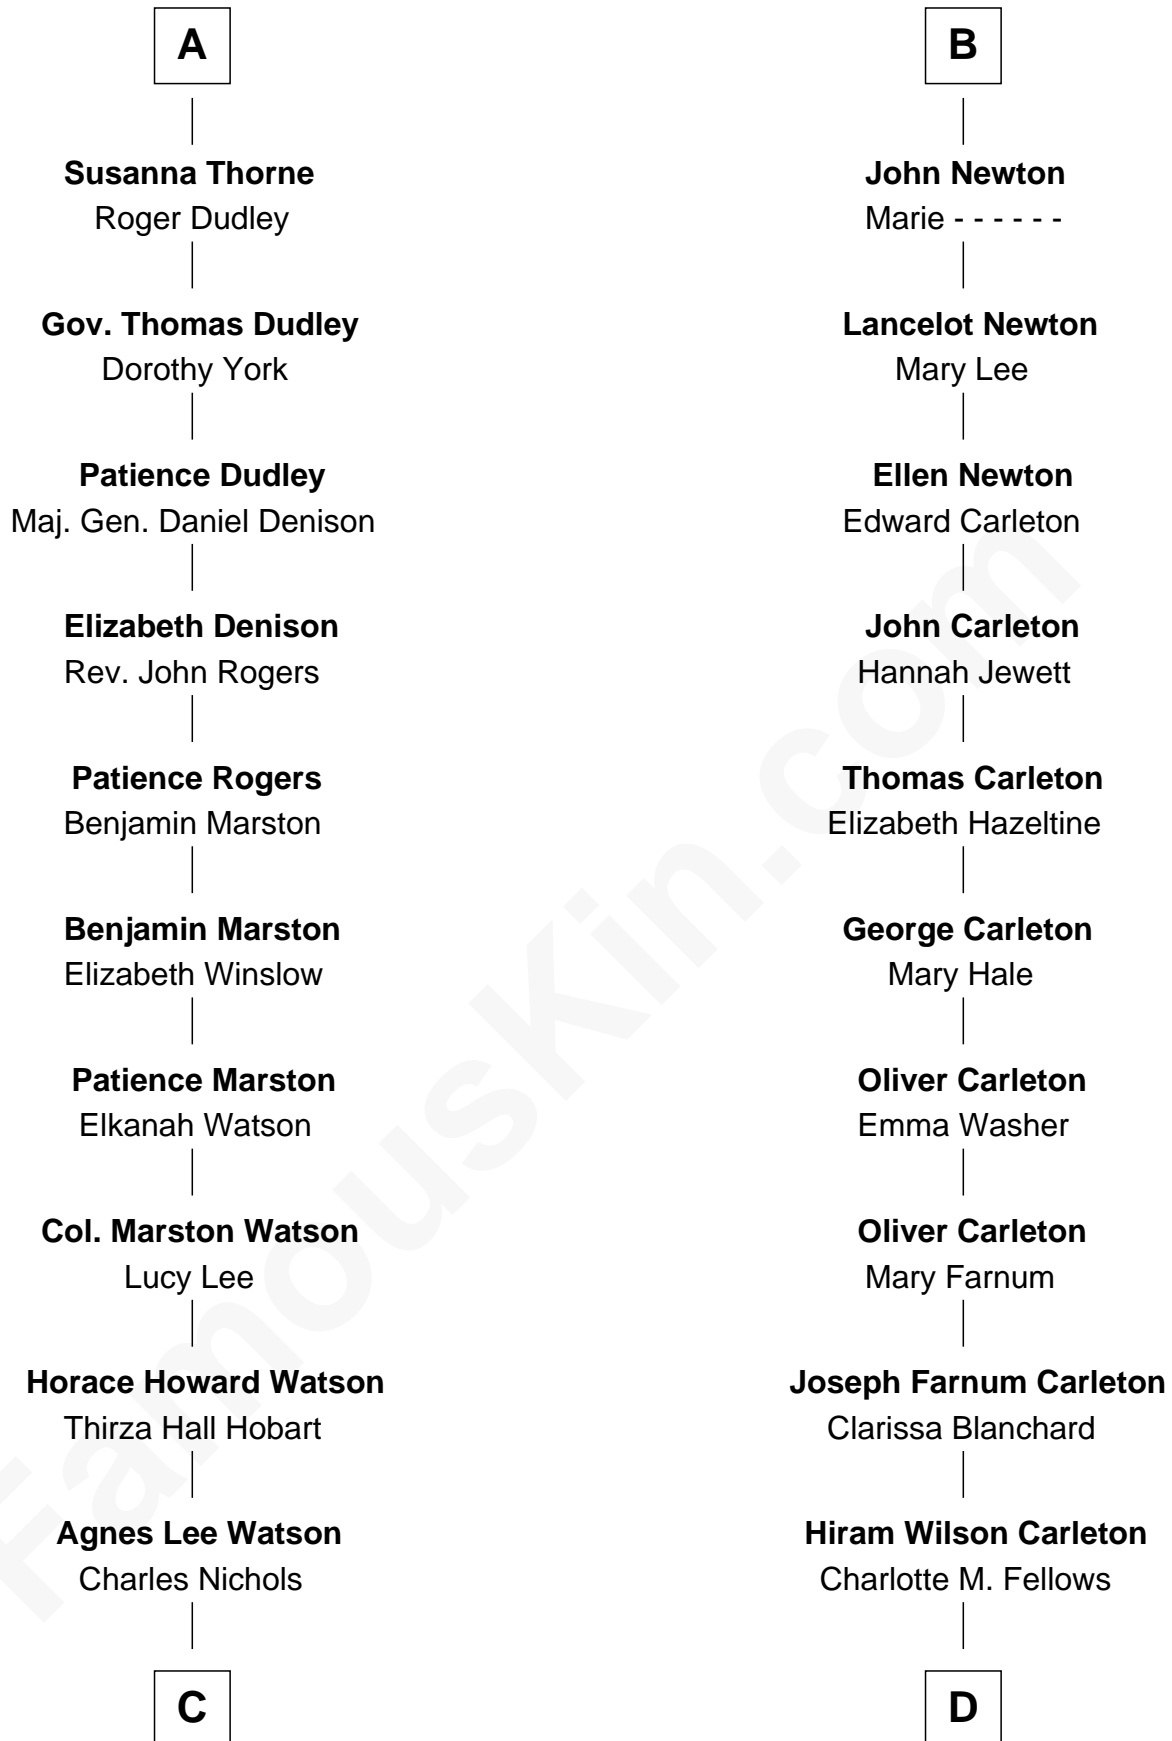

FamousKin.com

Relationship Chart of

John Cena

Movie Actor and WWE Pro Wrestler

20th cousin 1 time removed of

Mickey Rourke
Movie Actor

Sir John Grey
Avice Marmion

C