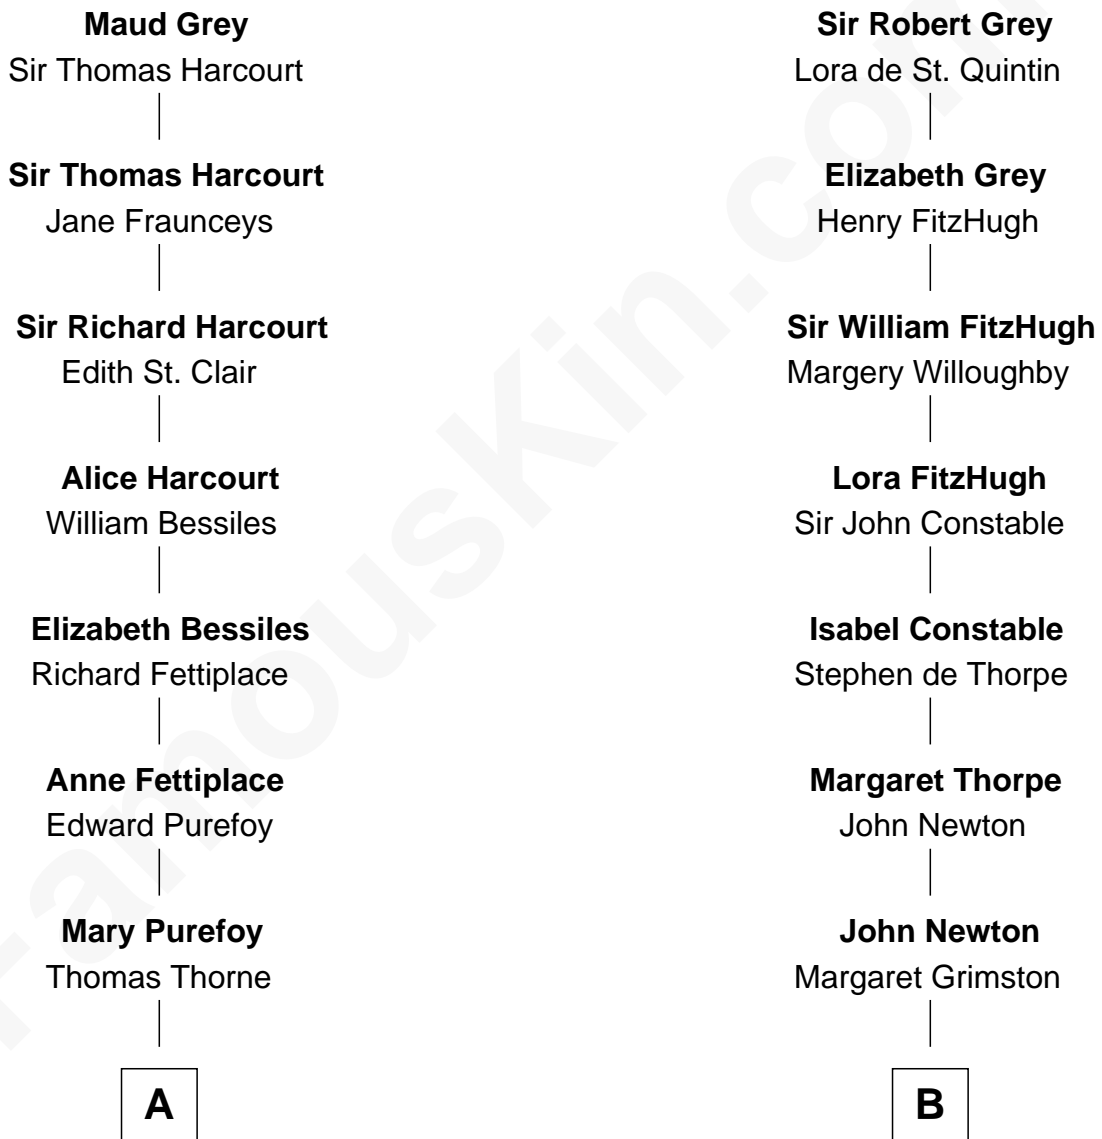

FamousKin.com

Relationship Chart of

John Cena

Movie Actor and WWE Pro Wrestler

20th cousin 1 time removed of

Mickey Rourke
Movie Actor

Sir John Grey
Avice Marmion

C