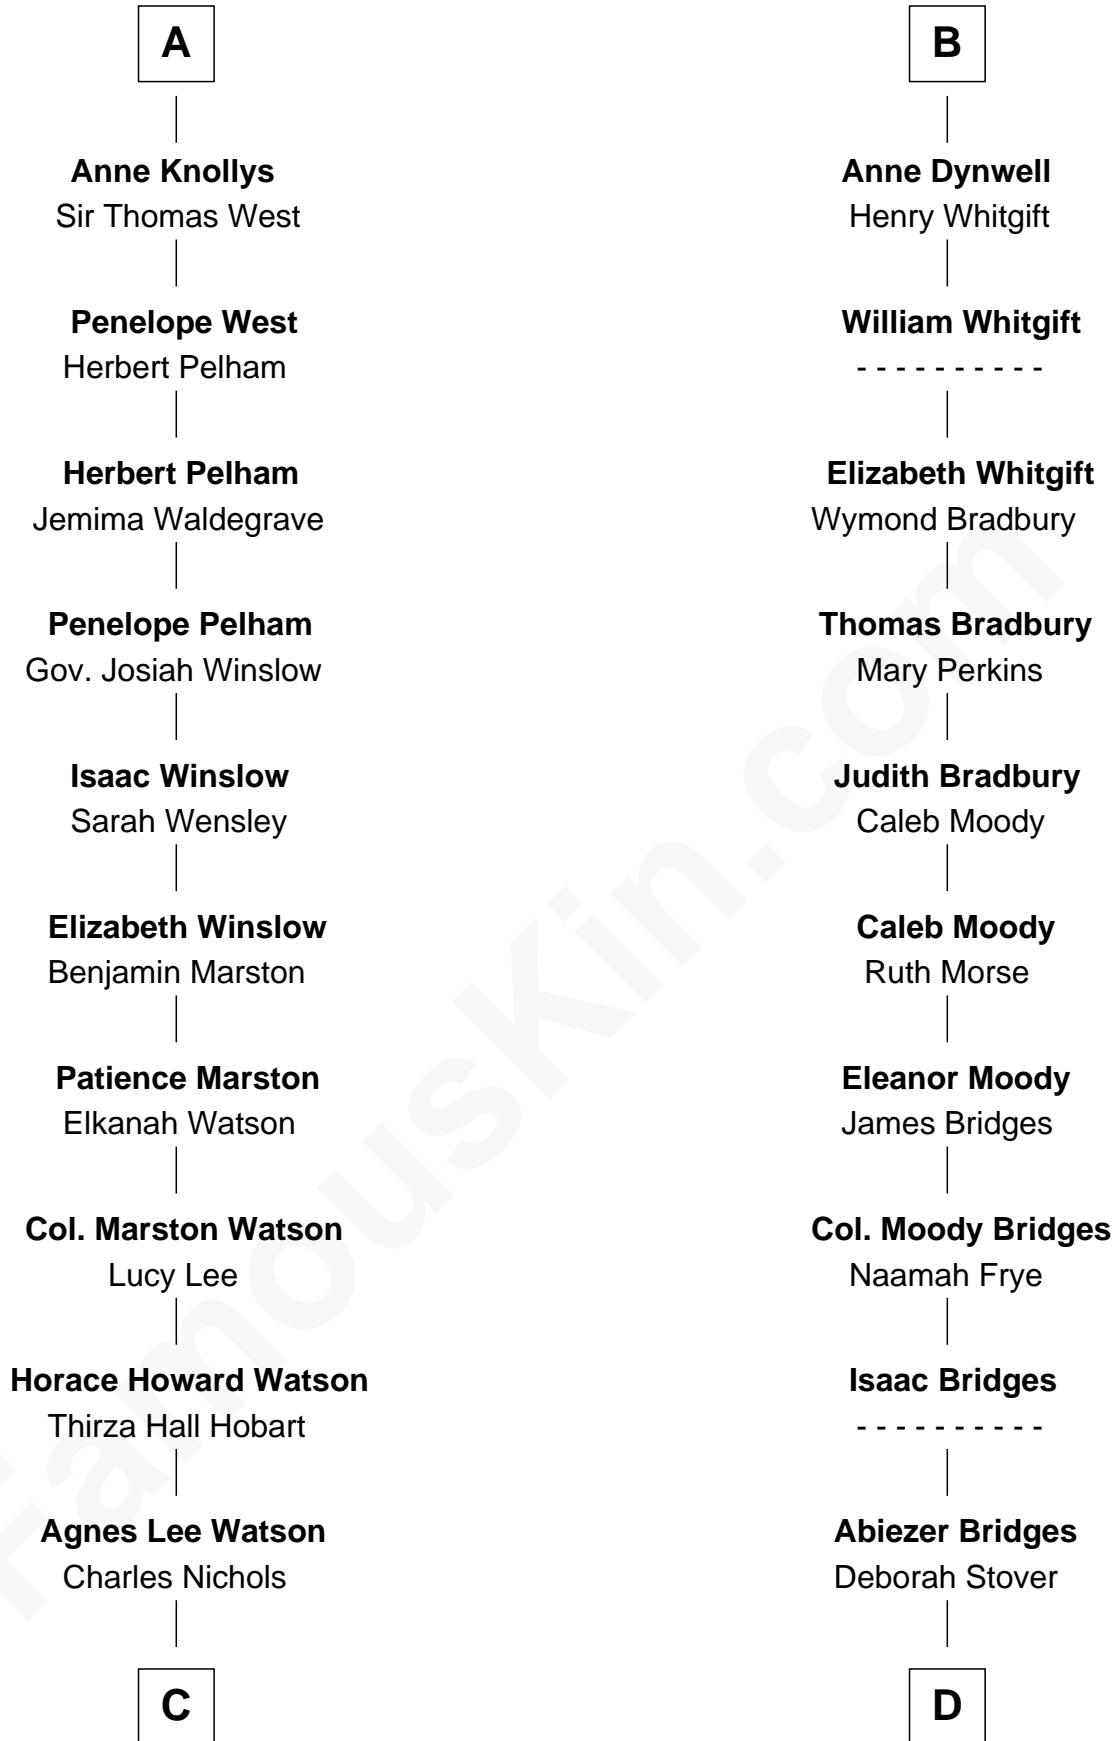

FamousKin.com

Relationship Chart of

John Cena

Movie Actor and WWE Pro Wrestler

20th cousin 1 time removed of

Owen Brewster

54th Governor of Maine

Sir Thomas de Beauchamp

Katherine de Mortimer

Sir William Beauchamp

Joan Fitzalan

Joan Beauchamp

James Butler

Sir Thomas Butler

Anne Hankeford

Margaret Butler

Maud de Beauchamp

Sir Roger de Clifford

Katherine de Clifford

Sir Ralph de Greystoke

Maud de Greystoke

Eudo de Welles

Sir Lionel de Welles

Joan de Waterton

Margaret de Welles

Sir Thomas Dymoke

Jane Dymoke

John Fulnetby

Katherine Fulnetby

William Dynwell

B

C