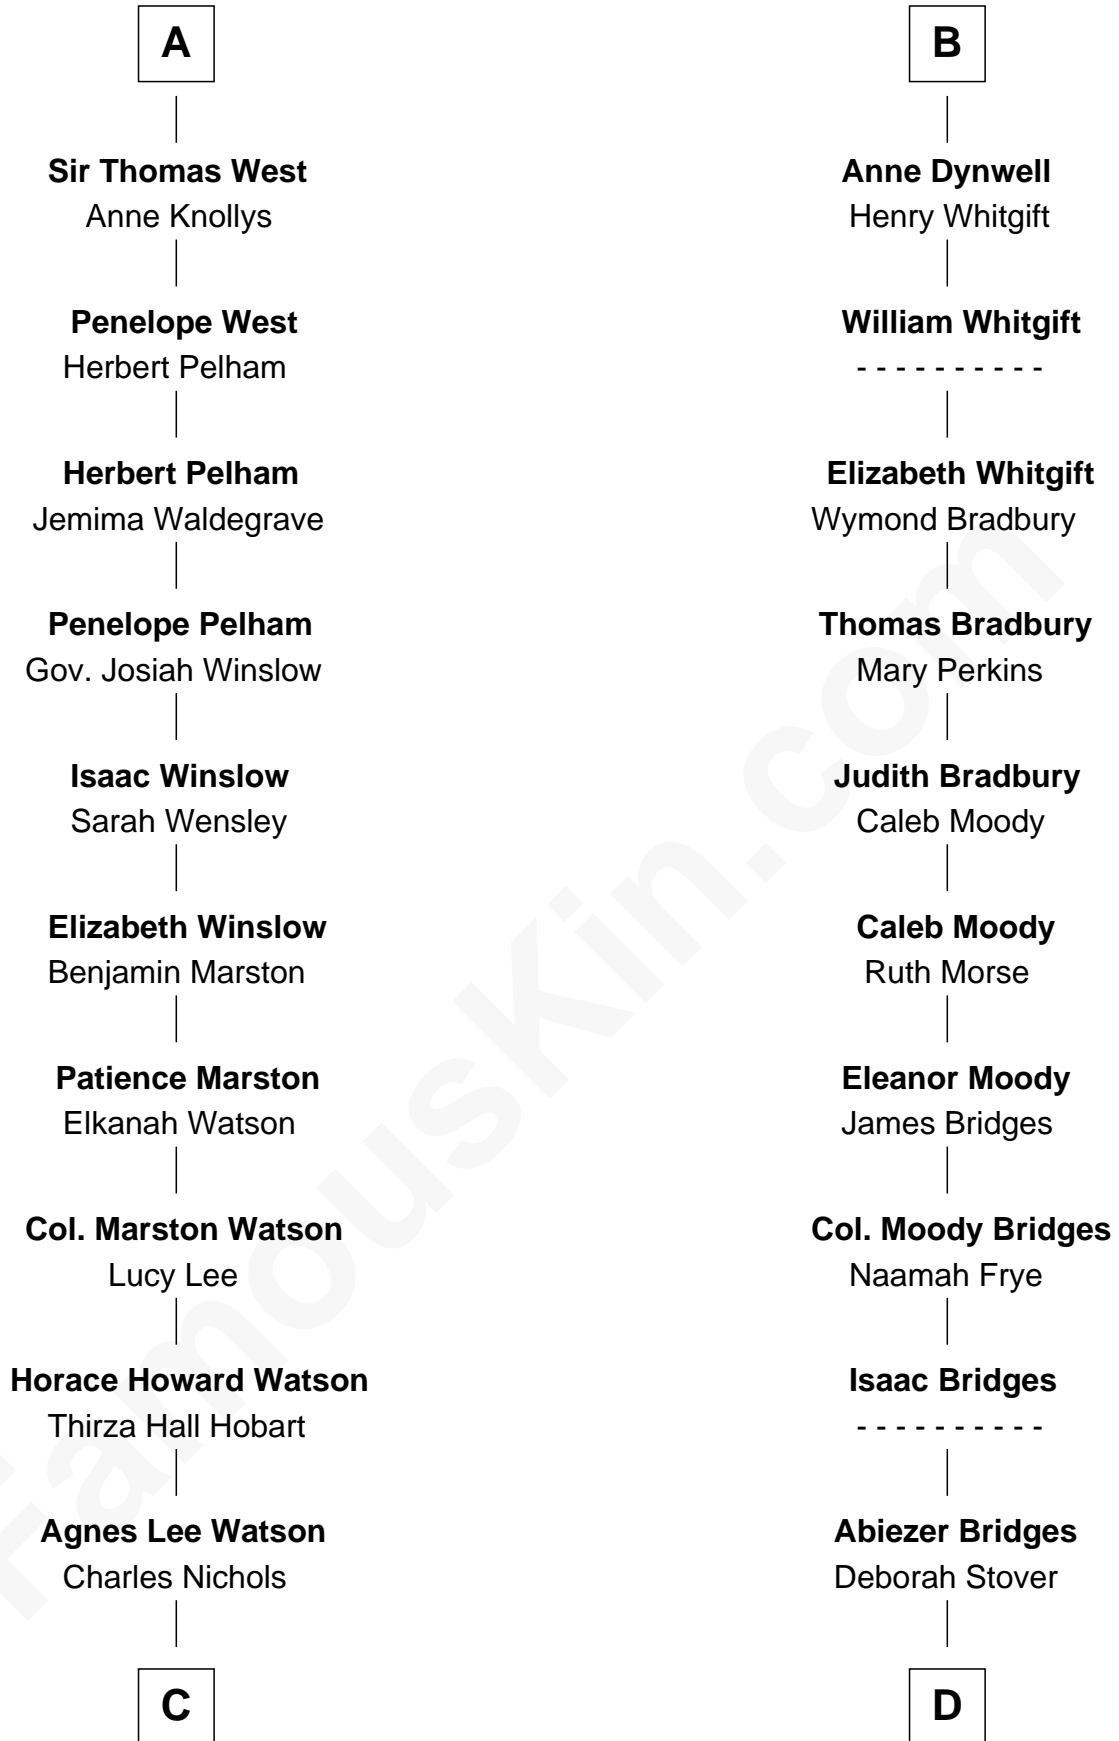

FamousKin.com

Relationship Chart of

John Cena

Movie Actor and WWE Pro Wrestler

20th cousin 1 time removed of

Owen Brewster

54th Governor of Maine

John de Mowbray

Joan of Lancaster

C

Charles H. Nichols

Martha Emma Dix

Charles Nichols

Julia Ellen Skelton

Natalie Nichols

Ulysses John Lupien