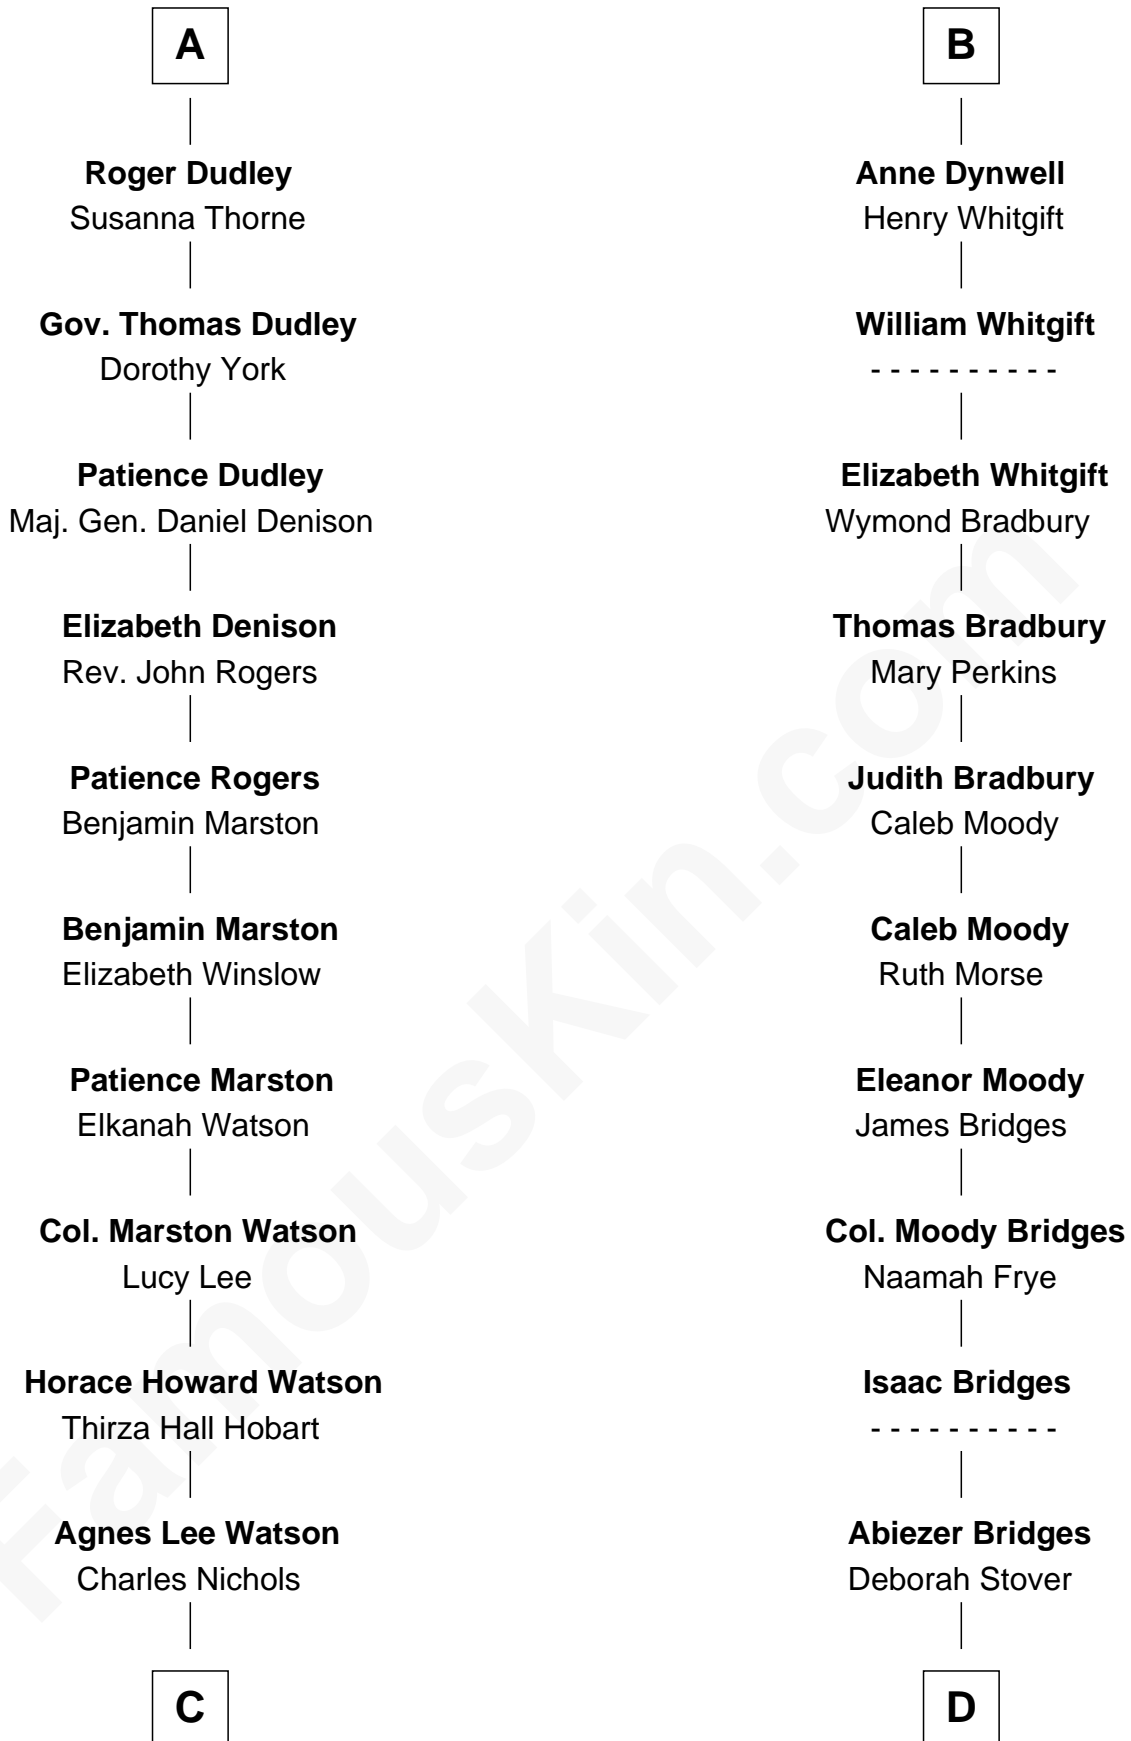

FamousKin.com

Relationship Chart of

John Cena

Movie Actor and WWE Pro Wrestler

20th cousin 1 time removed of

Owen Brewster

54th Governor of Maine

C

William Edmund Brewster

Owen Brewster

54th Governor of Maine