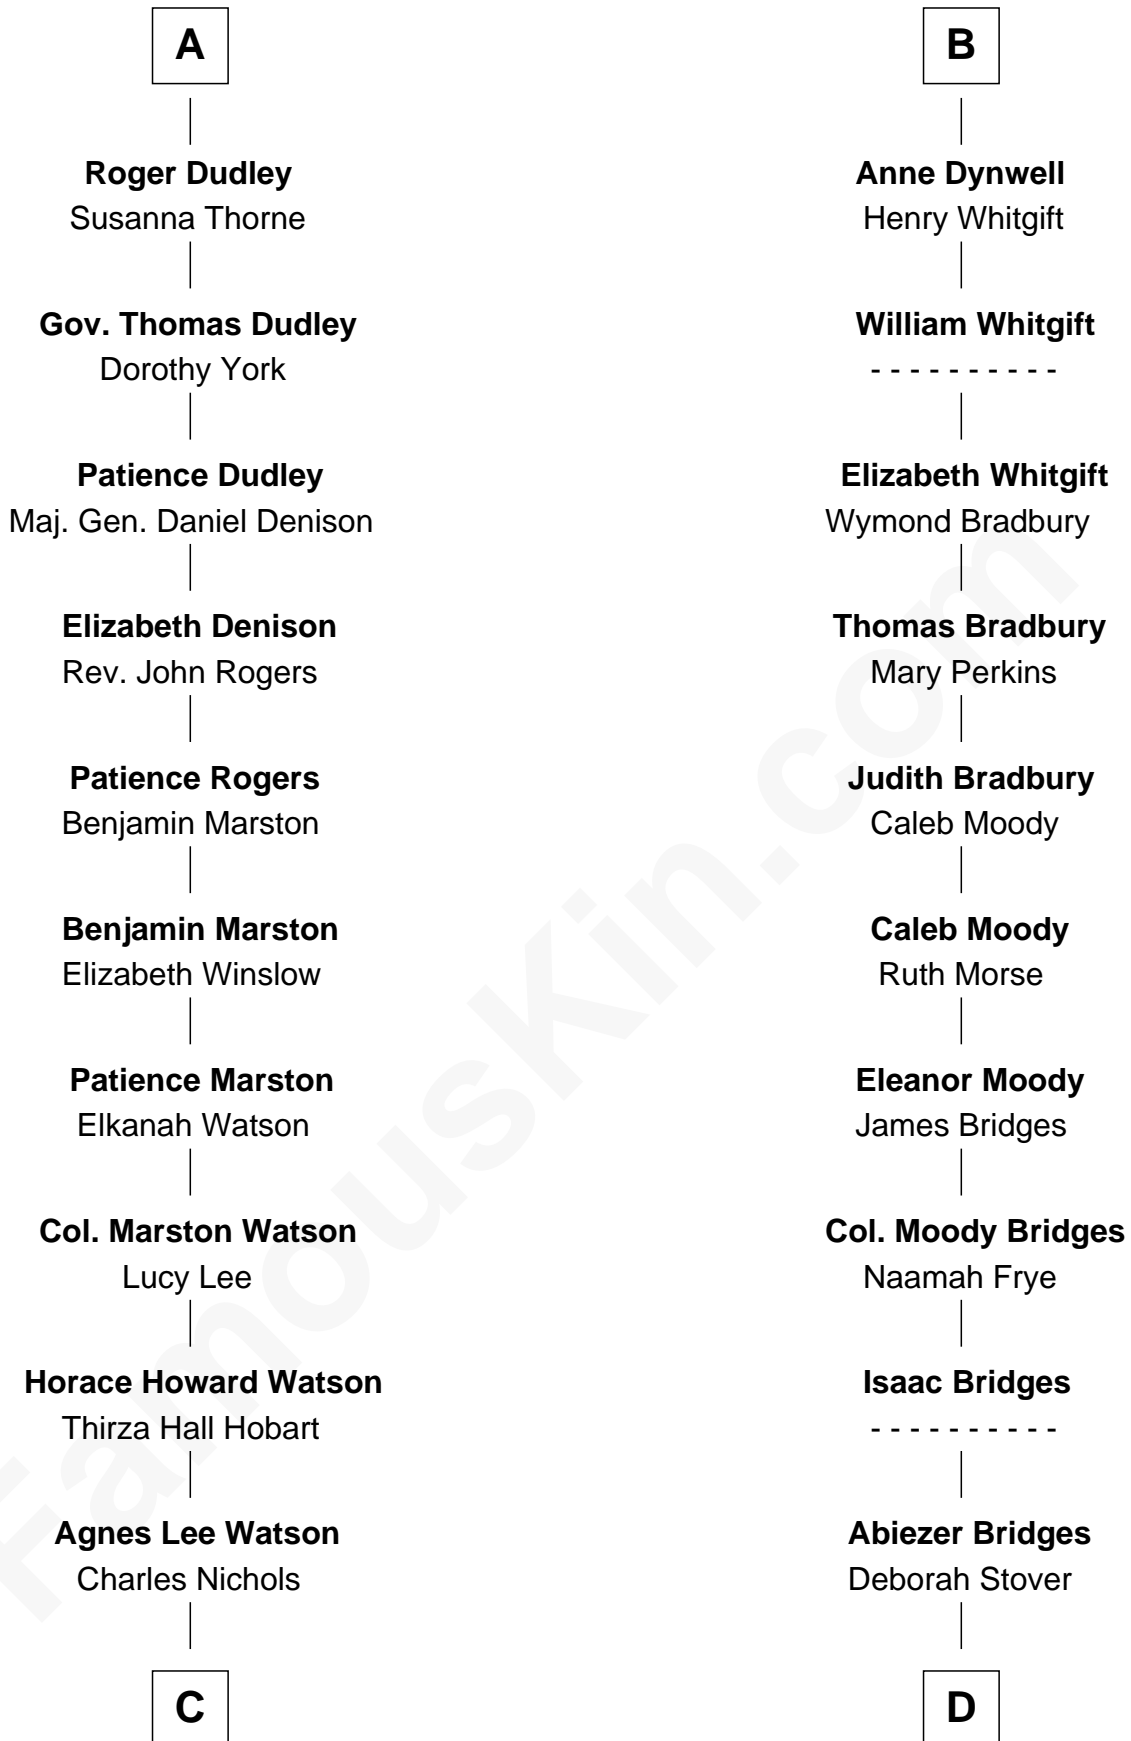

## Relationship Chart of

### John Cena

Movie Actor and WWE Pro Wrestler

20th cousin 1 time removed of

**Owen Brewster**

54th Governor of Maine

**Sir Henry de Percy**

Idoine de Clifford

**C**