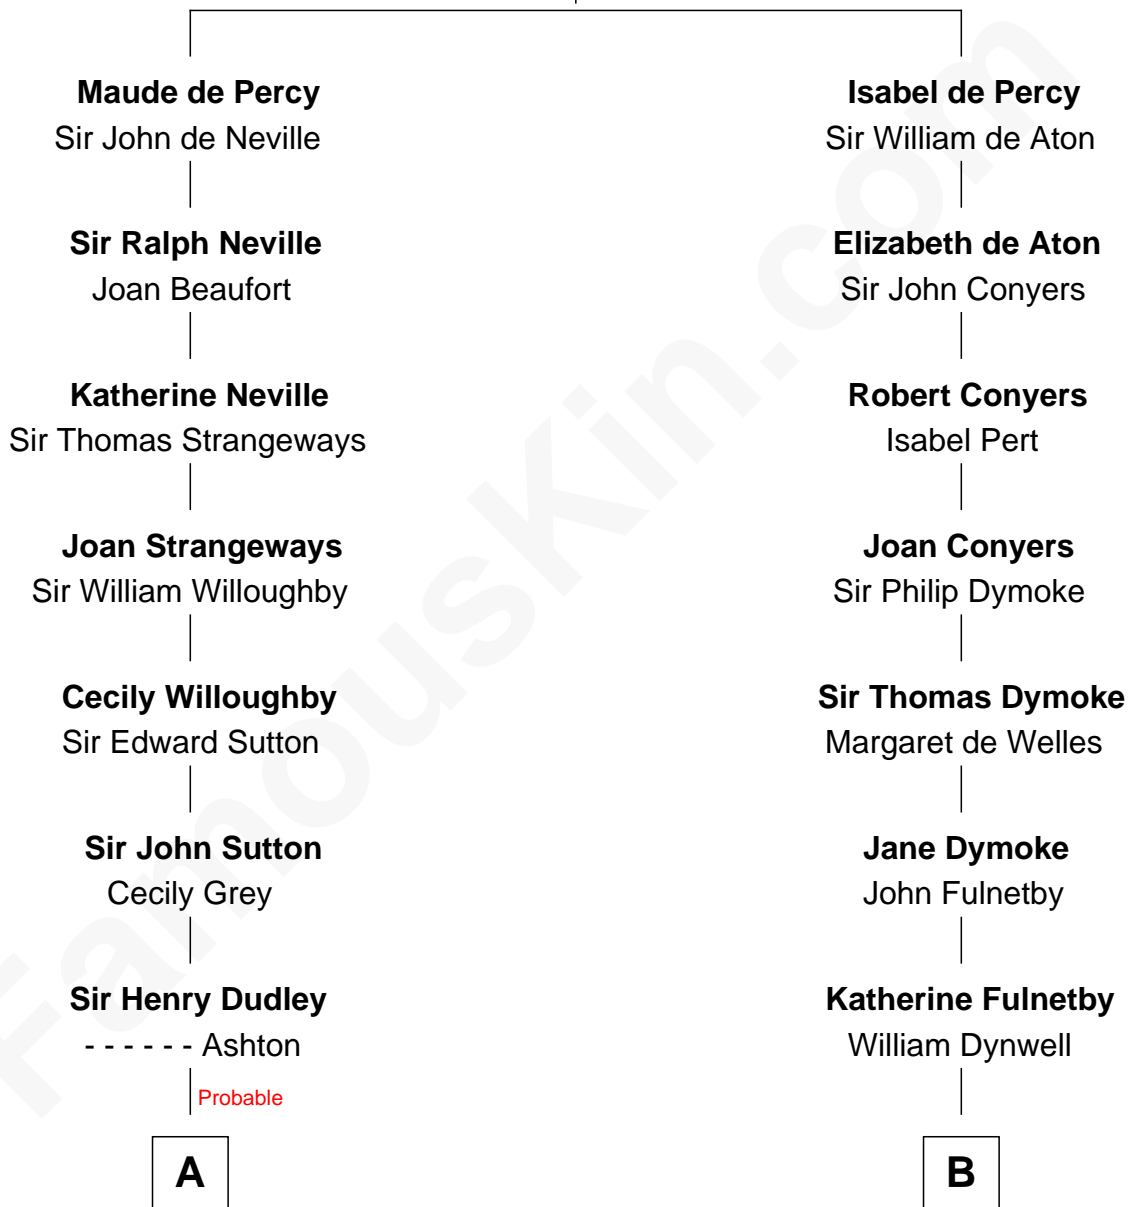

## Relationship Chart of

### John Cena

Movie Actor and WWE Pro Wrestler

20th cousin 1 time removed of

**Owen Brewster**

54th Governor of Maine

**Sir Henry de Percy**

Idoine de Clifford

**C**

**Charles H. Nichols**

Martha Emma Dix

**Charles Nichols**

Julia Ellen Skelton

**Natalie Nichols**

Ulysses John Lupien

**Carol Frances Lupien**

John Joseph Cena

William Edmund Brewster

**Owen Brewster**

*54th Governor of Maine*