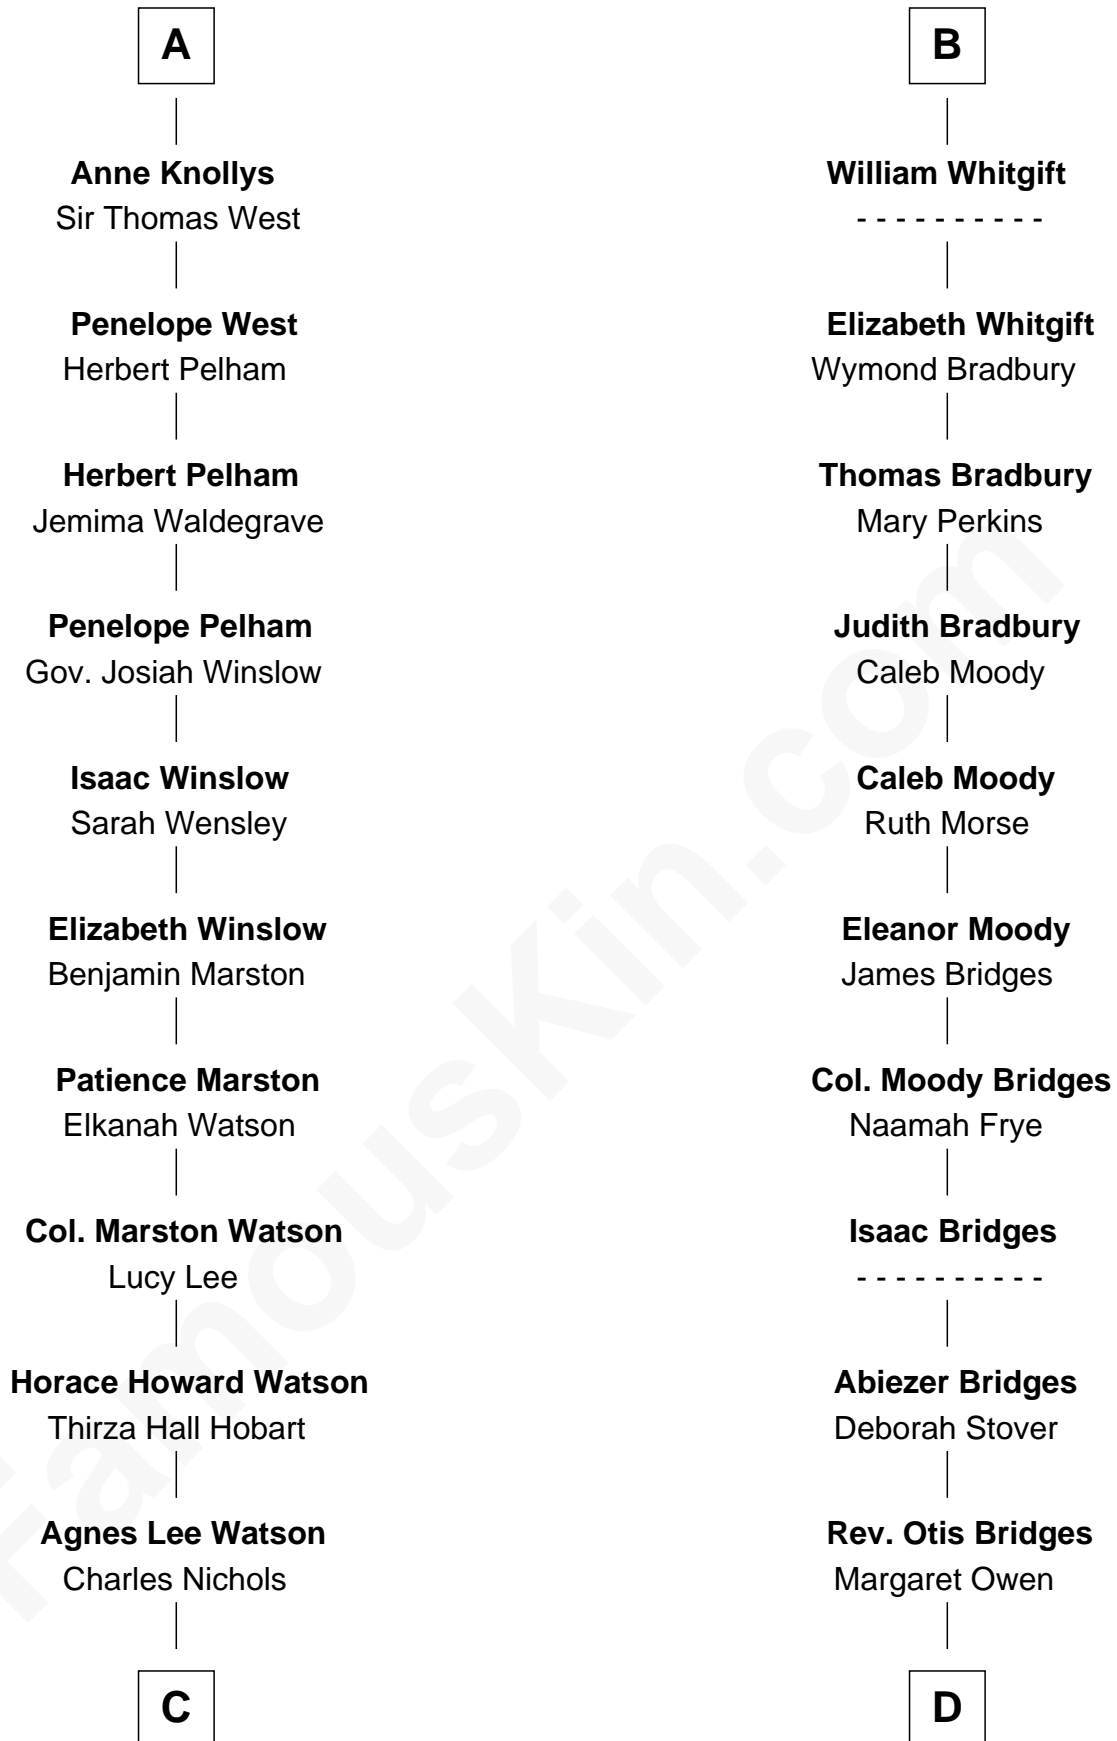

FamousKin.com

Relationship Chart of

John Cena

Movie Actor and WWE Pro Wrestler

19th cousin 2 times removed of

Owen Brewster

54th Governor of Maine

C