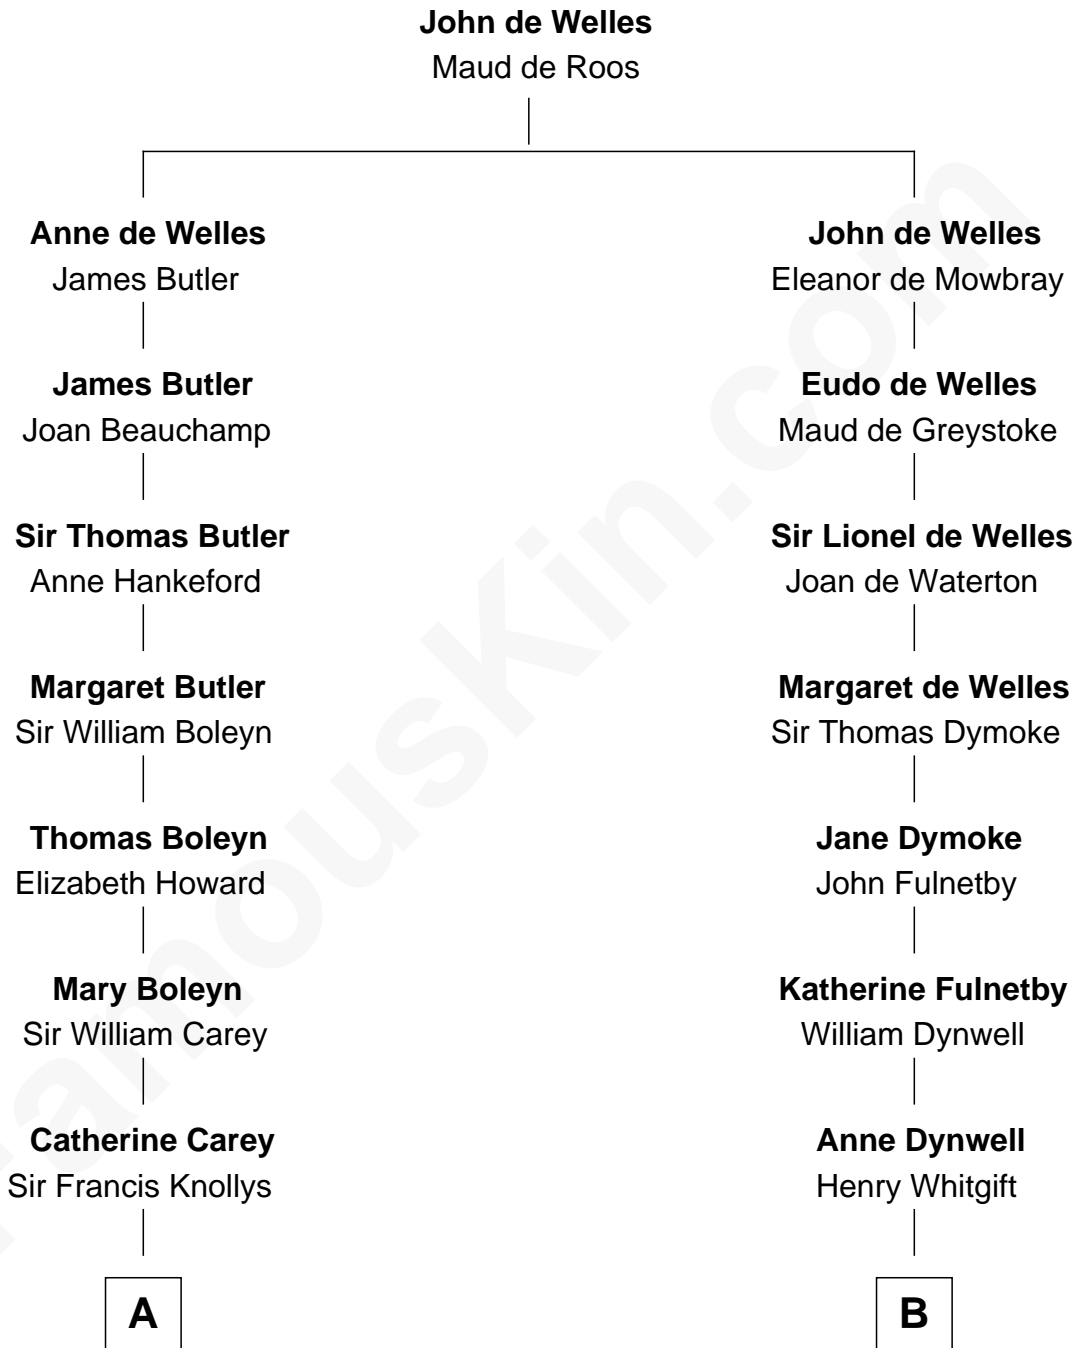

FamousKin.com

Relationship Chart of

John Cena

Movie Actor and WWE Pro Wrestler

19th cousin 2 times removed of

Owen Brewster

54th Governor of Maine

C

Charles H. Nichols

Martha Emma Dix

Charles Nichols

Julia Ellen Skelton

Natalie Nichols

Ulysses John Lupien

Carol Frances Lupien

John Joseph Cena

54th Governor of Maine