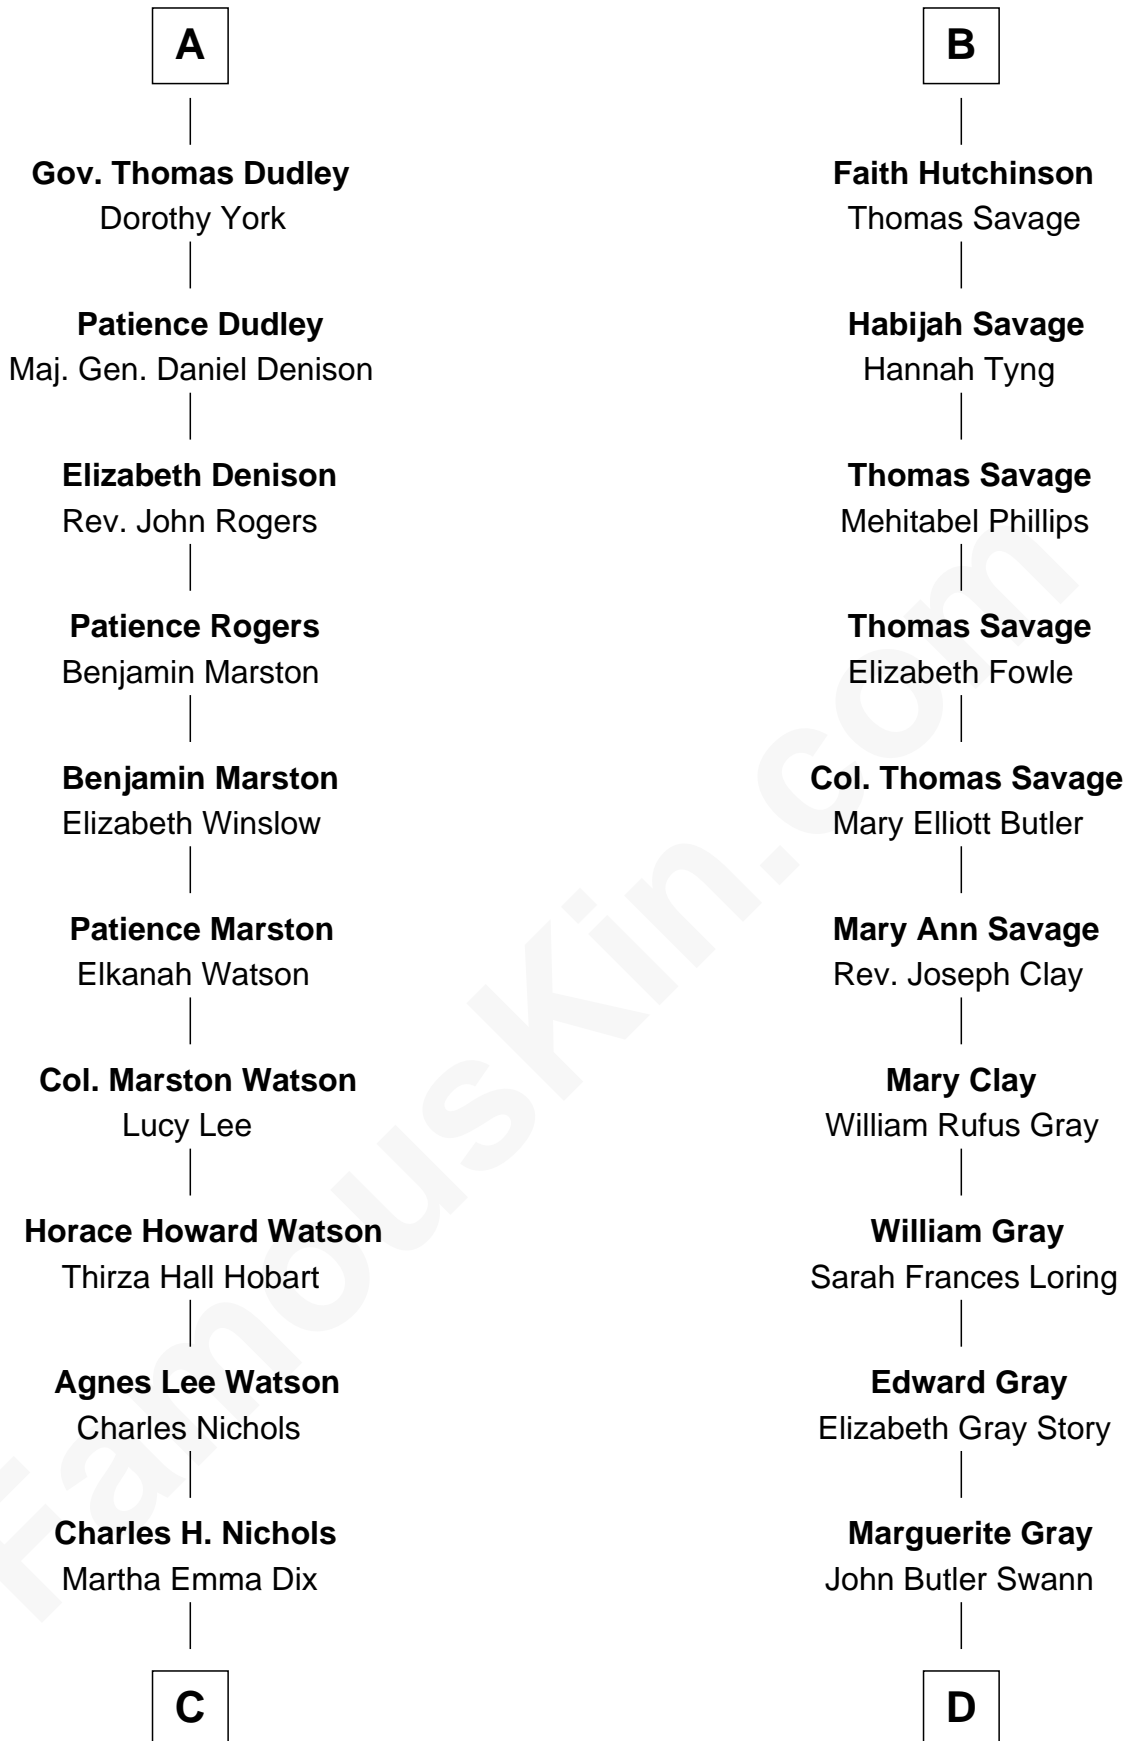

## Relationship Chart of

### John Cena

Movie Actor and WWE Pro Wrestler

18th cousin 2 times removed of

**Story Musgrave**  
NASA Astronaut

**C**

**Charles Nichols**  
Julia Ellen Skelton

**Natalie Nichols**  
Ulysses John Lupien

**Carol Frances Lupien**  
John Joseph Cena

**John Cena**  
*Actor and Pro Wrestler*

**D**

**Marguerite Swann**  
Percy Musgrave

**Story Musgrave**  
*NASA Astronaut*

FamousKin.com