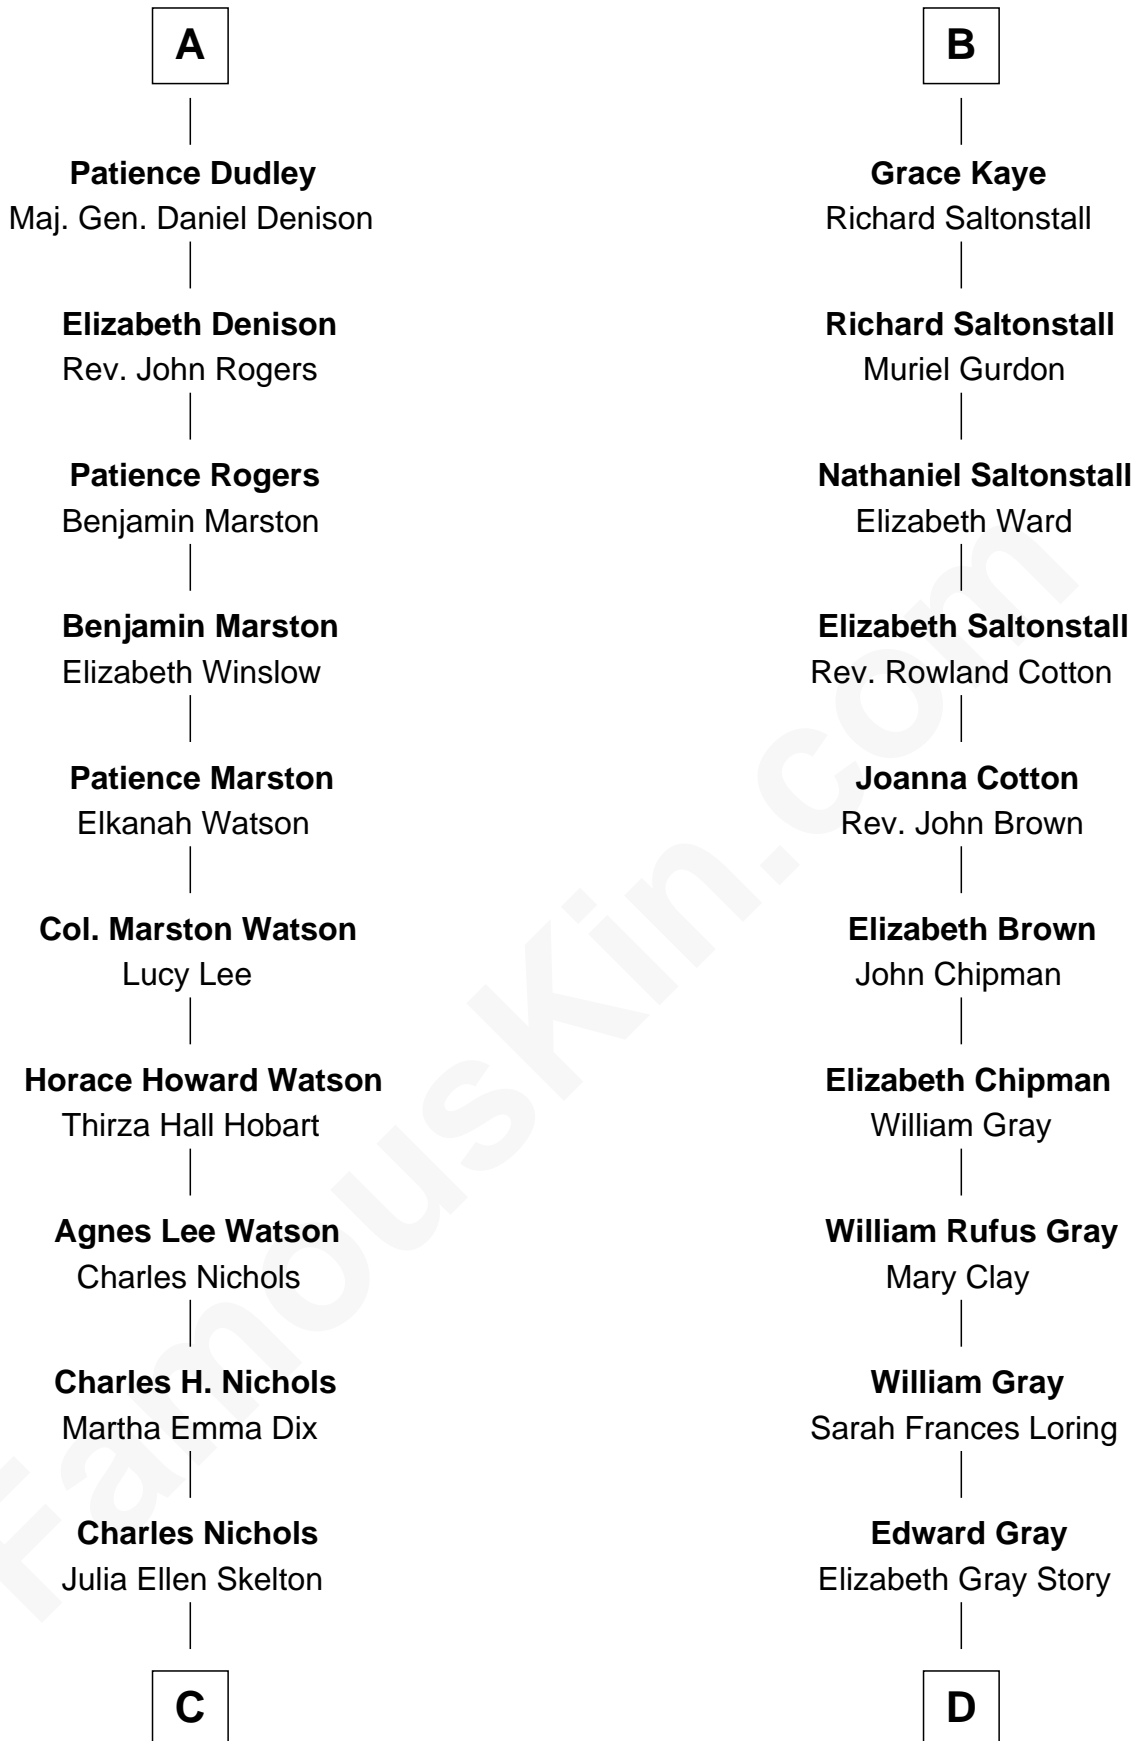

# FamousKin.com Relationship Chart of

**John Cena**

*Movie Actor and WWE Pro Wrestler*

19th cousin of

**Story Musgrave**

*NASA Astronaut*

**C**

**Natalie Nichols**  
Ulysses John Lupien

**Carol Frances Lupien**  
John Joseph Cena

**John Cena**  
*Actor and Pro Wrestler*

**D**

**Marguerite Gray**  
John Butler Swann

**Marguerite Swann**  
Percy Musgrave

**Story Musgrave**  
*NASA Astronaut*