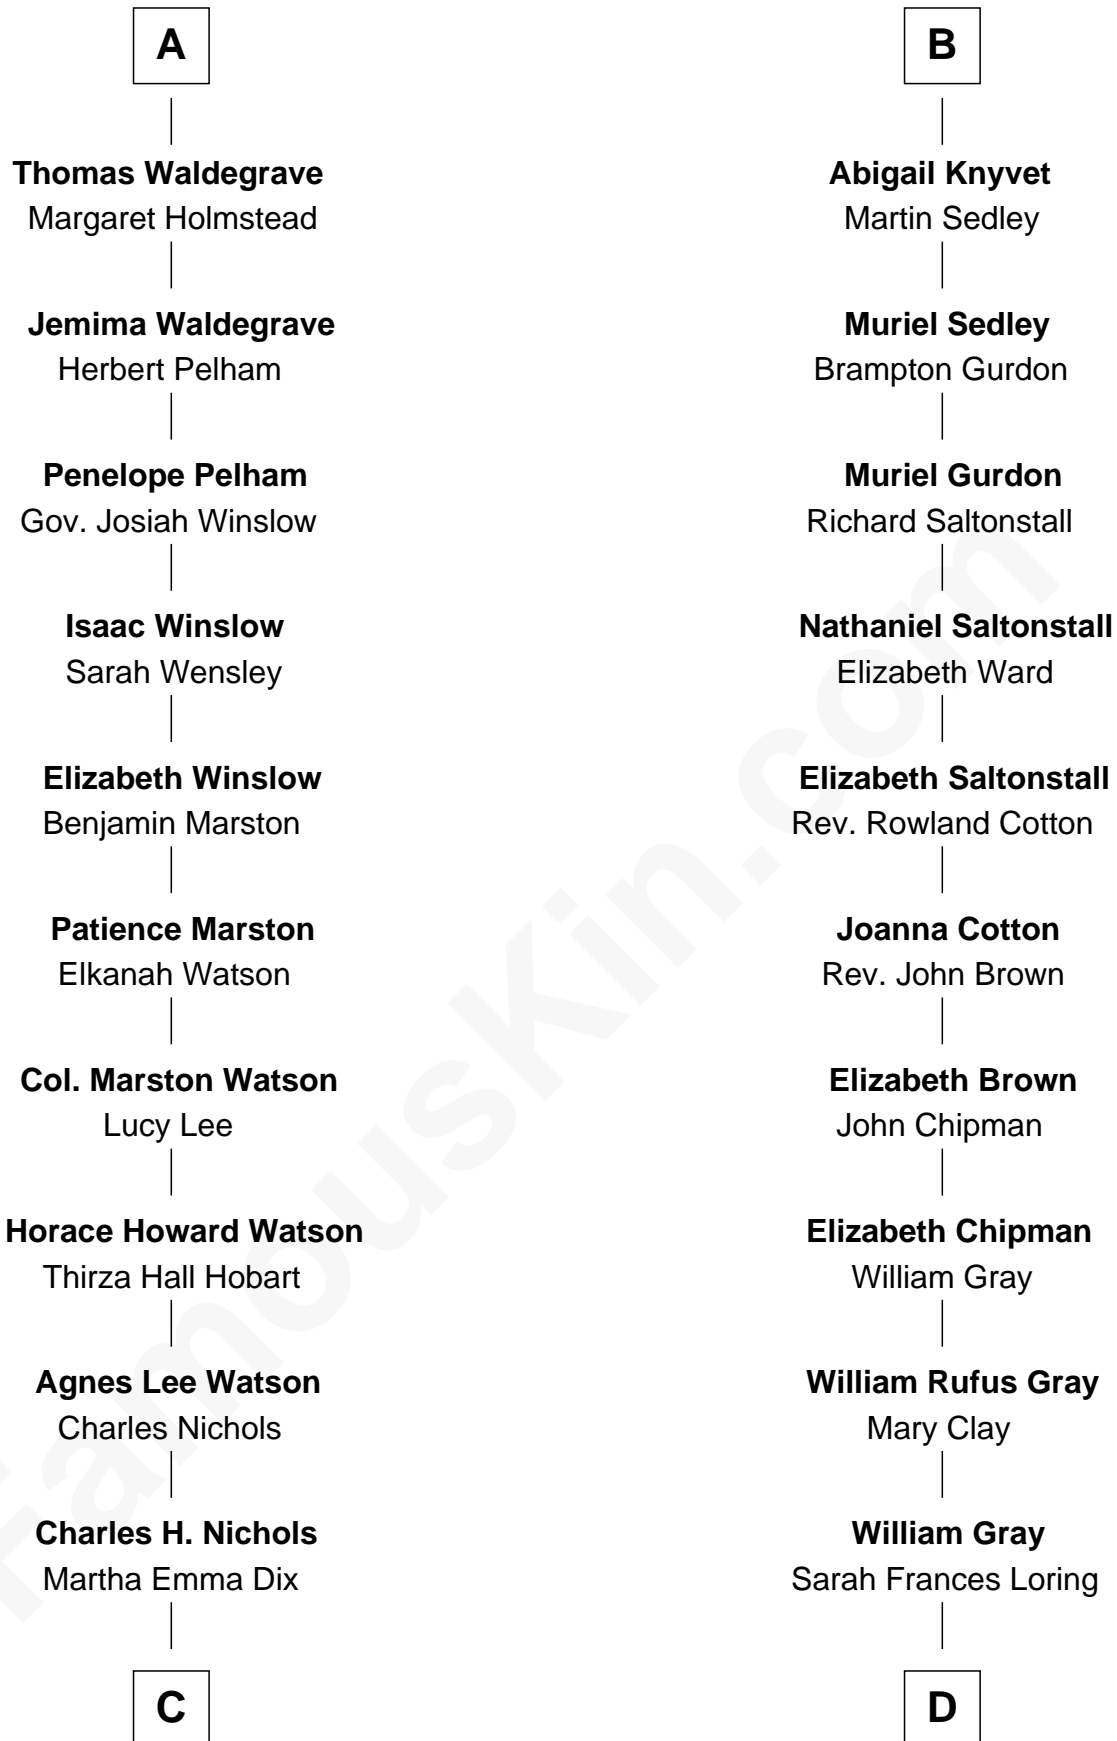

FamousKin.com Relationship Chart of

John Cena

Movie Actor and WWE Pro Wrestler

20th cousin of

Story Musgrave

NASA Astronaut

Sir Robert de Scales

Katherine d'Ufford

C

Charles Nichols
Julia Ellen Skelton

Natalie Nichols
Ulysses John Lupien

Carol Frances Lupien
John Joseph Cena

John Cena
Actor and Pro Wrestler

D

Edward Gray
Elizabeth Gray Story

Marguerite Gray
John Butler Swann

Marguerite Swann
Percy Musgrave

Story Musgrave
NASA Astronaut

FamousKin.com