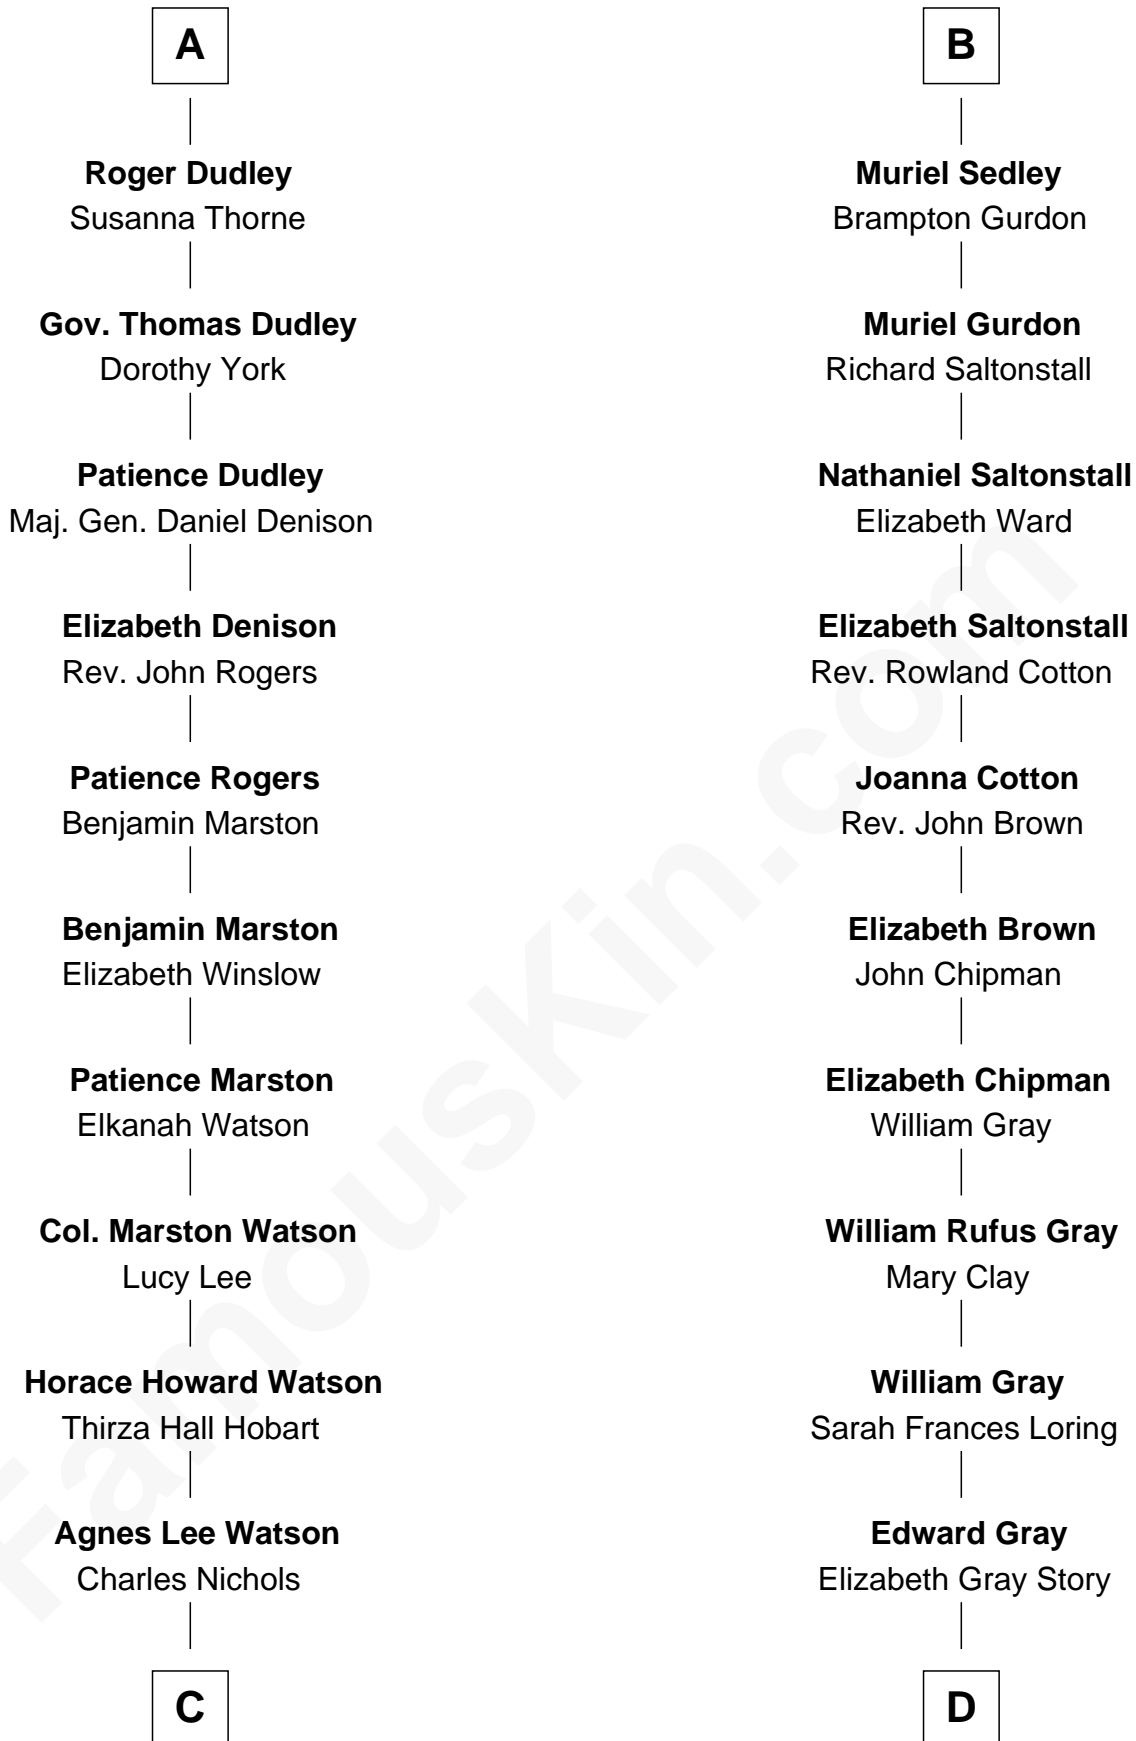

FamousKin.com

Relationship Chart of

John Cena

Movie Actor and WWE Pro Wrestler

19th cousin 2 times removed of

Story Musgrave
NASA Astronaut

C

Charles H. Nichols