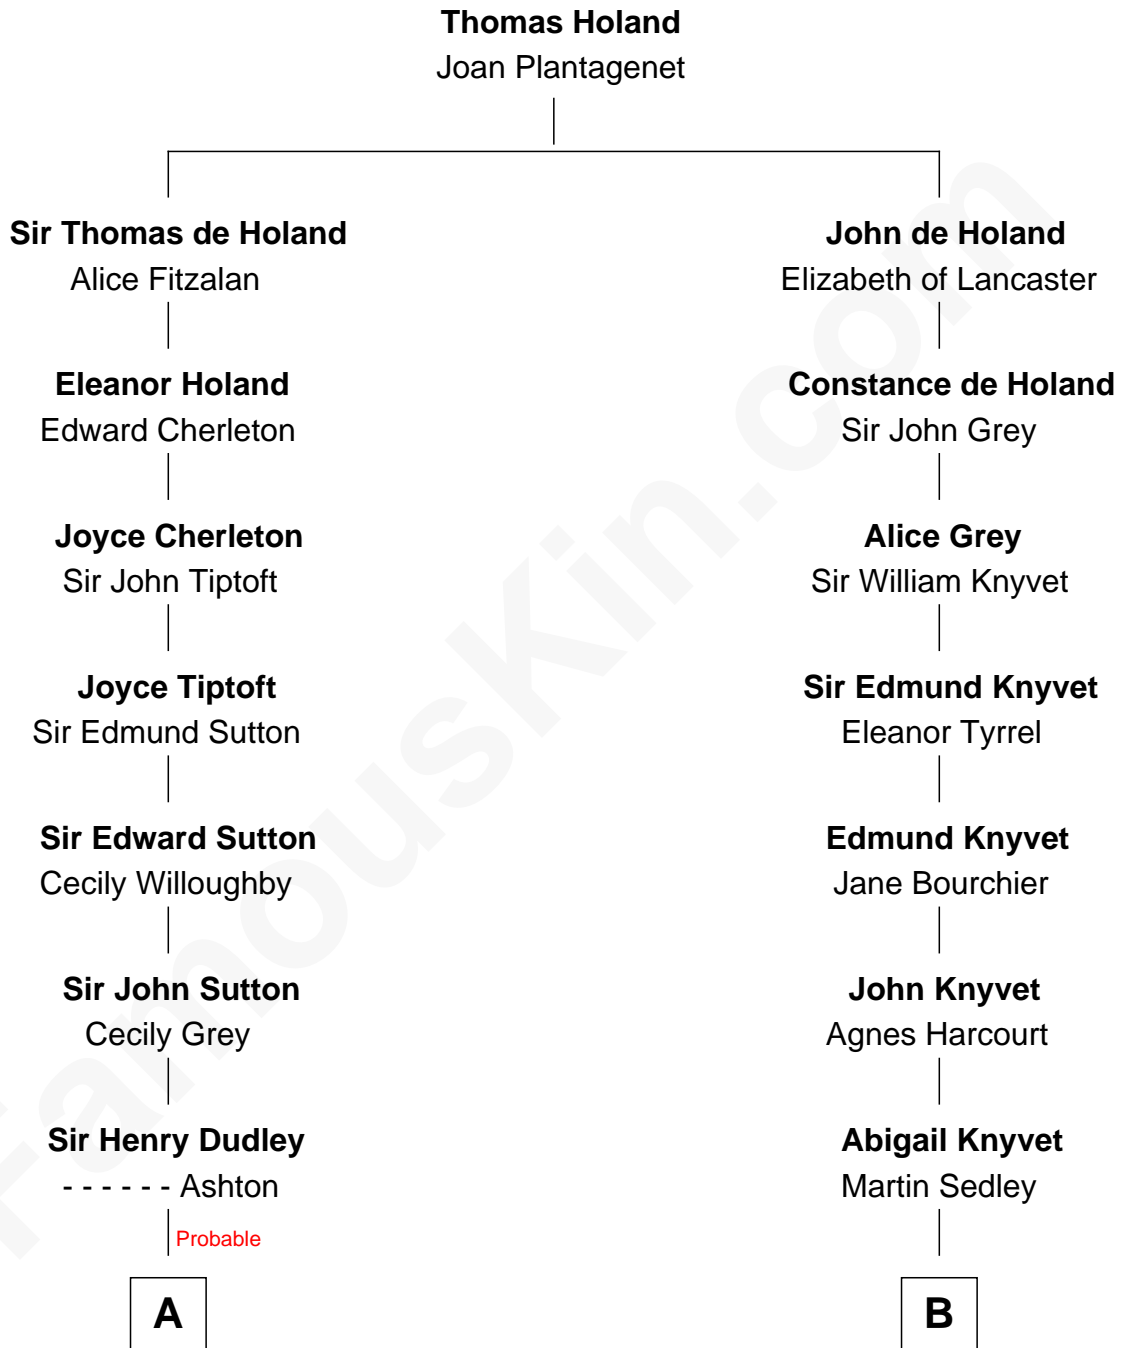

FamousKin.com

Relationship Chart of

John Cena

Movie Actor and WWE Pro Wrestler

19th cousin 2 times removed of

Story Musgrave
NASA Astronaut

C

Charles H. Nichols

Actor and Pro Wrestler

D

Marguerite Gray

John Butler Swann

Marguerite Swann

Percy Musgrave

Story Musgrave

NASA Astronaut