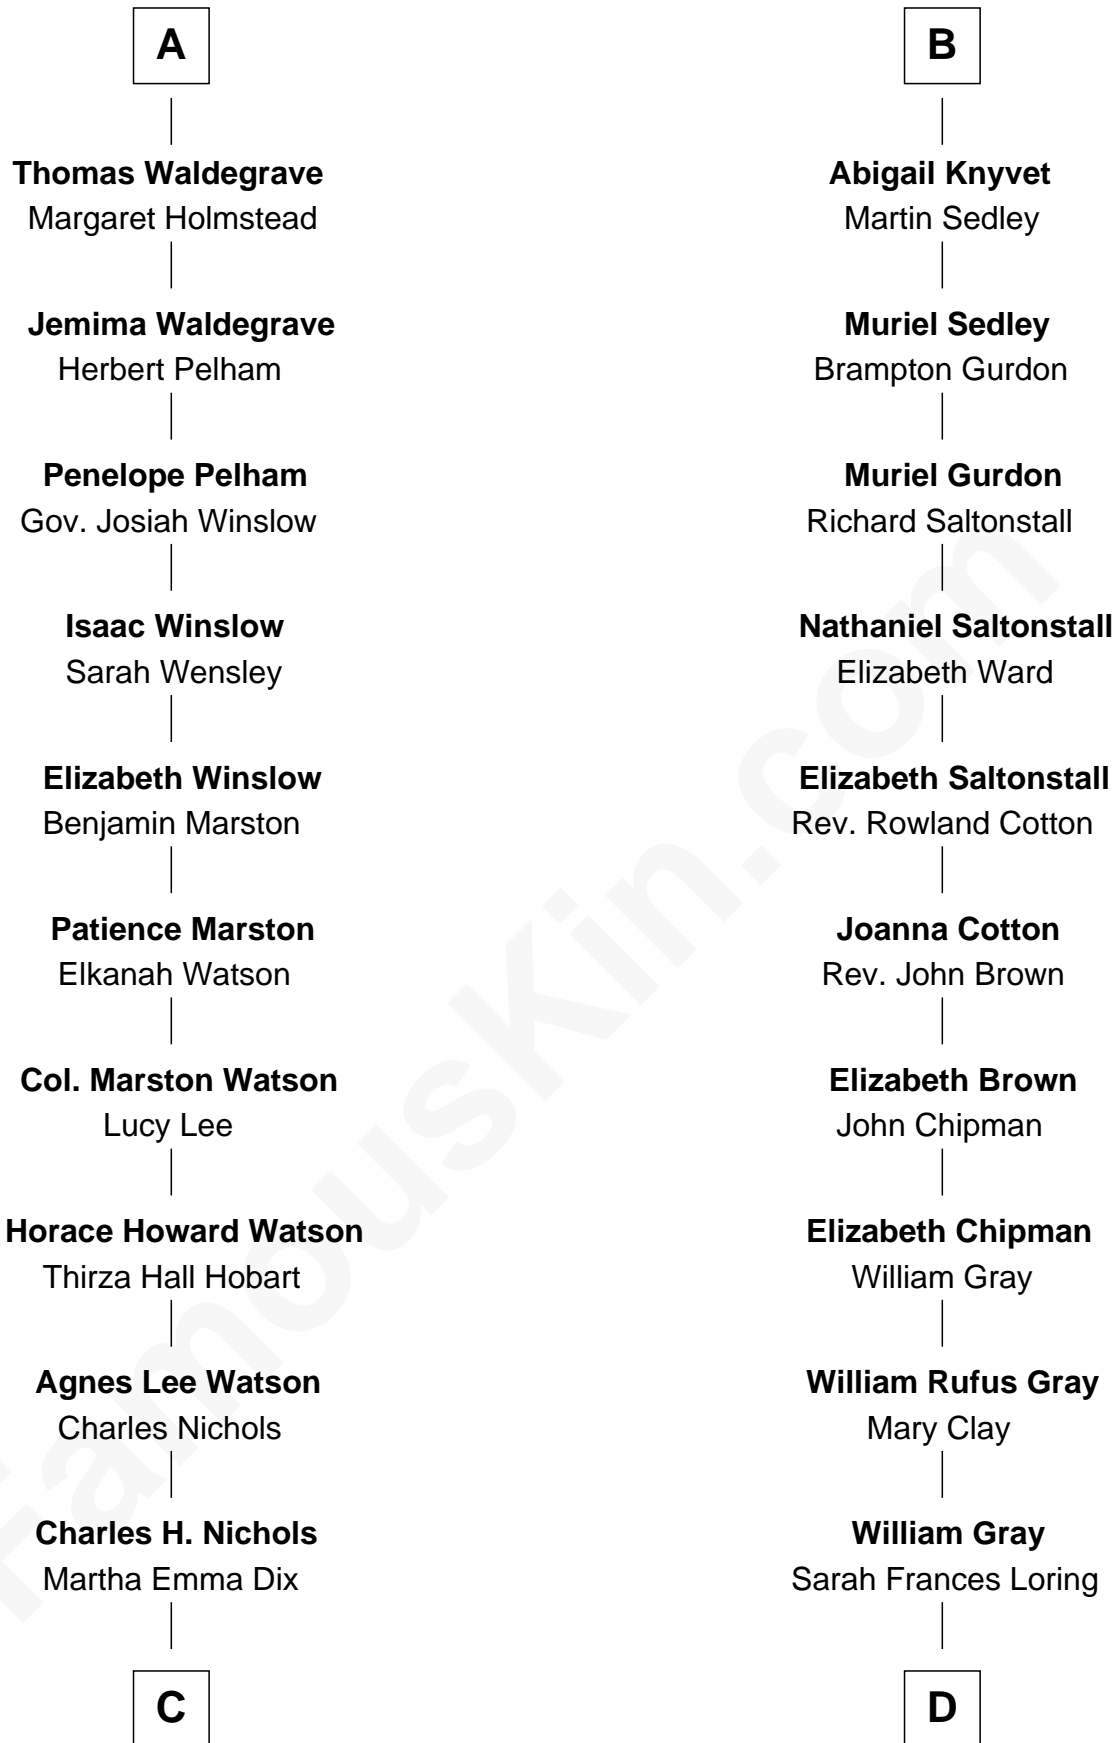

## Relationship Chart of

**John Cena**

*Movie Actor and WWE Pro Wrestler*

20th cousin of

**Story Musgrave**

*NASA Astronaut*

**Sir John Howard**

Alice de Bois

**C**

**Charles Nichols**  
Julia Ellen Skelton

**Natalie Nichols**  
Ulysses John Lupien

**Carol Frances Lupien**  
John Joseph Cena

**John Cena**  
*Actor and Pro Wrestler*

**D**

**Edward Gray**  
Elizabeth Gray Story

**Marguerite Gray**  
John Butler Swann

**Marguerite Swann**  
Percy Musgrave

**Story Musgrave**  
*NASA Astronaut*