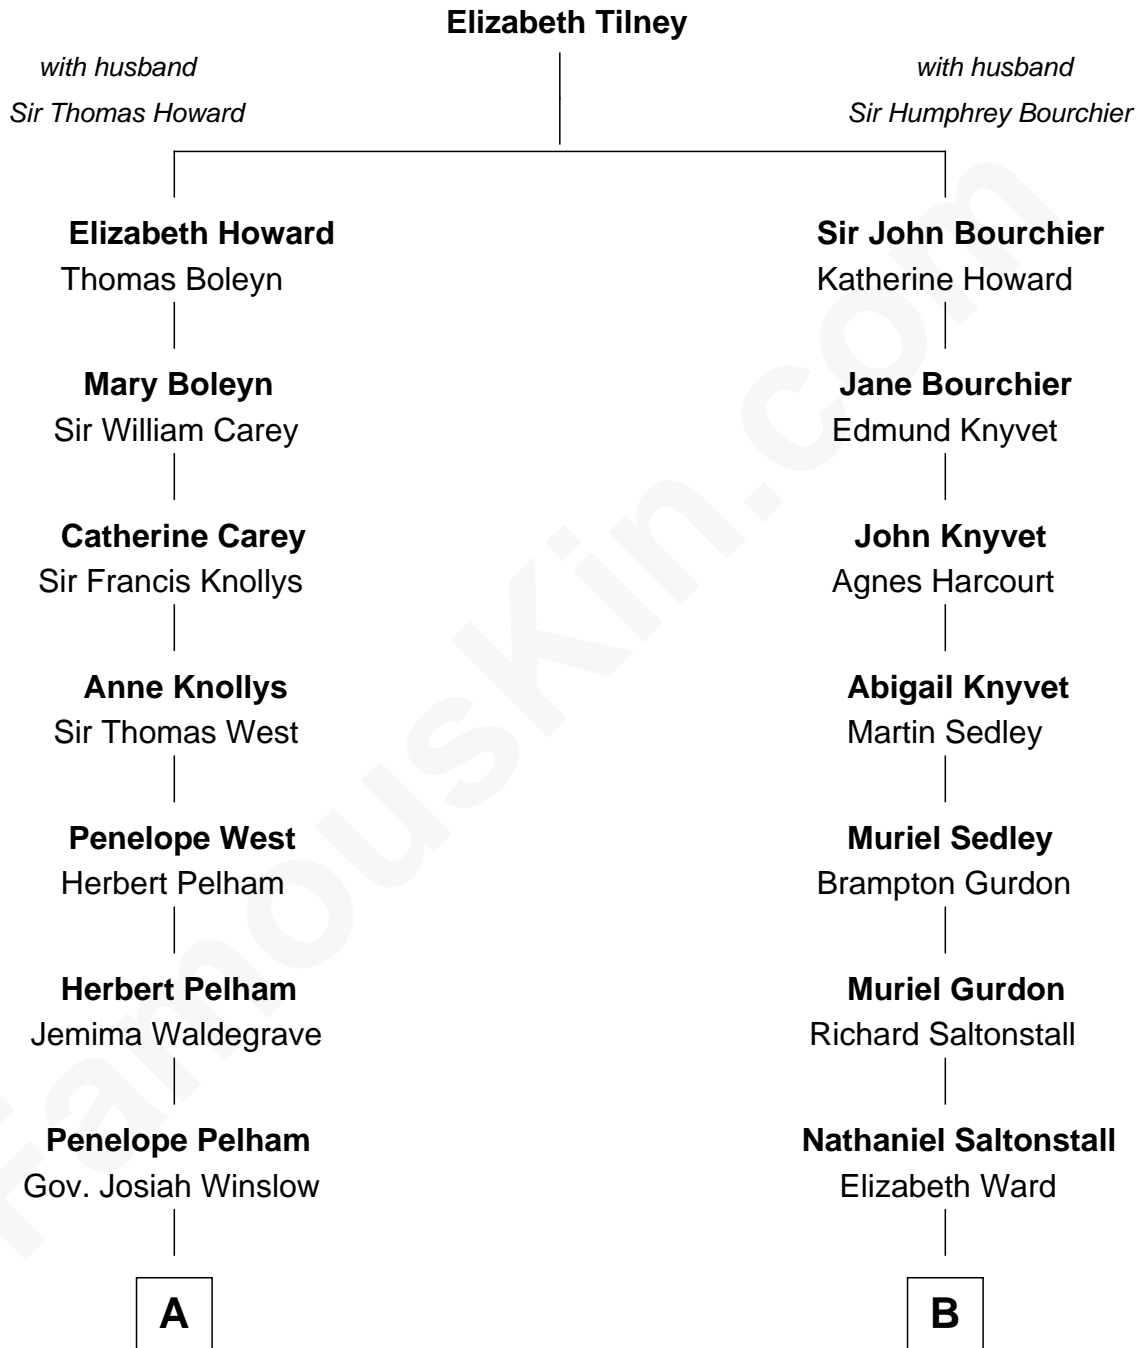

FamousKin.com

Relationship Chart of

John Cena

Movie Actor and WWE Pro Wrestler

16th cousin 1 time removed of

Story Musgrave
NASA Astronaut

John Cena photo by [Edward Joseph Hersom II](#)