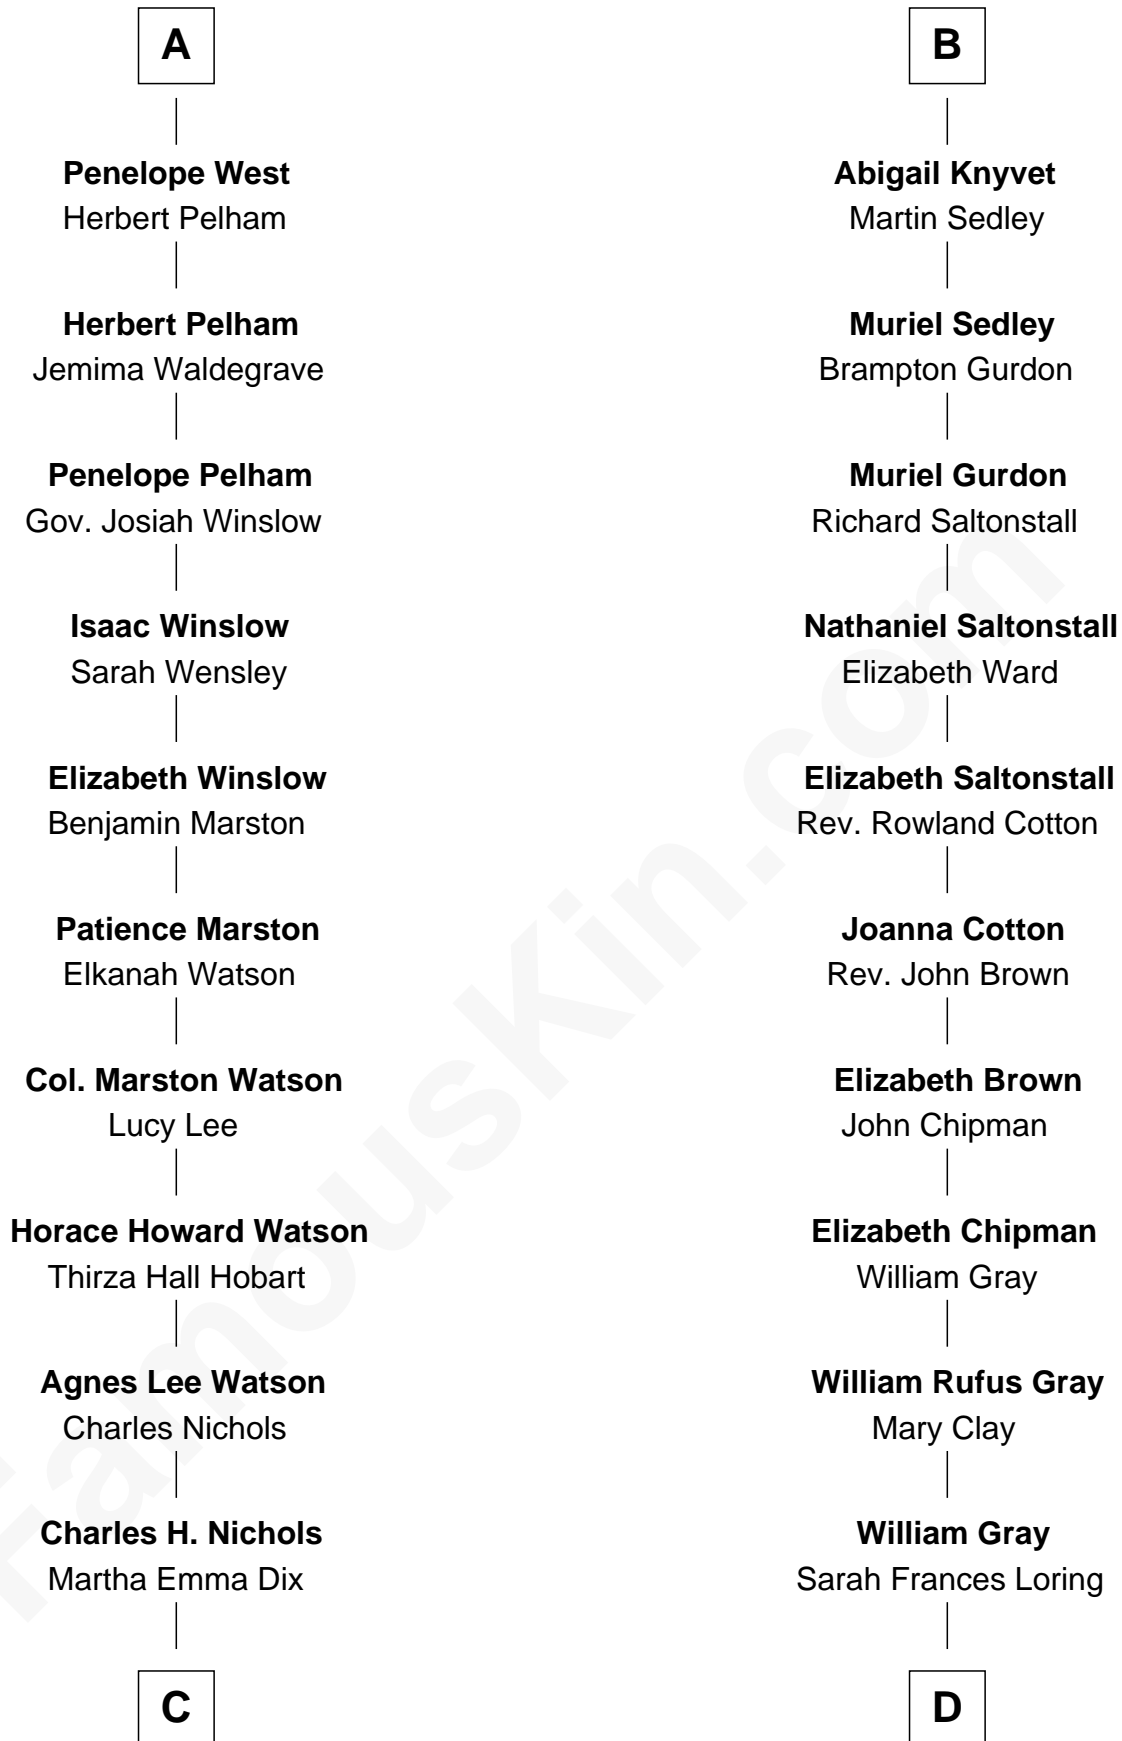

FamousKin.com Relationship Chart of

John Cena

Movie Actor and WWE Pro Wrestler

20th cousin of

Story Musgrave

NASA Astronaut

Sir Michael de la Pole

Katherine Wingfield

C

Charles Nichols
Julia Ellen Skelton

Natalie Nichols
Ulysses John Lupien

Carol Frances Lupien
John Joseph Cena

John Cena
Actor and Pro Wrestler

D

Edward Gray
Elizabeth Gray Story

Marguerite Gray
John Butler Swann

Marguerite Swann
Percy Musgrave

Story Musgrave
NASA Astronaut

FamousKin.com