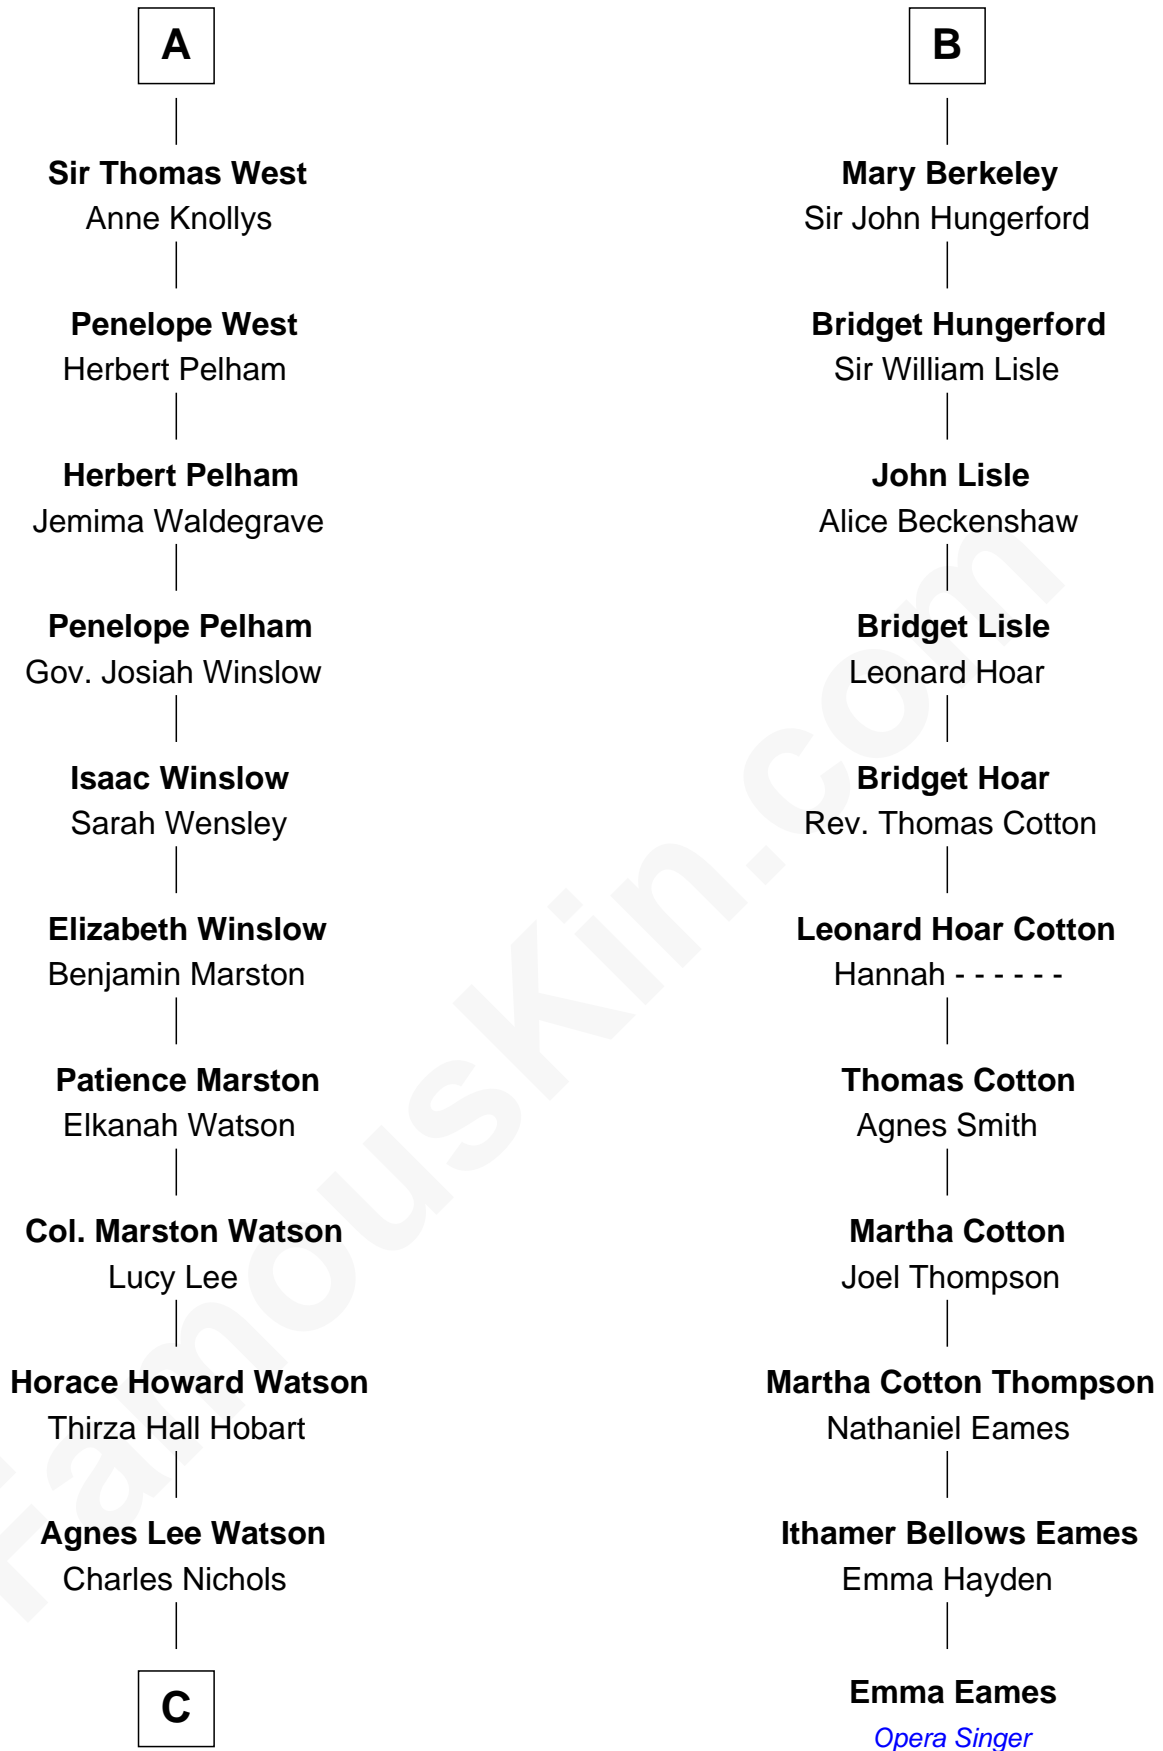

FamousKin.com

Relationship Chart of

John Cena

Movie Actor and WWE Pro Wrestler

17th cousin 4 times removed of

Emma Eames

Opera Singer

John de Mowbray

Joan of Lancaster

C

—
Charles H. Nichols

Martha Emma Dix

—
Charles Nichols

Julia Ellen Skelton

—
Natalie Nichols

Ulysses John Lupien