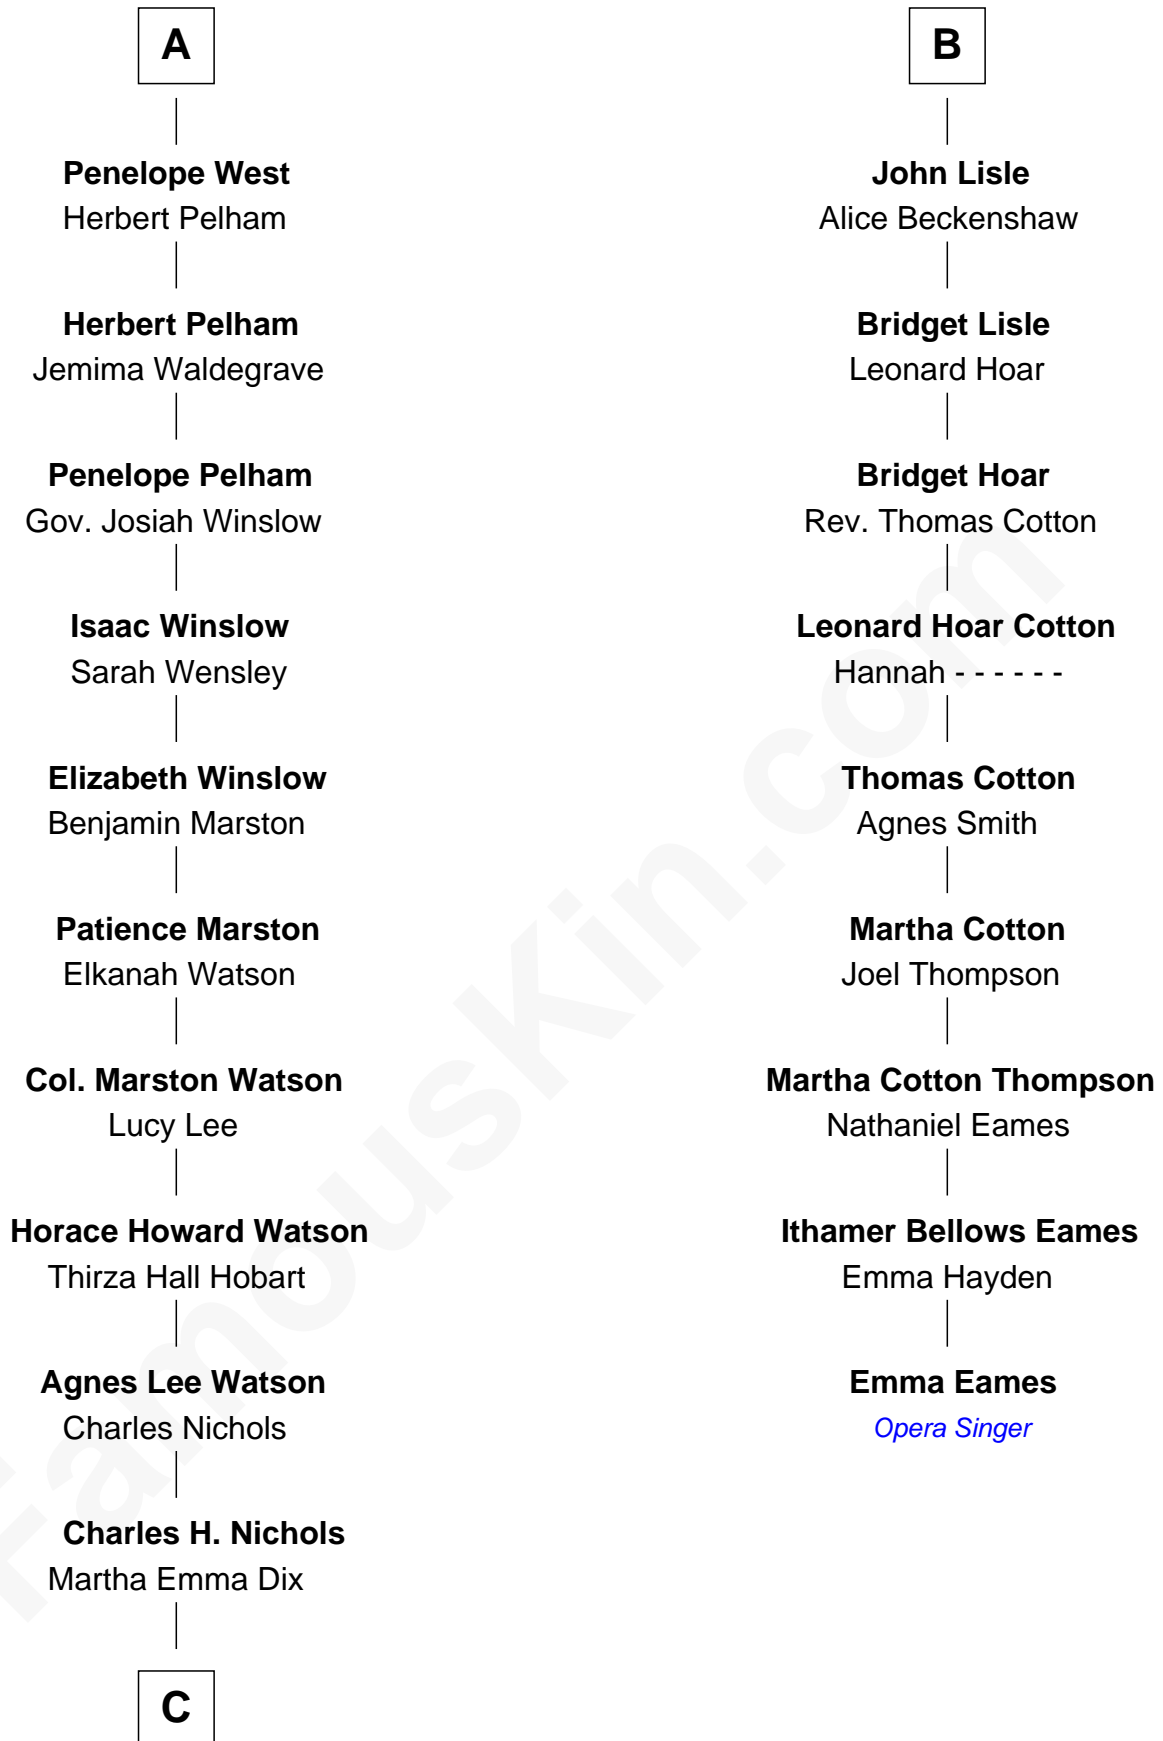

FamousKin.com

Relationship Chart of

John Cena

Movie Actor and WWE Pro Wrestler

15th cousin 5 times removed of

Emma Eames

Opera Singer

Katherine Pabenham

Mary Berkeley

Sir John Hungerford

Anne Knollys

Sir Thomas West

Bridget Hungerford

Sir William Lisle

A

B