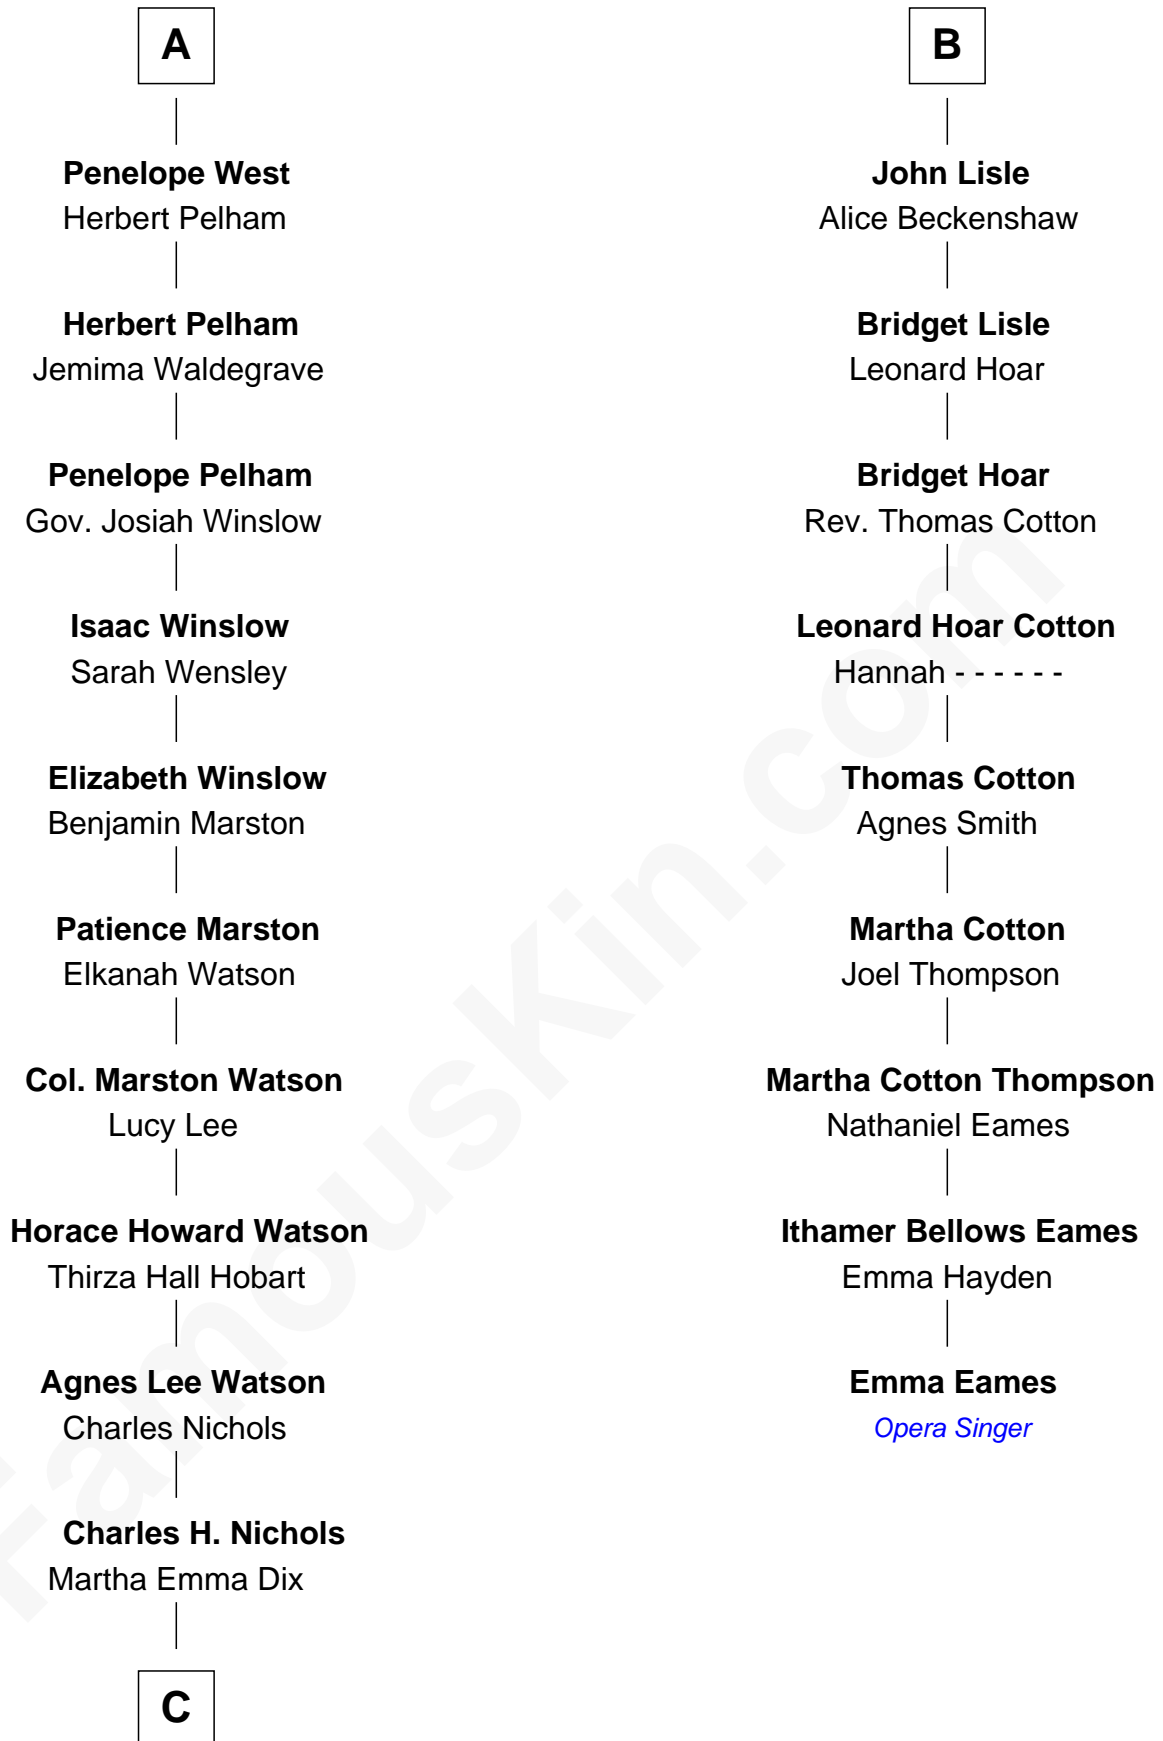

FamousKin.com

Relationship Chart of

John Cena

Movie Actor and WWE Pro Wrestler

15th cousin 5 times removed of

Emma Eames

Opera Singer

Sir Thomas Mowbray

Elizabeth Fitzalan

C

—
Charles Nichols
Julia Ellen Skelton

—
Natalie Nichols
Ulysses John Lupien

—
Carol Frances Lupien
John Joseph Cena

—
John Cena
Actor and Pro Wrestler

FamousKin.com