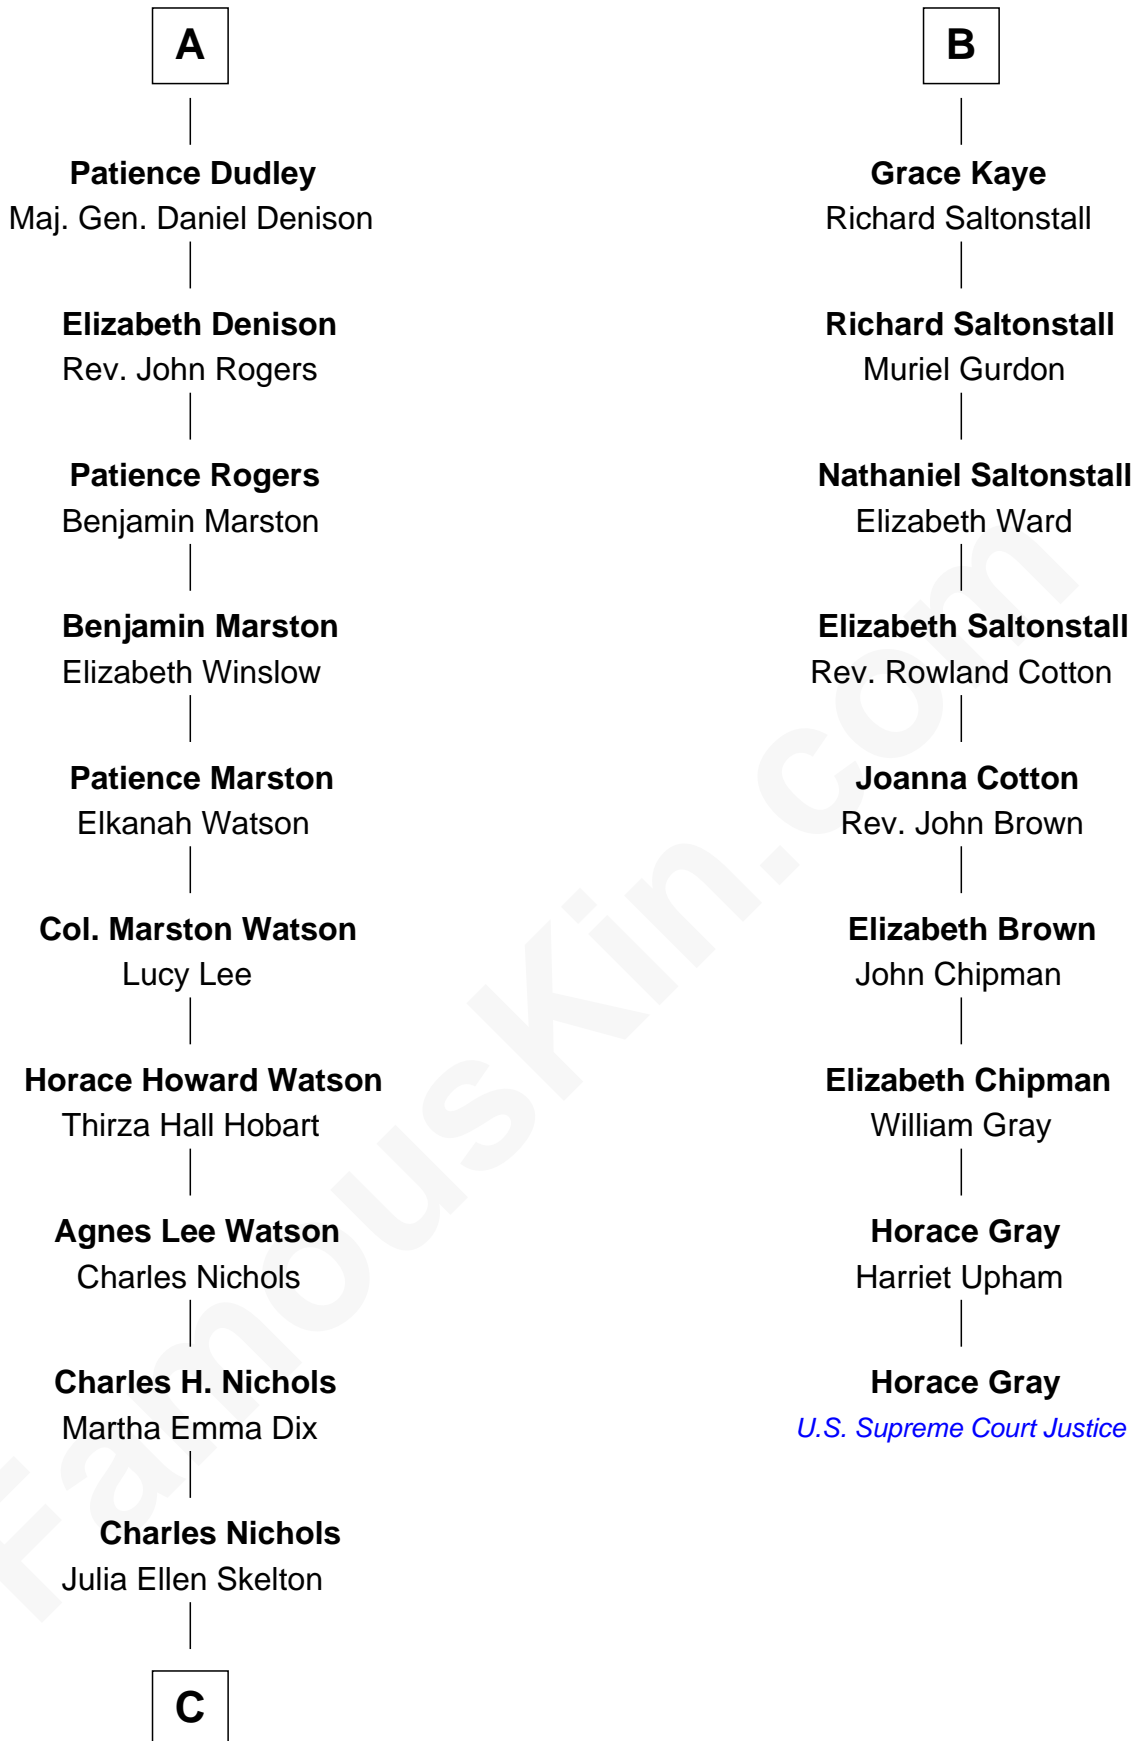

FamousKin.com

Relationship Chart of

John Cena

Movie Actor and WWE Pro Wrestler

15th cousin 4 times removed of

Horace Gray

U.S. Supreme Court Justice

C