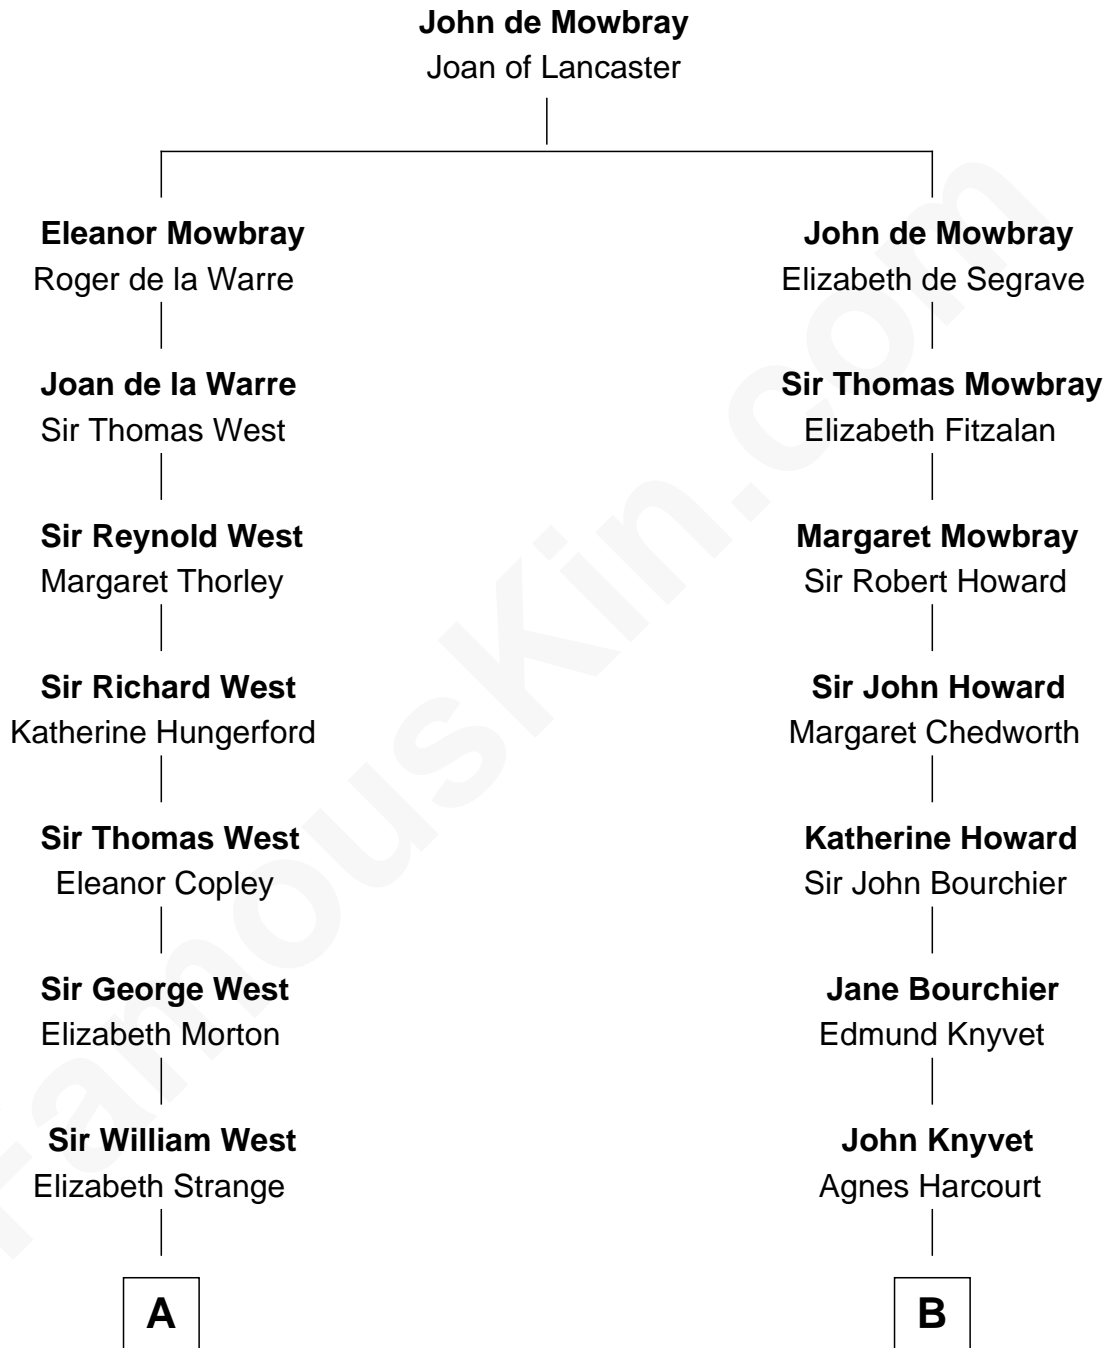

FamousKin.com

Relationship Chart of

John Cena

Movie Actor and WWE Pro Wrestler

16th cousin 5 times removed of

Horace Gray

U.S. Supreme Court Justice

C