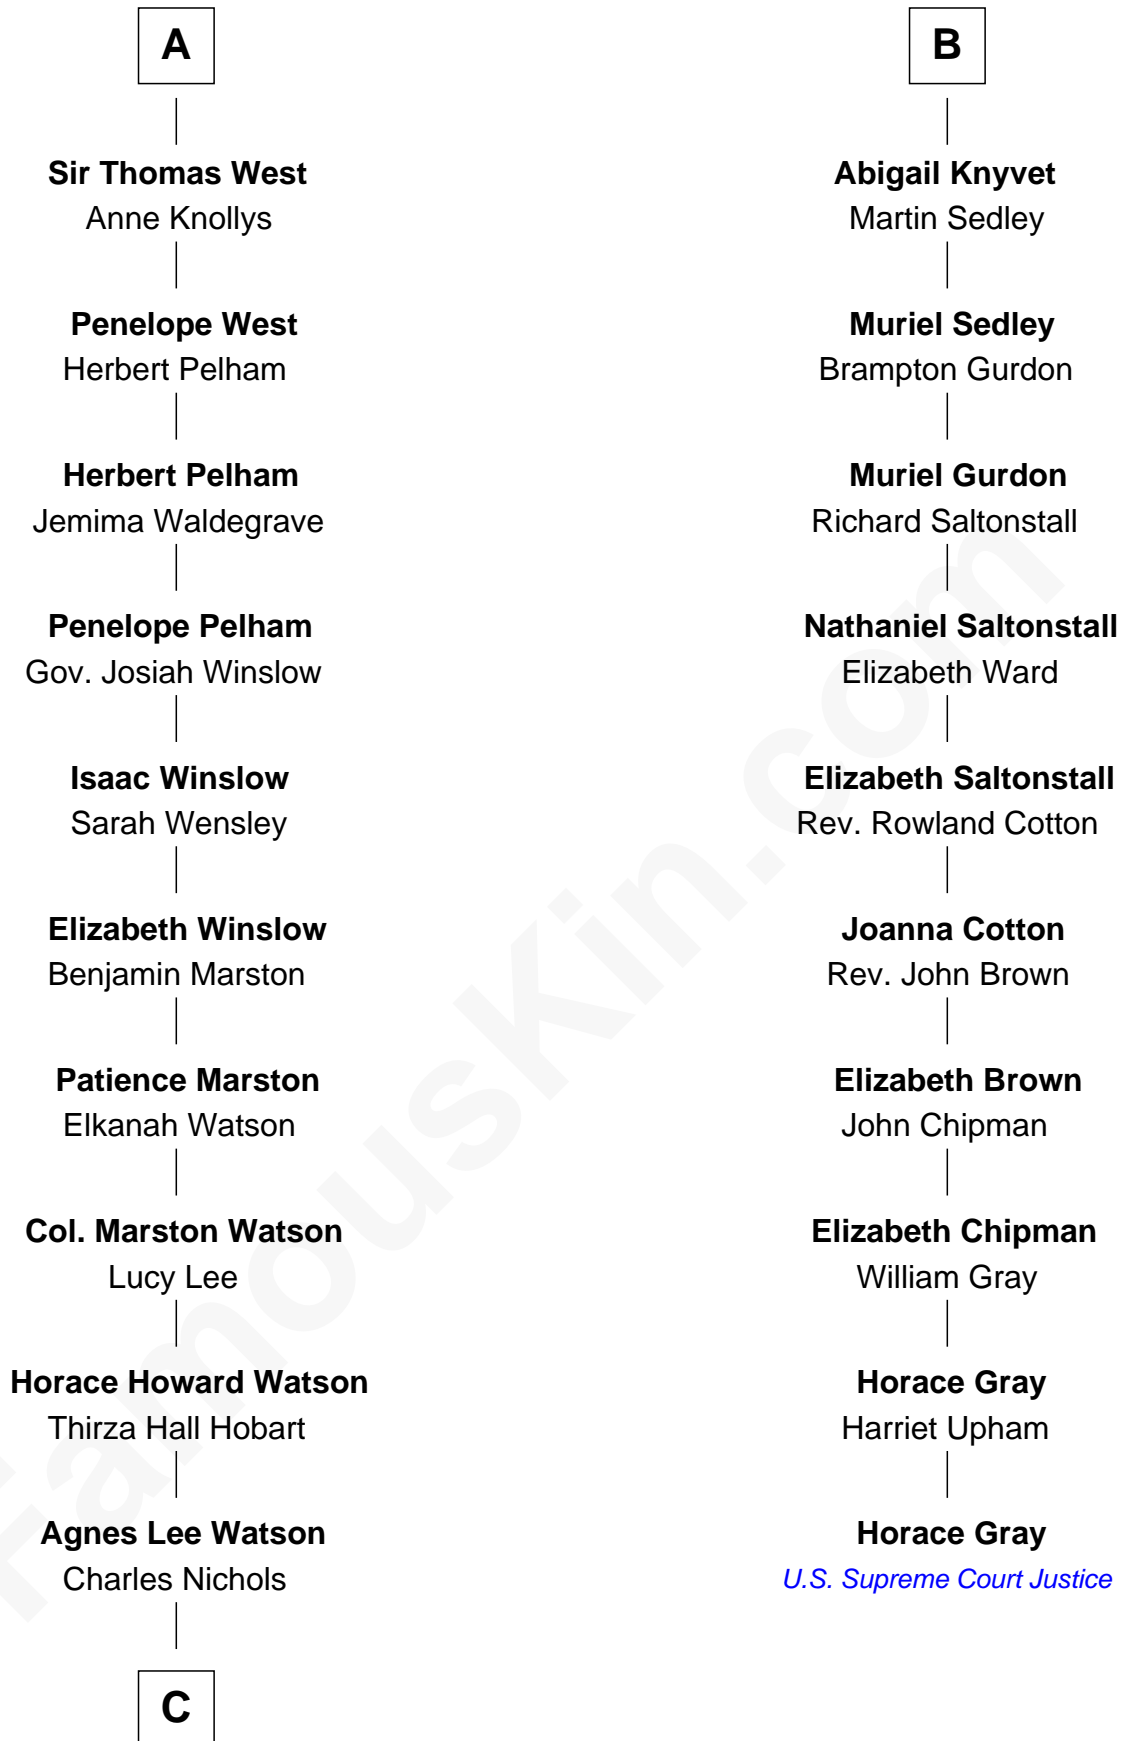

FamousKin.com

Relationship Chart of

John Cena

Movie Actor and WWE Pro Wrestler

16th cousin 5 times removed of

Horace Gray

U.S. Supreme Court Justice

C