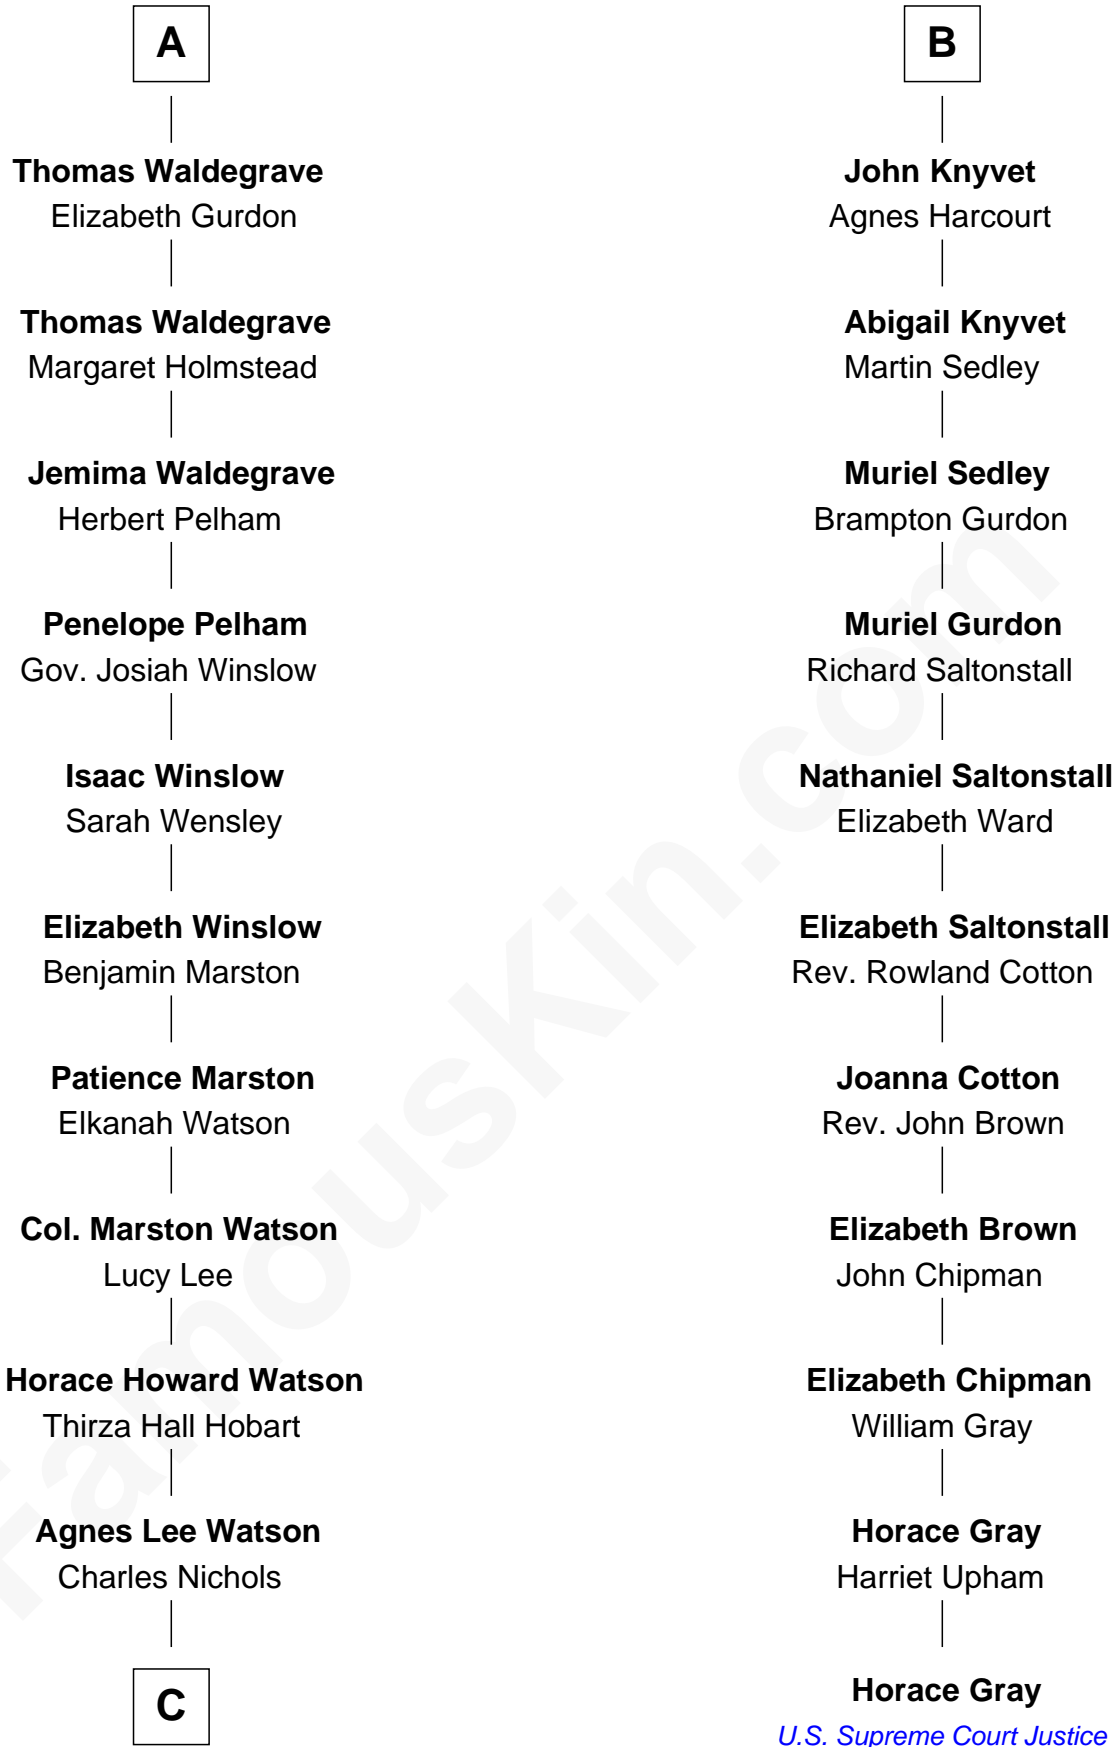

FamousKin.com

Relationship Chart of

John Cena

Movie Actor and WWE Pro Wrestler

17th cousin 4 times removed of

Horace Gray

U.S. Supreme Court Justice

Bartholomew de Badlesmere

Margaret de Clare

Margaret de Badlesmere

Sir John de Tibetot

Sir Robert de Tibetot

Margaret Deincourt

Elizabeth de Tibetot

Sir Philip le Despencer

Margery Despencer

Sir Roger Wentworth

Henry Wentworth

Elizabeth Howard

Margery Wentworth

Sir William Waldegrave

Anthony Waldegrave

Elizabeth Gray

A

Alice Grey

Sir William Knyvet

Sir Edmund Knyvet

Eleanor Tyrrel

Edmund Knyvet

Jane Bouchier

B

C