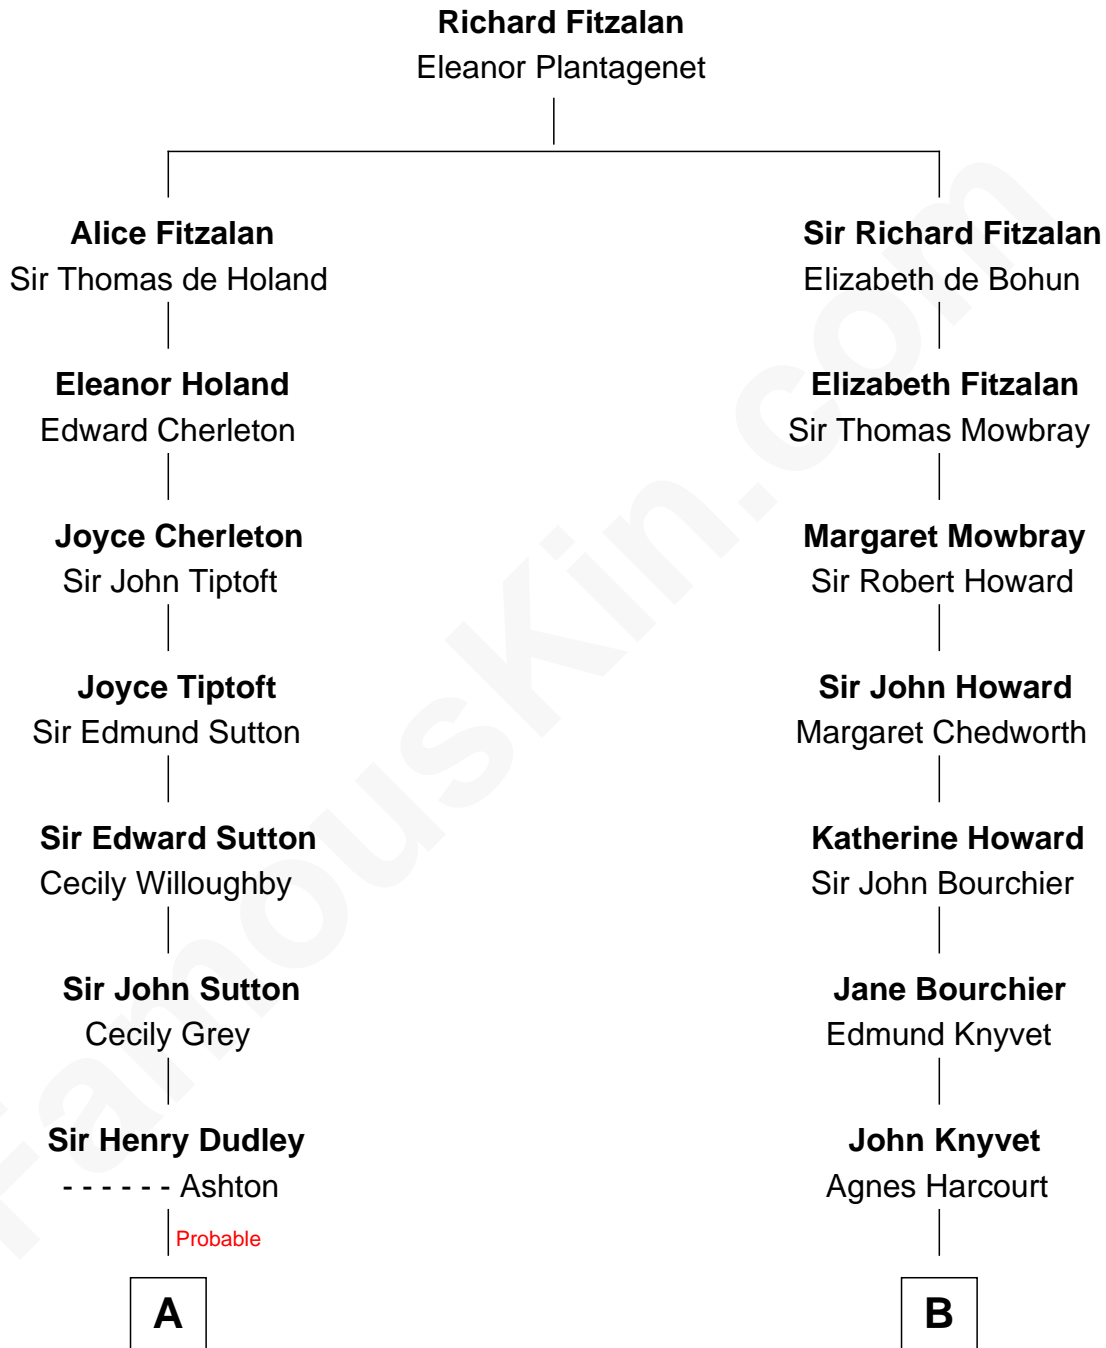

FamousKin.com

Relationship Chart of

John Cena

Movie Actor and WWE Pro Wrestler

16th cousin 5 times removed of

Horace Gray

U.S. Supreme Court Justice

C