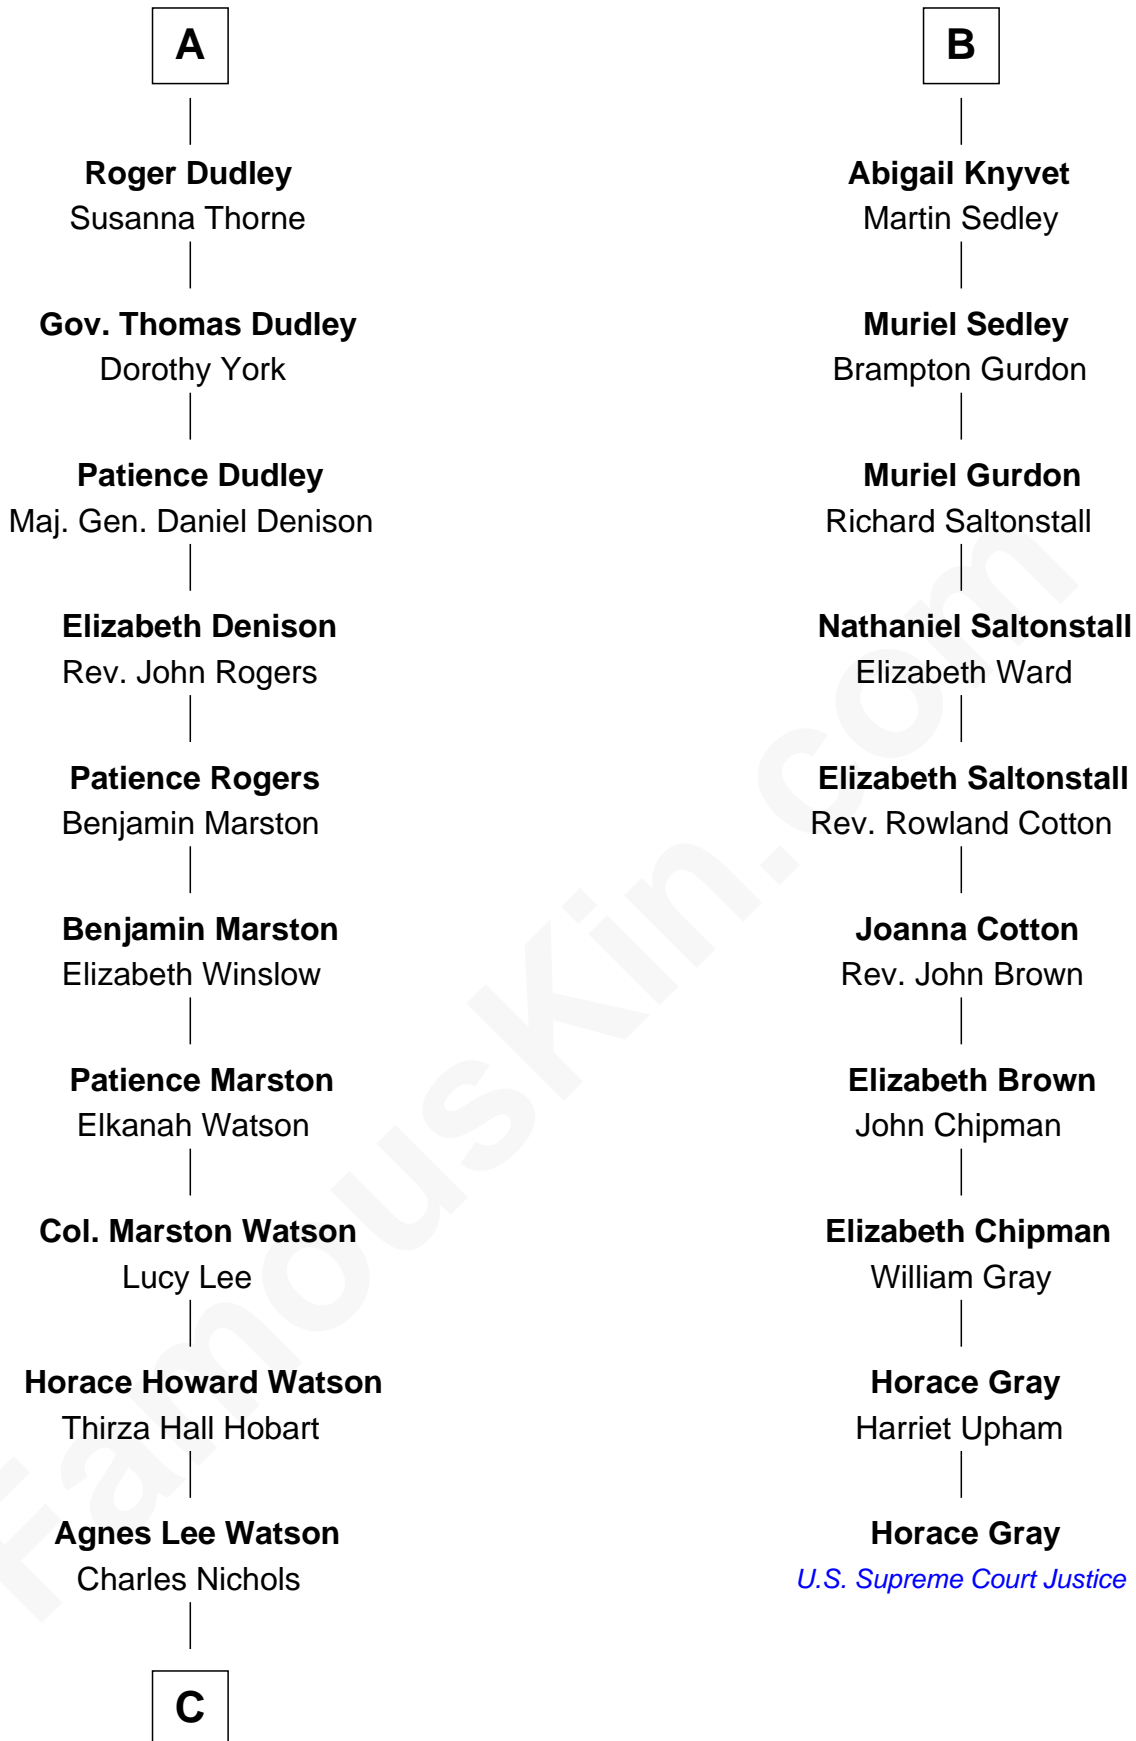

FamousKin.com

Relationship Chart of

John Cena

Movie Actor and WWE Pro Wrestler

16th cousin 5 times removed of

Horace Gray

U.S. Supreme Court Justice

C