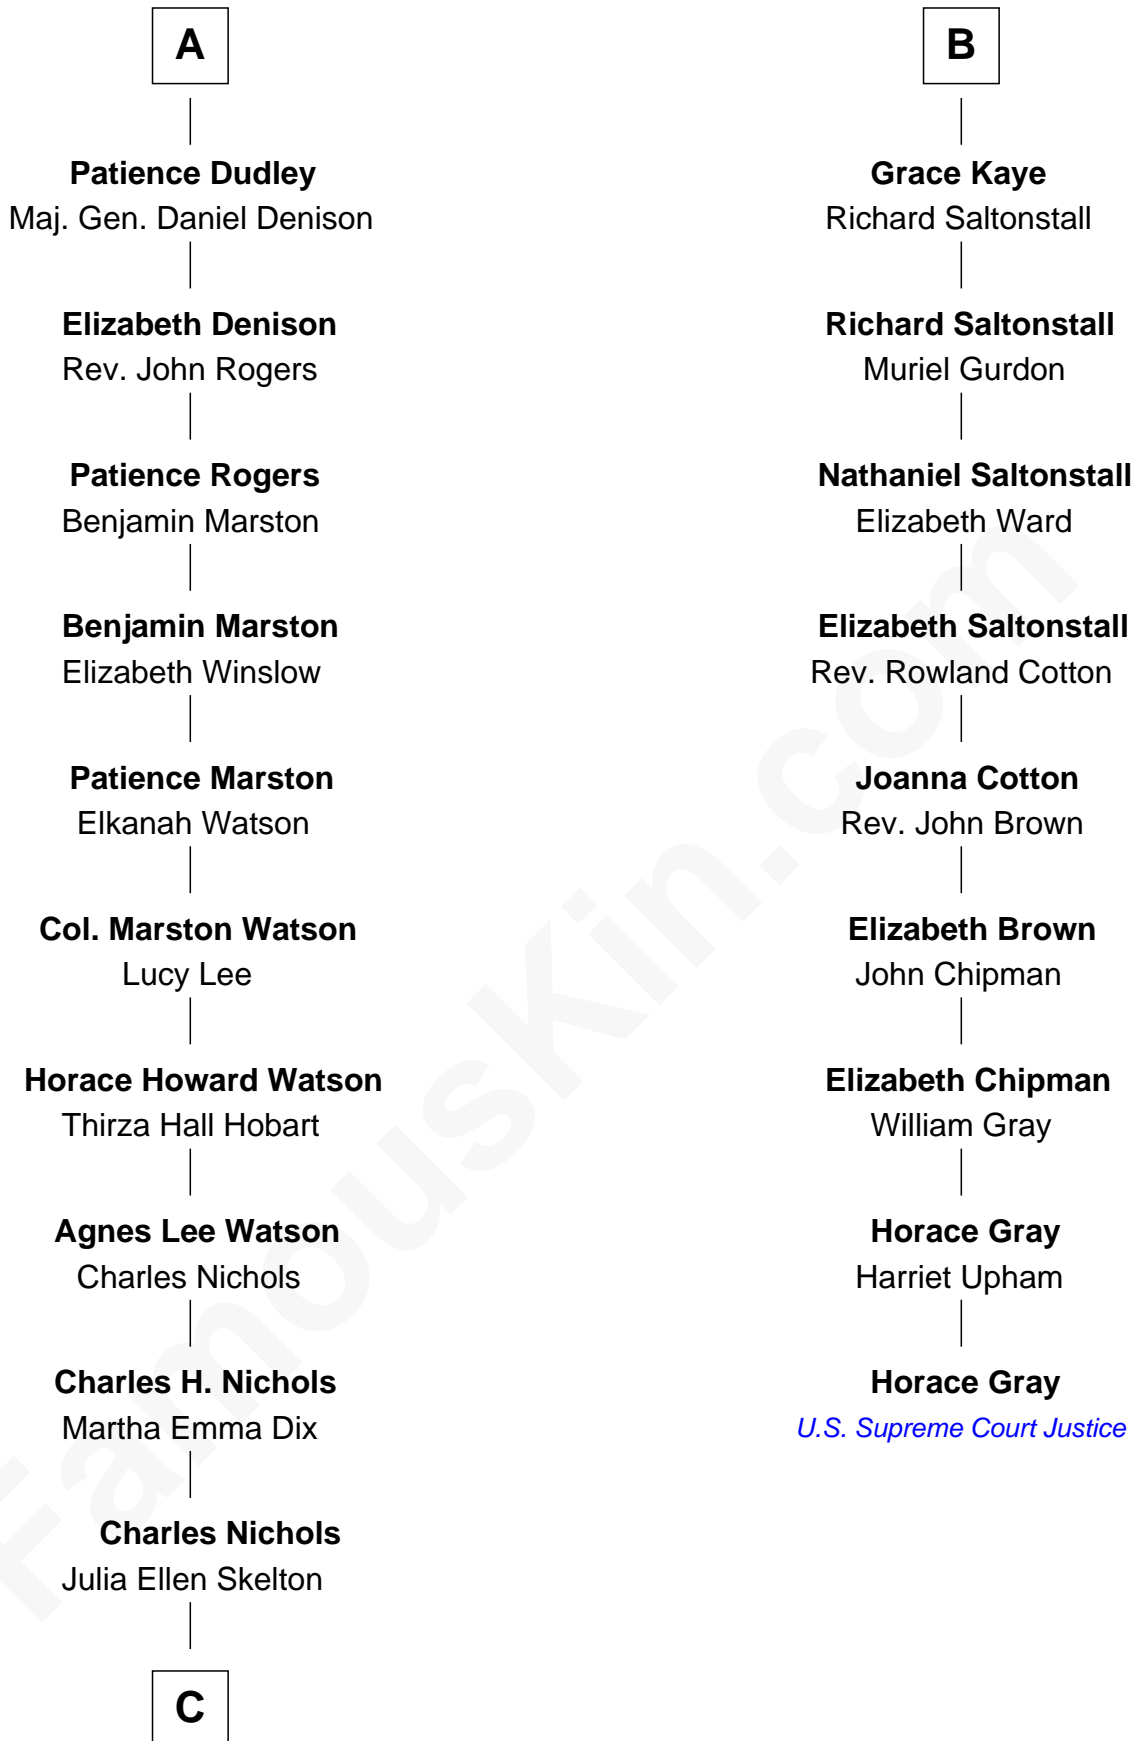

## Relationship Chart of

### John Cena

Movie Actor and WWE Pro Wrestler

15th cousin 4 times removed of

### Horace Gray

U.S. Supreme Court Justice

**C**

**Natalie Nichols**  
Ulysses John Lupien

**Carol Frances Lupien**  
John Joseph Cena

**John Cena**  
*Actor and Pro Wrestler*

FamousKin.com