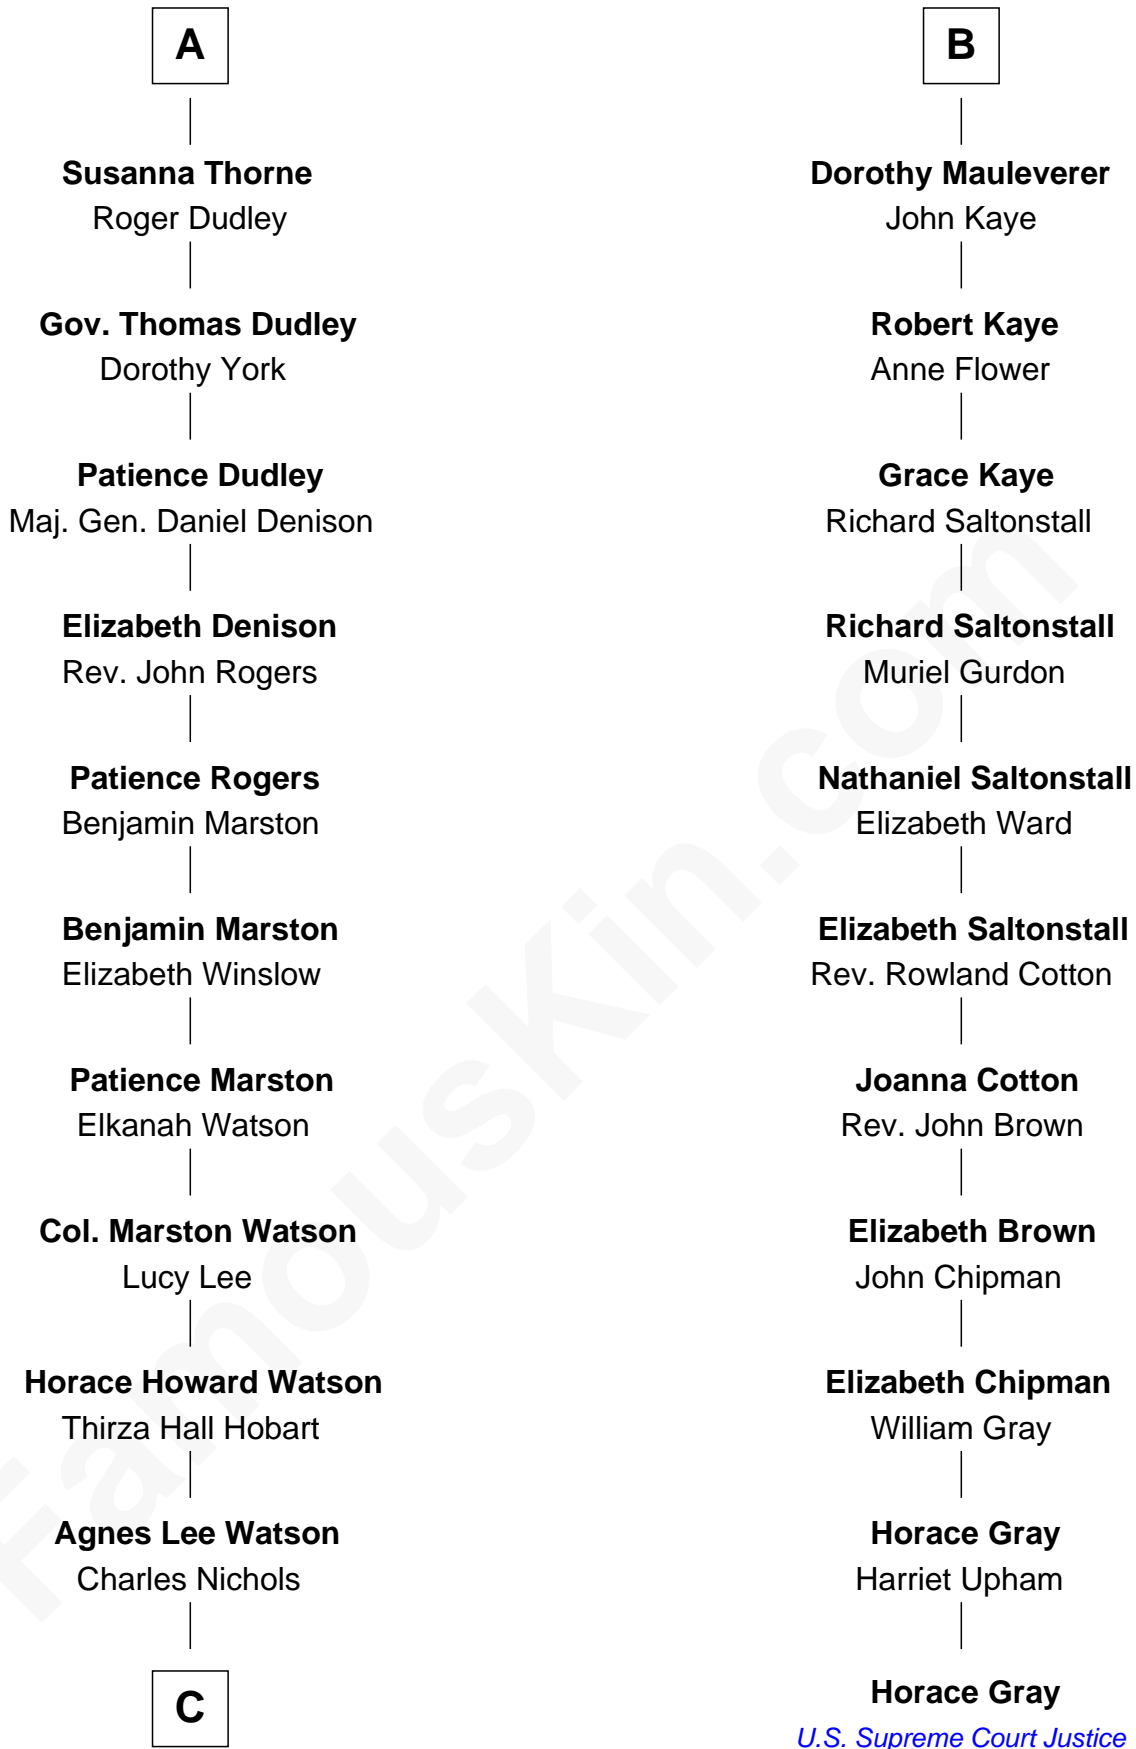

FamousKin.com

Relationship Chart of

John Cena

Movie Actor and WWE Pro Wrestler

17th cousin 4 times removed of

Horace Gray

U.S. Supreme Court Justice

C