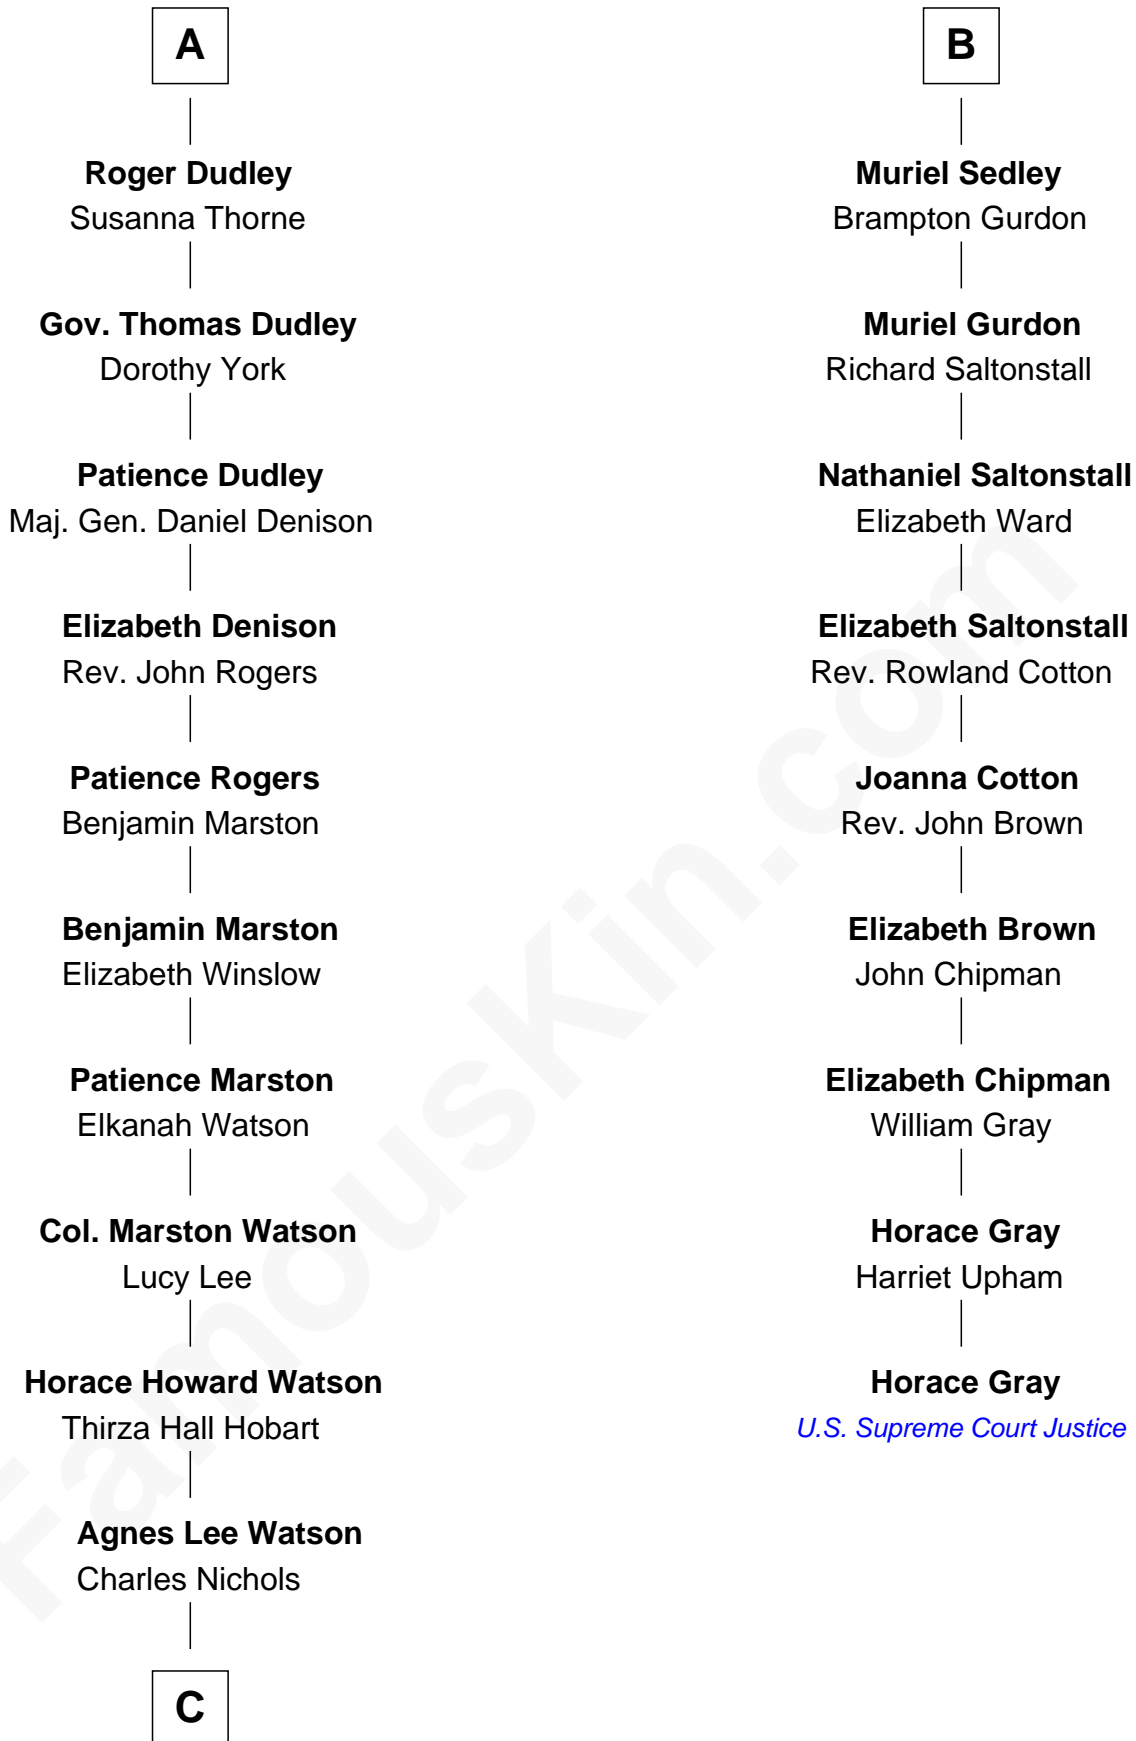

## Relationship Chart of

### John Cena

Movie Actor and WWE Pro Wrestler

15th cousin 6 times removed of

### Horace Gray

U.S. Supreme Court Justice

**C**

—  
**Charles H. Nichols**

Martha Emma Dix

—  
**Charles Nichols**

Julia Ellen Skelton

—  
**Natalie Nichols**