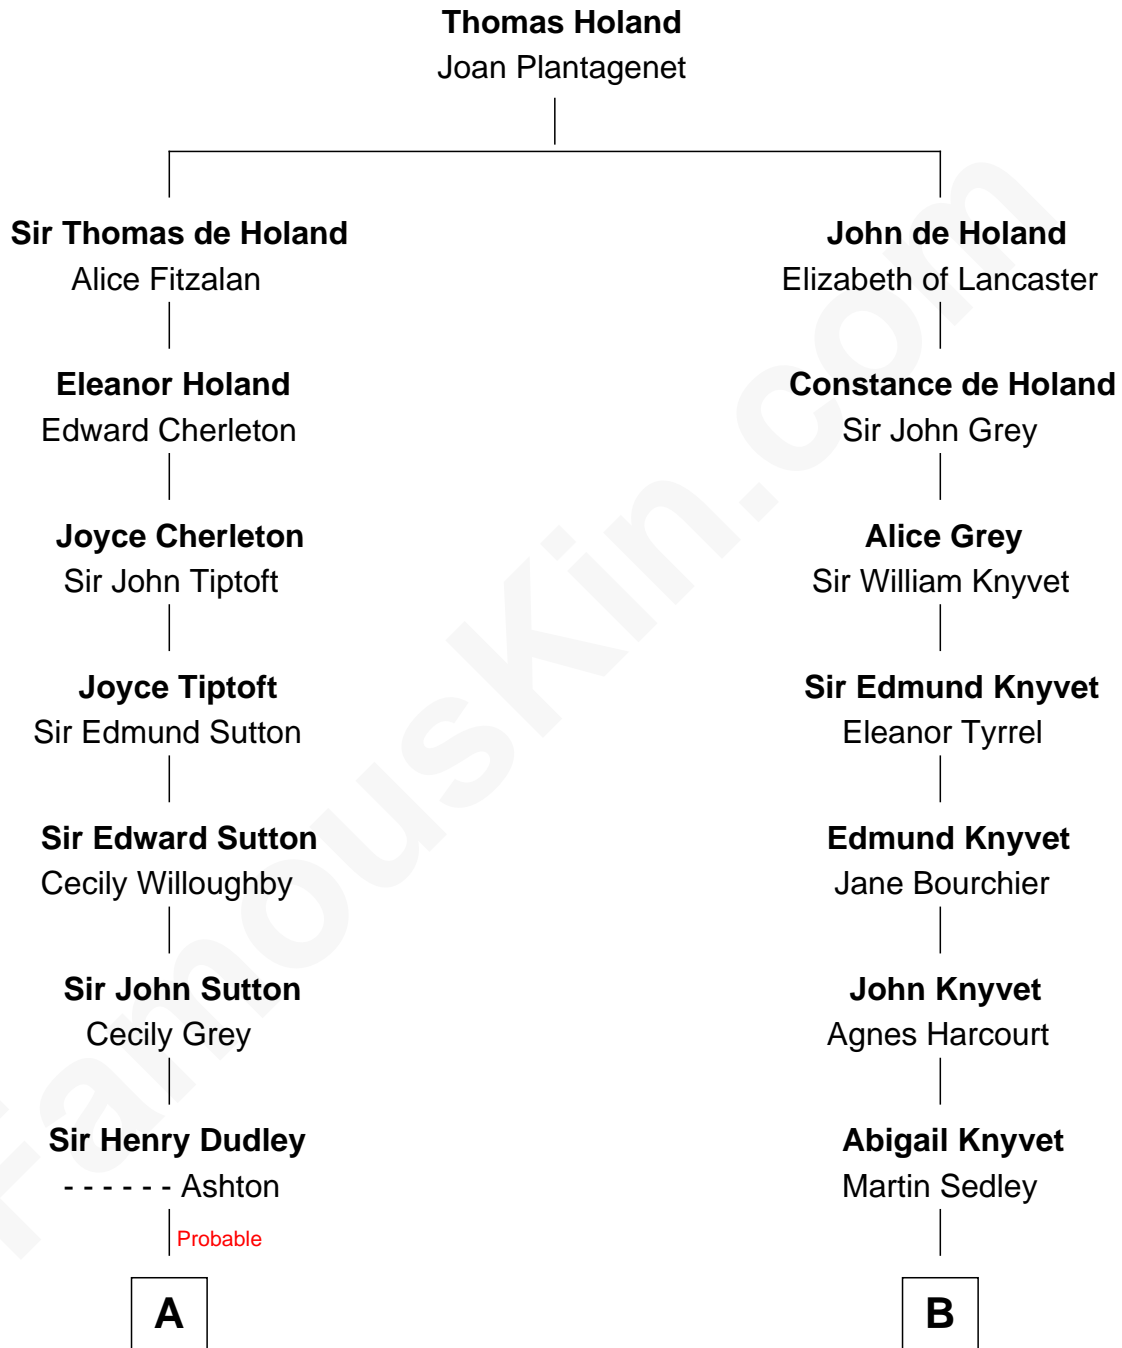

## Relationship Chart of

### John Cena

Movie Actor and WWE Pro Wrestler

15th cousin 6 times removed of

### Horace Gray

U.S. Supreme Court Justice

**C**

—  
**Charles H. Nichols**

Martha Emma Dix

—  
**Charles Nichols**

Julia Ellen Skelton

—  
**Natalie Nichols**