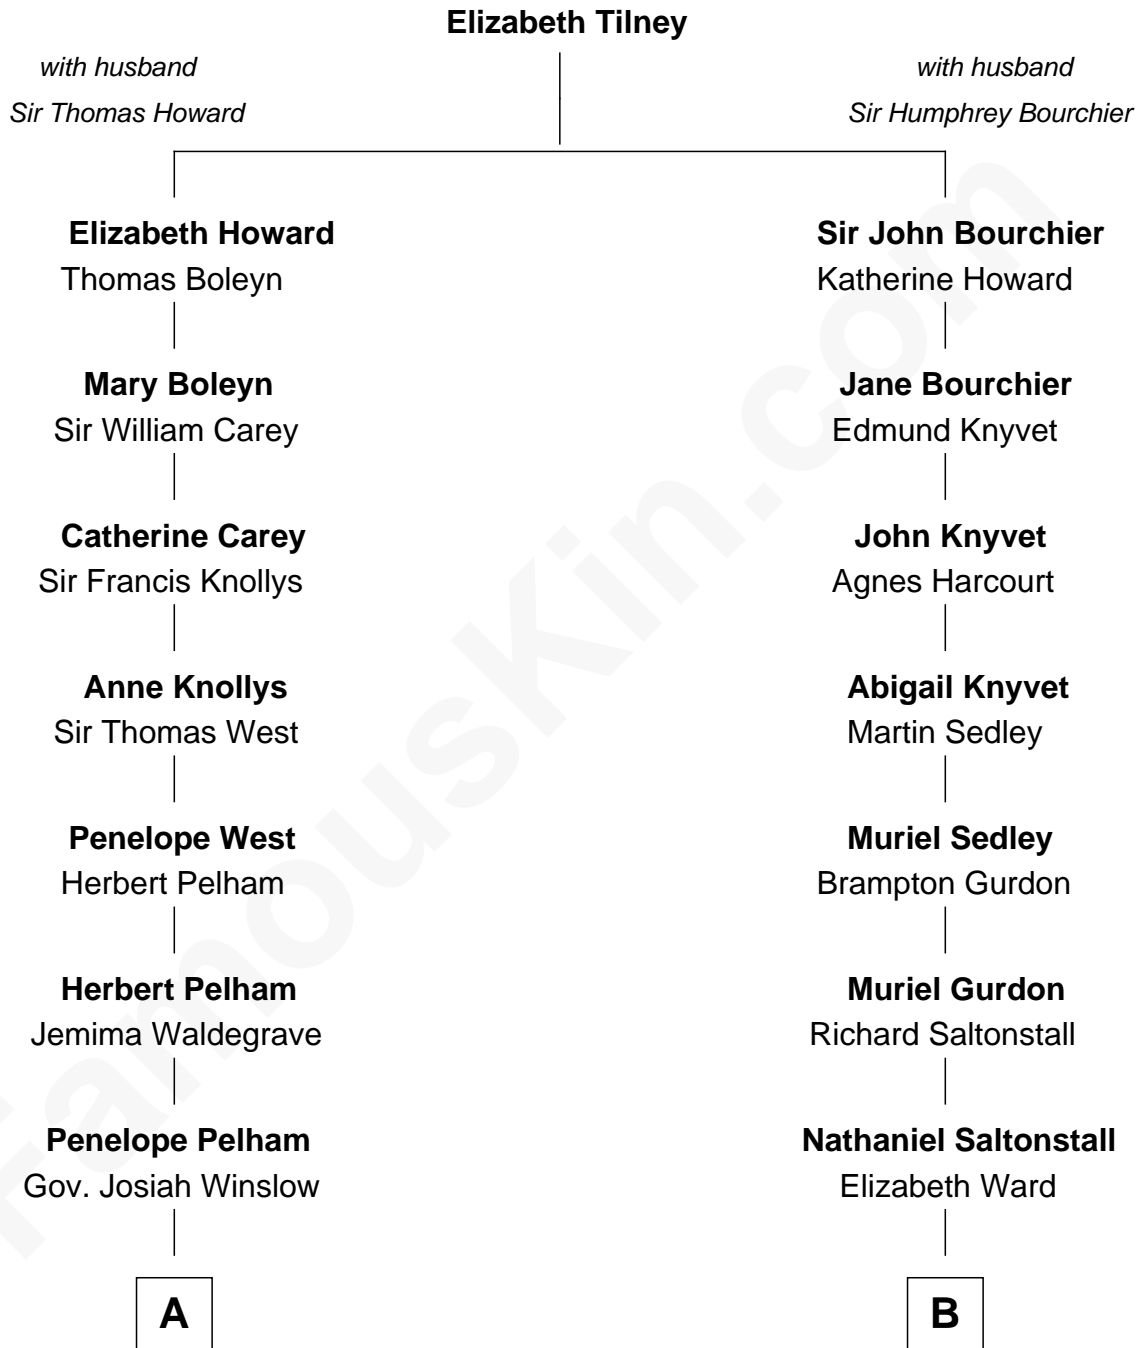

FamousKin.com

Relationship Chart of

John Cena

Movie Actor and WWE Pro Wrestler

12th cousin 5 times removed of

Horace Gray

U.S. Supreme Court Justice

John Cena photo by [Edward Joseph Hersom II](#)