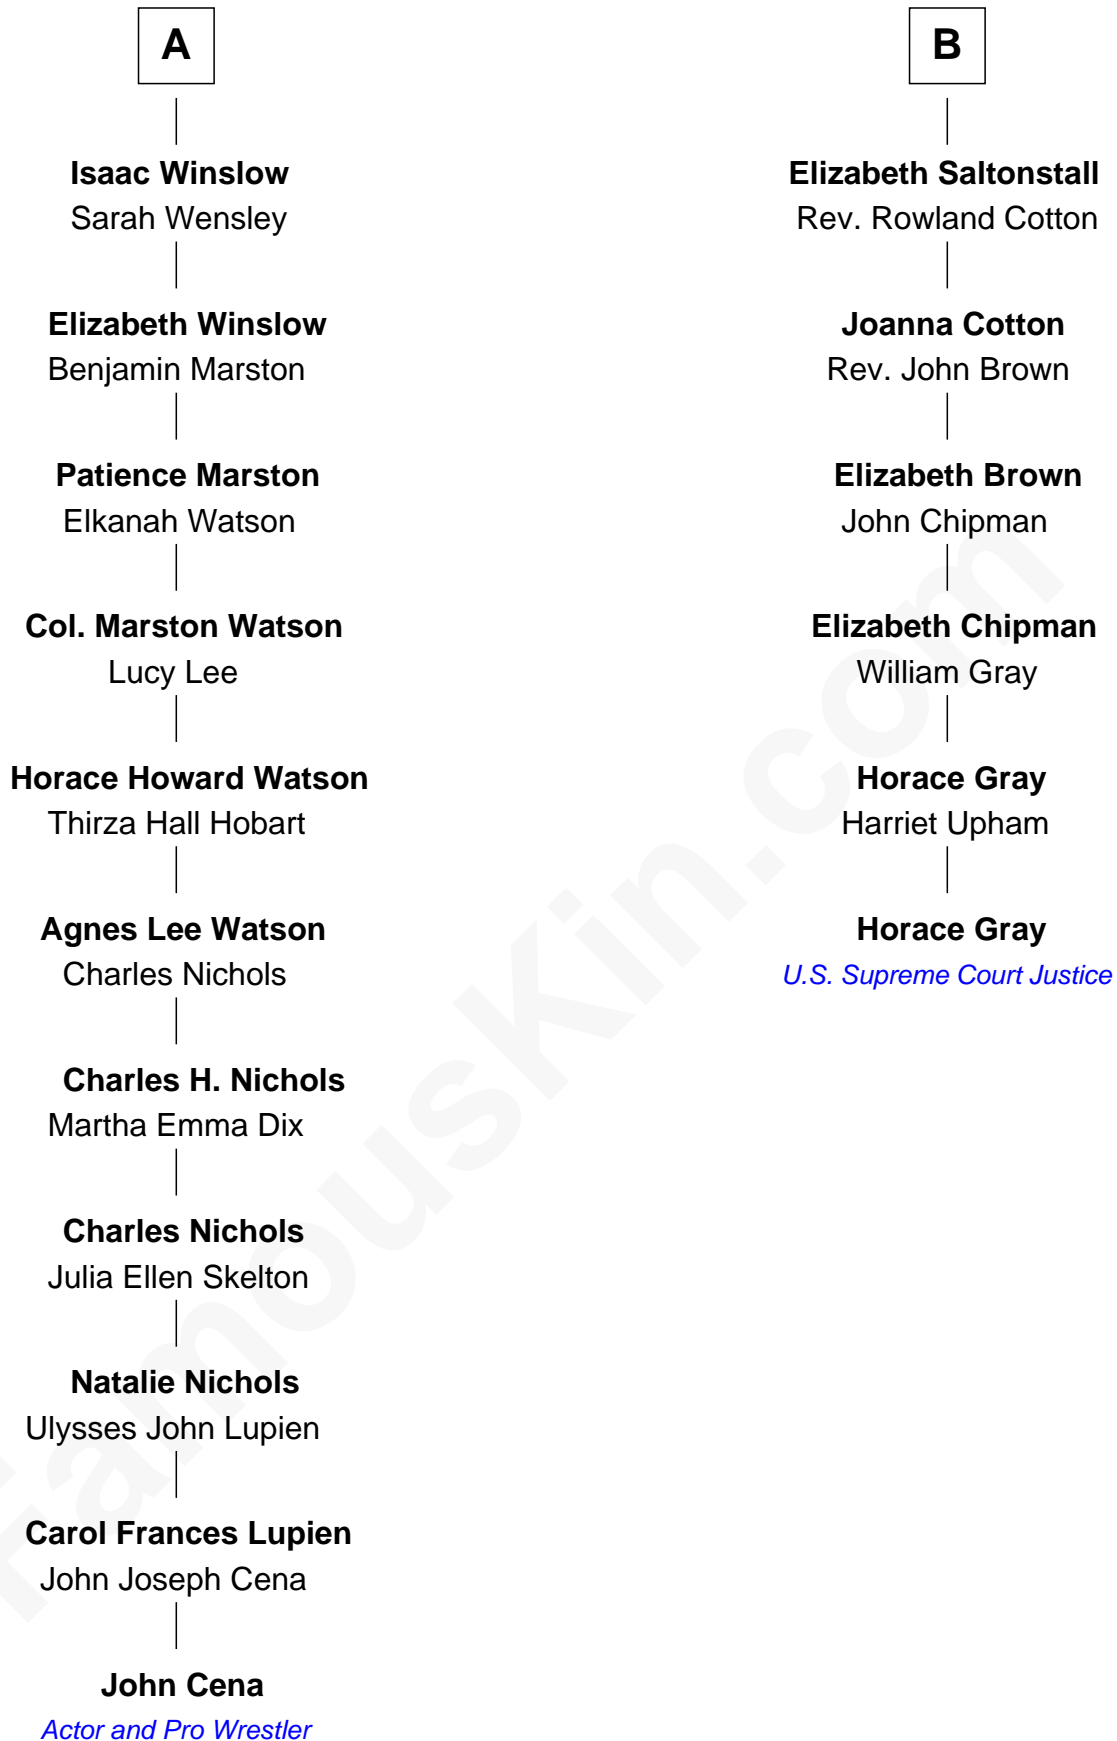

FamousKin.com

Relationship Chart of

John Cena

Movie Actor and WWE Pro Wrestler

12th cousin 5 times removed of

Horace Gray

U.S. Supreme Court Justice

John Cena photo by [Edward Joseph Hersom II](#)