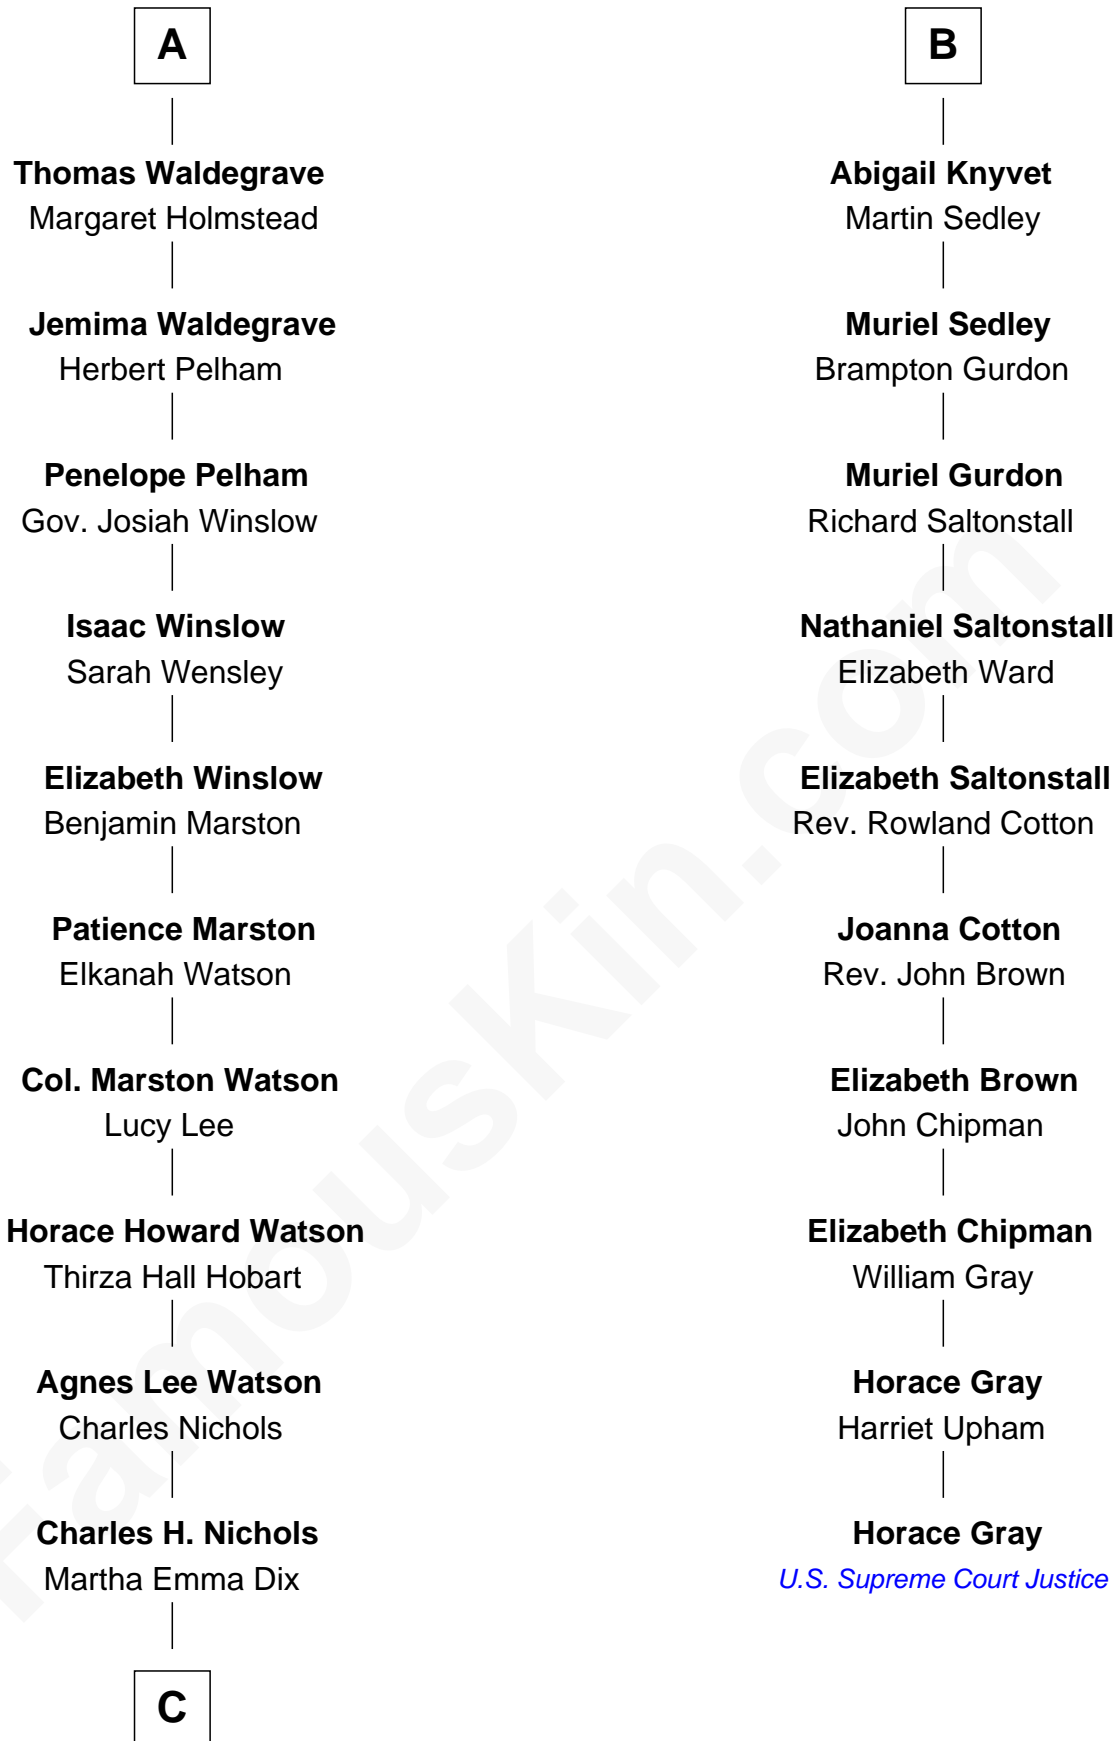

## Relationship Chart of

### John Cena

Movie Actor and WWE Pro Wrestler

16th cousin 4 times removed of

### Horace Gray

U.S. Supreme Court Justice

William Mylde

**C**

—  
**Charles Nichols**  
Julia Ellen Skelton

—  
**Natalie Nichols**  
Ulysses John Lupien

—  
**Carol Frances Lupien**  
John Joseph Cena

—  
**John Cena**  
*Actor and Pro Wrestler*