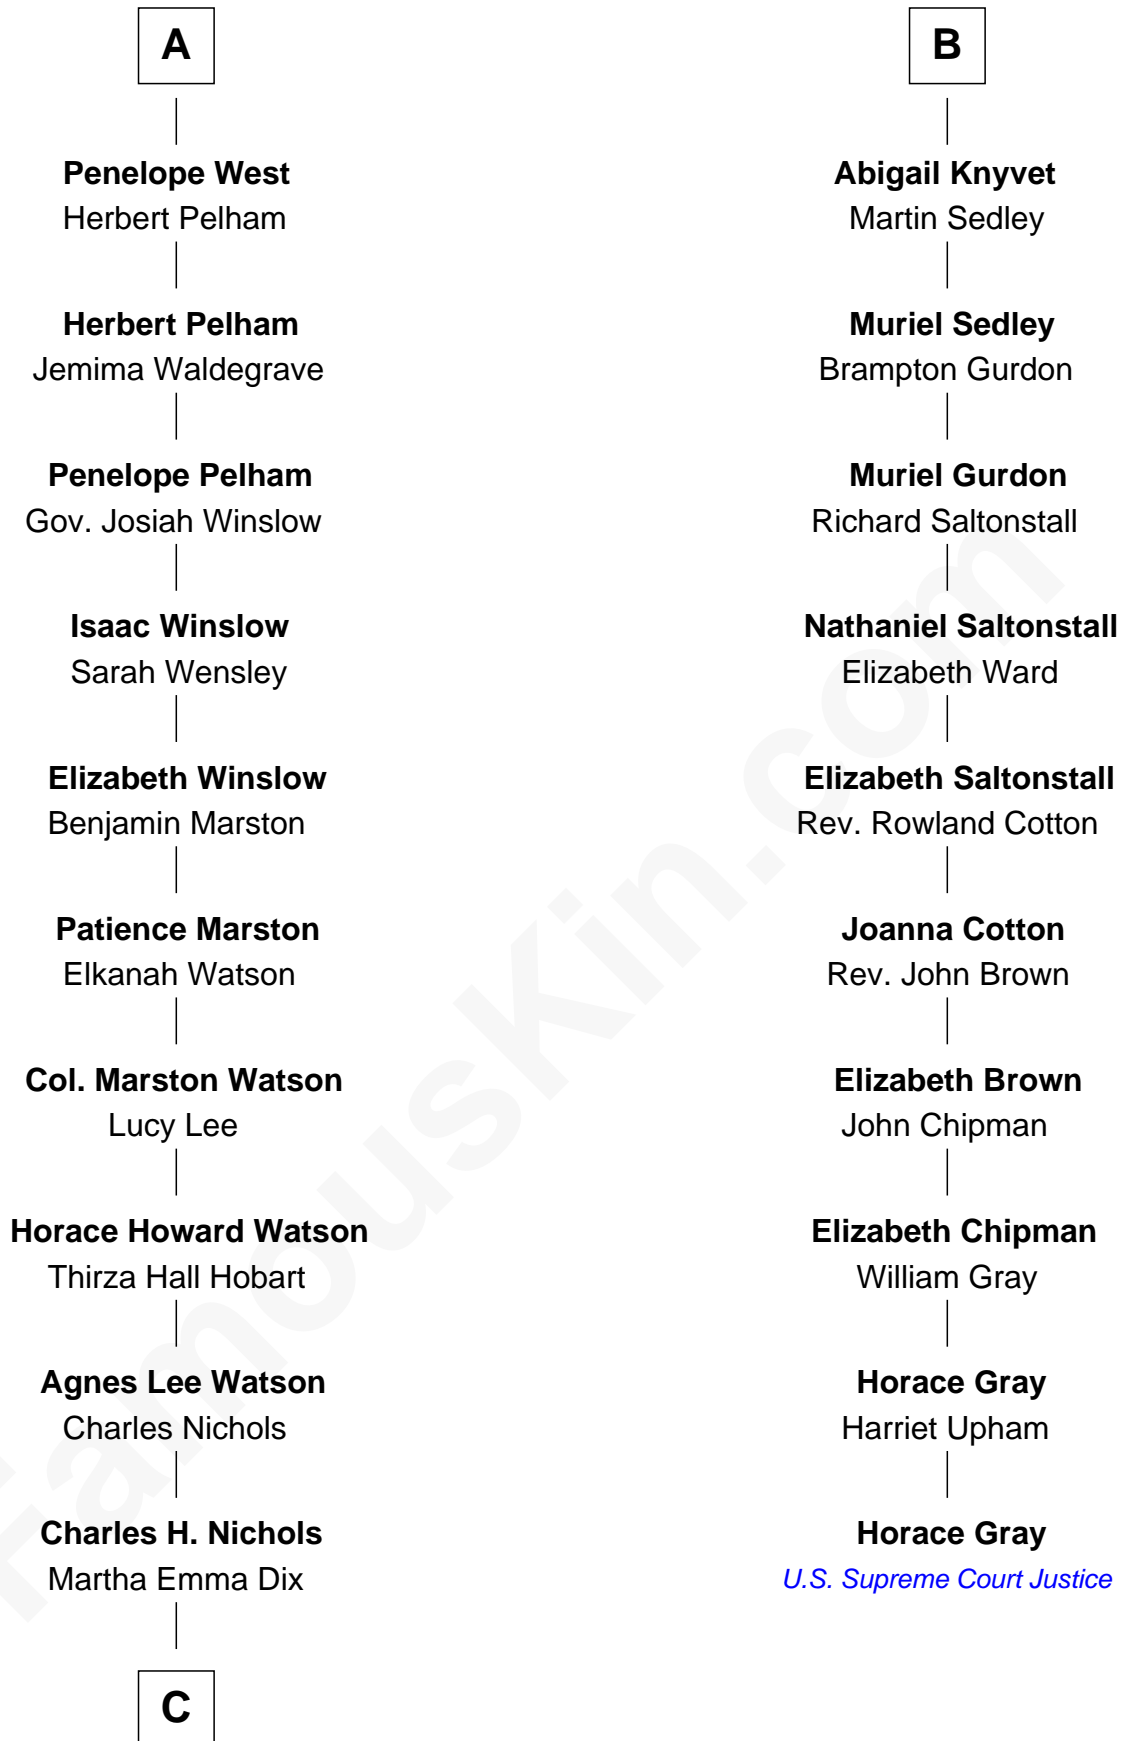

FamousKin.com

Relationship Chart of

John Cena

Movie Actor and WWE Pro Wrestler

16th cousin 4 times removed of

Horace Gray

U.S. Supreme Court Justice

C

—
Charles Nichols
Julia Ellen Skelton

—
Natalie Nichols
Ulysses John Lupien

—
Carol Frances Lupien
John Joseph Cena

—
John Cena
Actor and Pro Wrestler

FamousKin.com