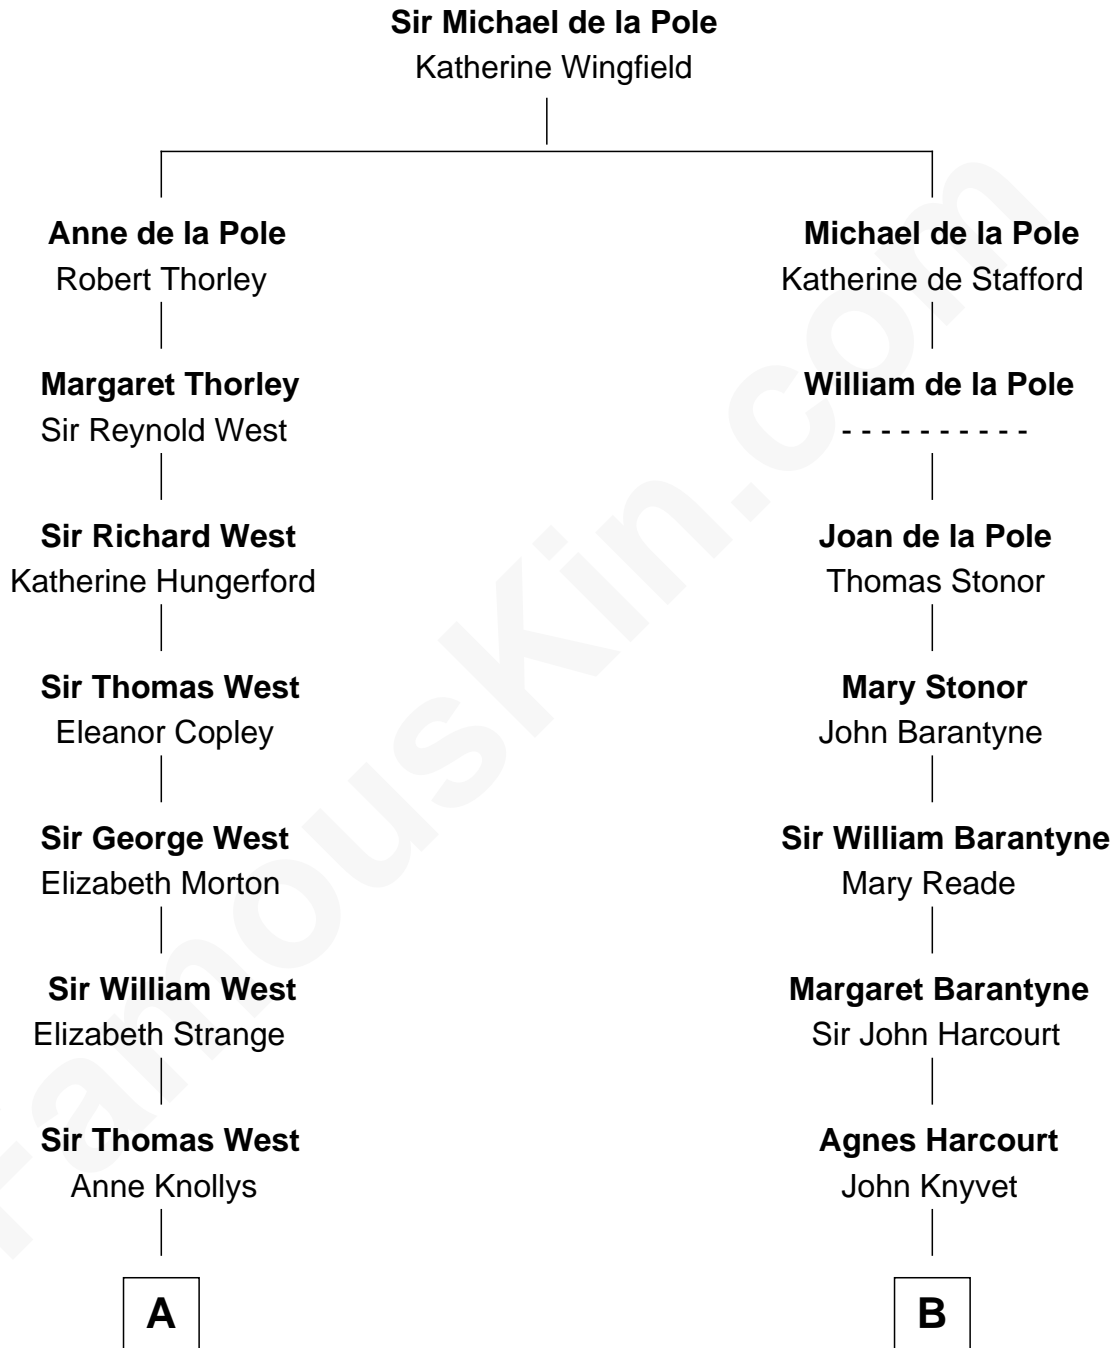

FamousKin.com

Relationship Chart of

John Cena

Movie Actor and WWE Pro Wrestler

16th cousin 4 times removed of

Horace Gray

U.S. Supreme Court Justice

C

—
Charles Nichols
Julia Ellen Skelton

—
Natalie Nichols
Ulysses John Lupien

—
Carol Frances Lupien
John Joseph Cena

—
John Cena
Actor and Pro Wrestler

FamousKin.com