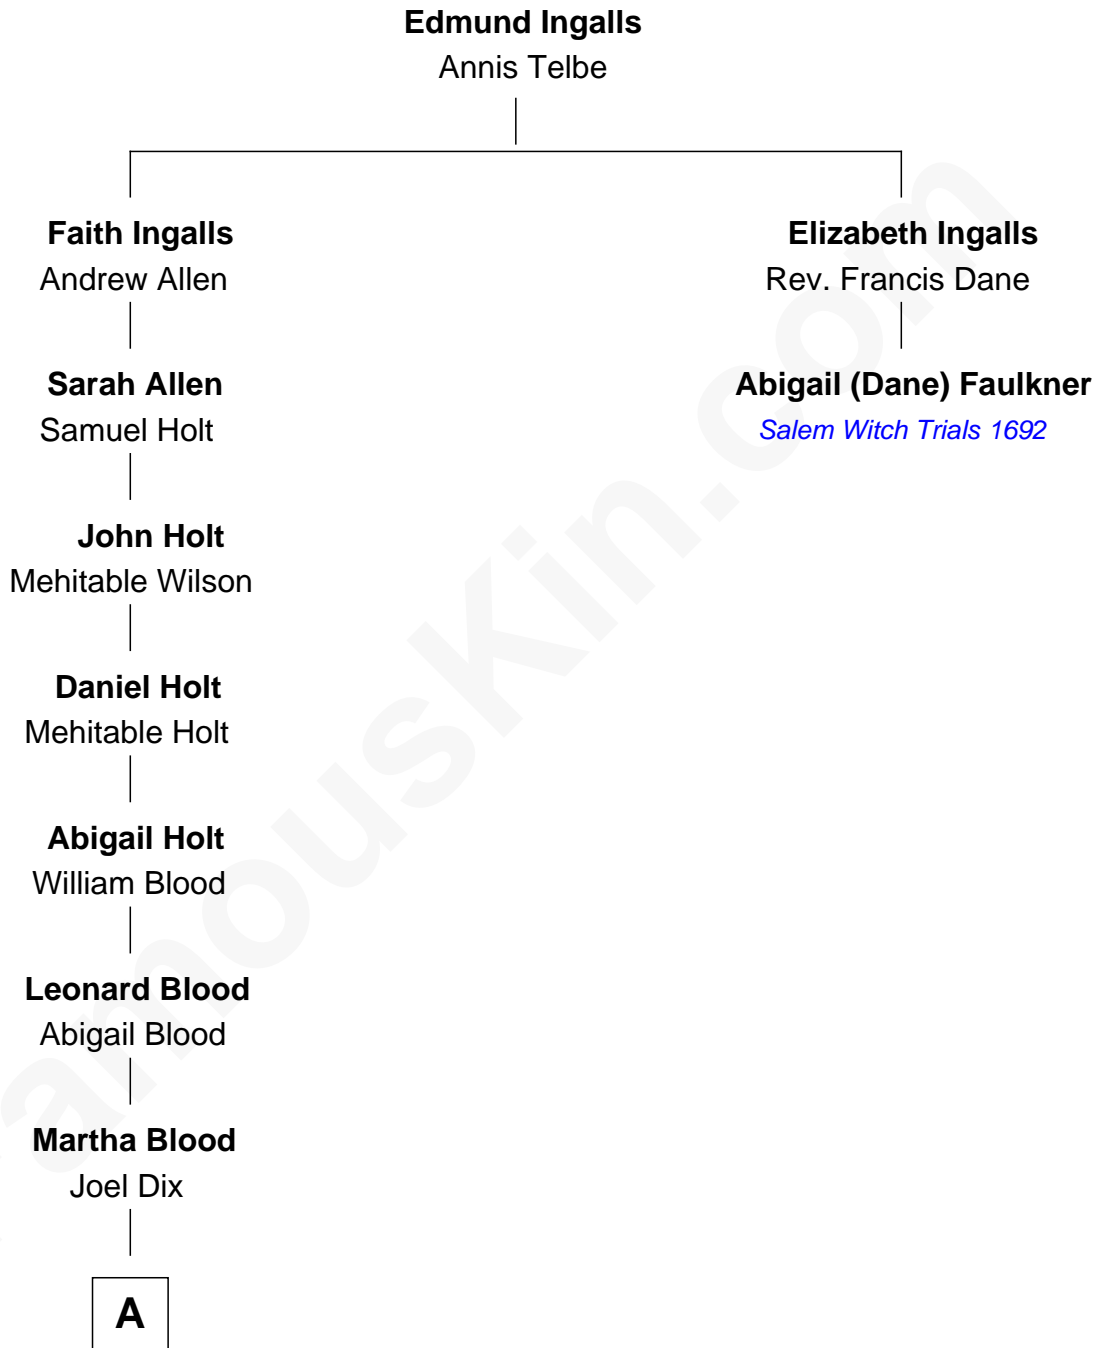

FamousKin.com

Relationship Chart of

John Cena

Movie Actor and WWE Pro Wrestler

1st cousin 10 times removed of

Abigail (Dane) Faulkner

Accused of Witchcraft, Salem 1692

A

—
Martha Emma Dix

Charles H. Nichols

—
Charles Nichols

Julia Ellen Skelton

—
Natalie Nichols

Ulysses John Lupien

—
Carol Frances Lupien

John Joseph Cena