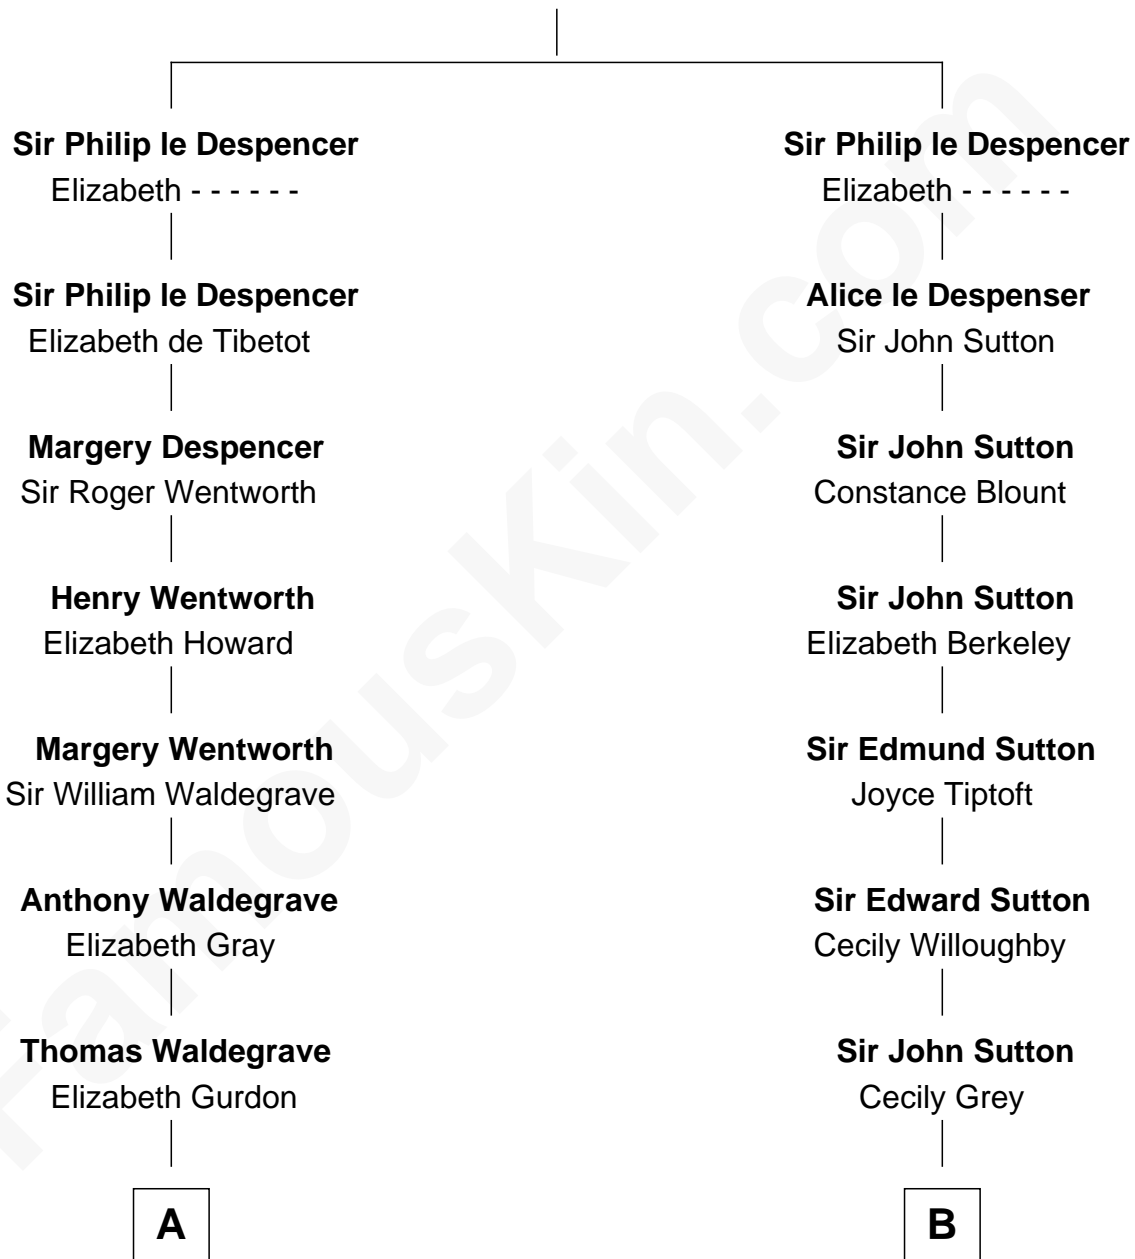

Anna Faris

TV and Movie Actress

Sir Philip le Despencer

Joan de Cobham