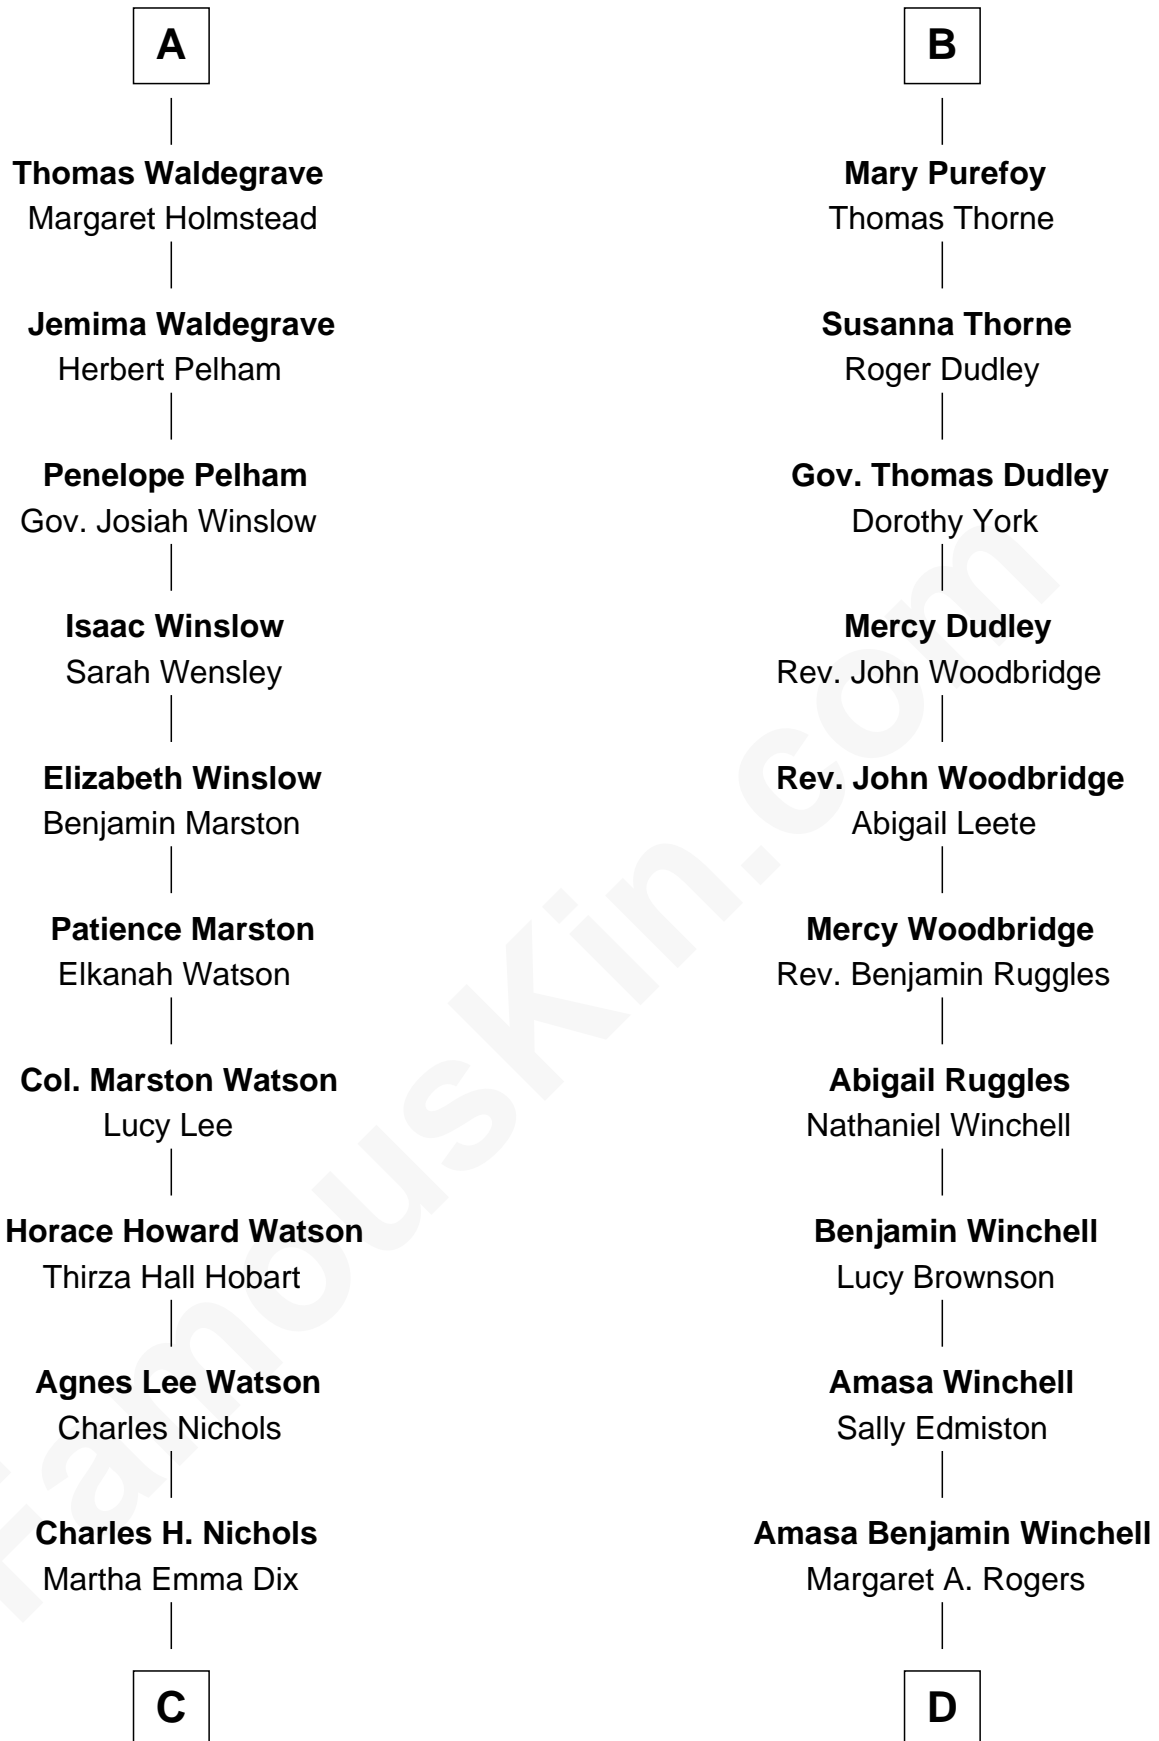

## Relationship Chart of

### John Cena

*Movie Actor and WWE Pro Wrestler*

20th cousin 1 time removed of

### Anna Faris

*TV and Movie Actress*

**Sir John Howard**

Alice de Bois

**C**

**Charles Nichols**  
Julia Ellen Skelton

**Natalie Nichols**  
Ulysses John Lupien

**Carol Frances Lupien**  
John Joseph Cena