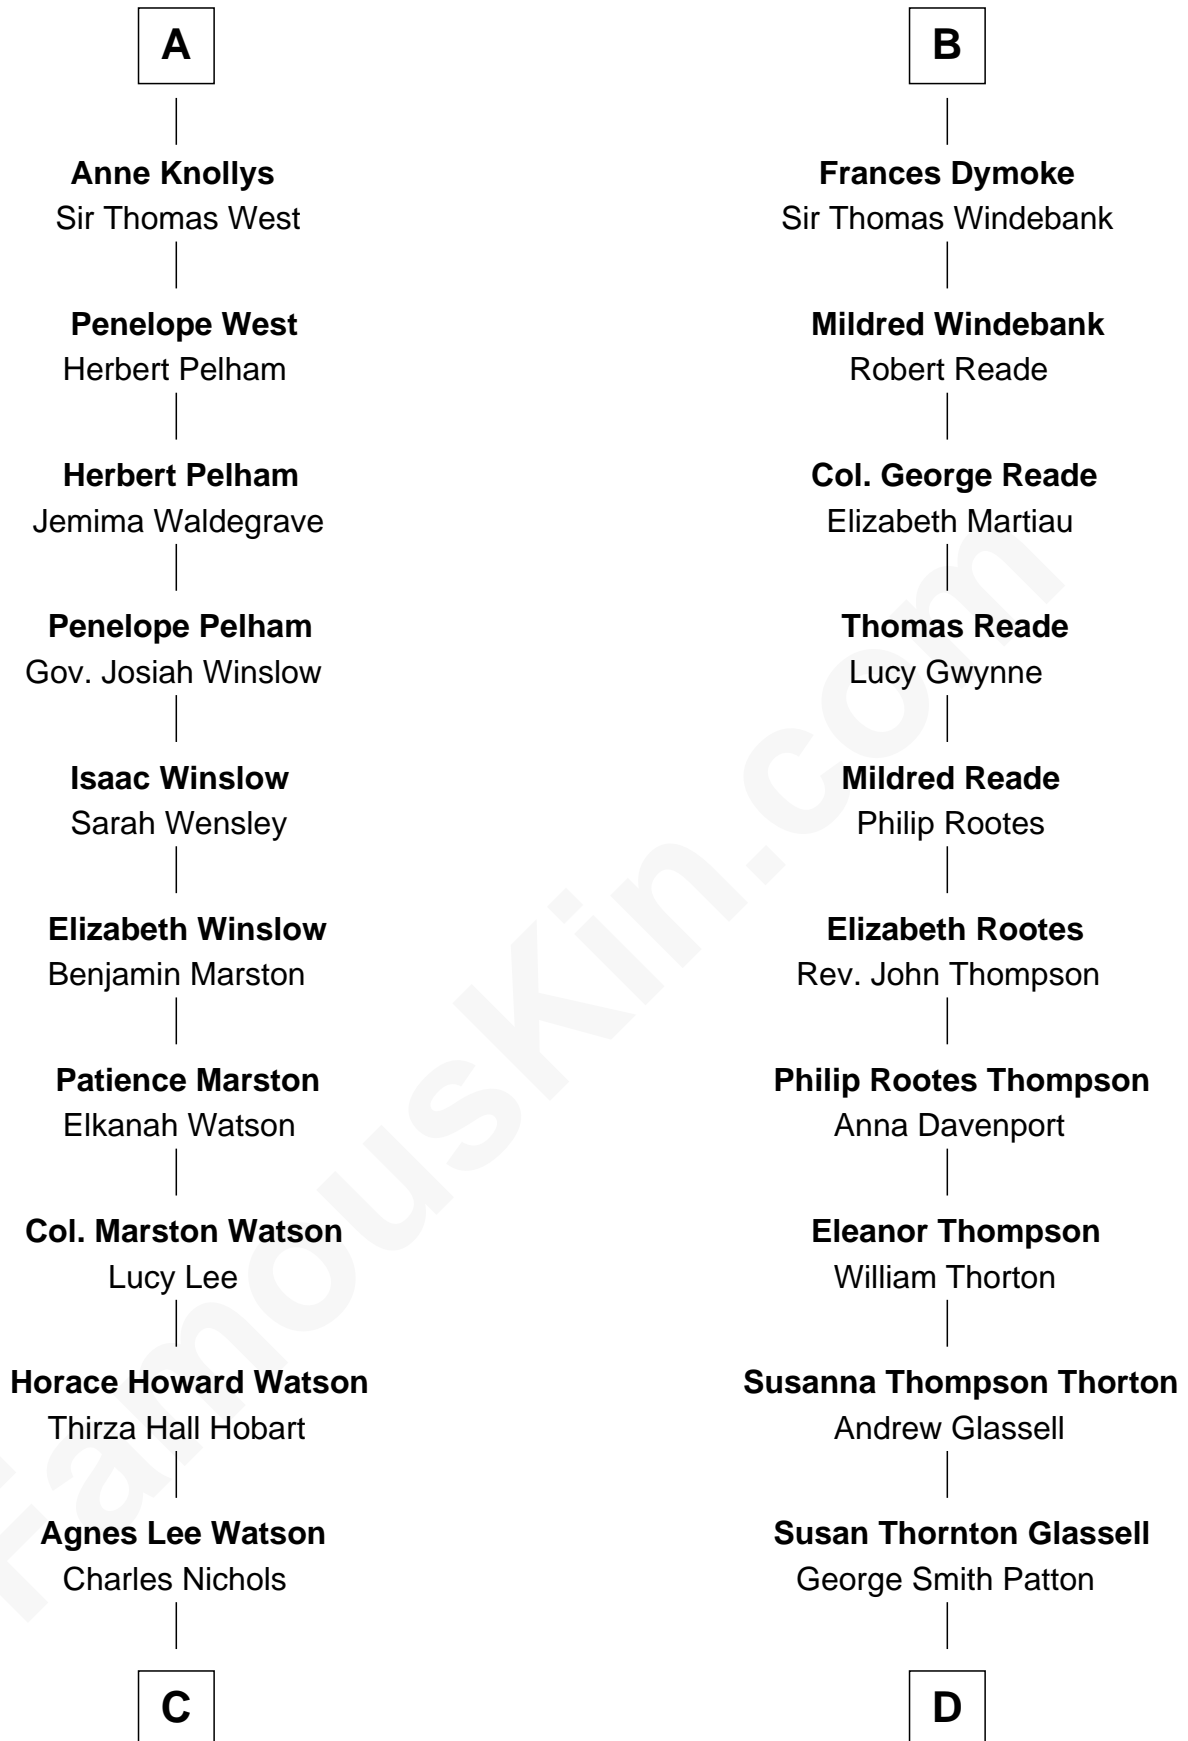

FamousKin.com

Relationship Chart of

John Cena

Movie Actor and WWE Pro Wrestler

18th cousin 3 times removed of

General George S. Patton

U.S. Army - World War II

Sir Thomas de Beauchamp

Margaret de Welles

Sir Thomas Dymoke

Sir Robert Dymoke

Ann Sparrow

Sir Edward Dymoke

Anne Talboys

B

C