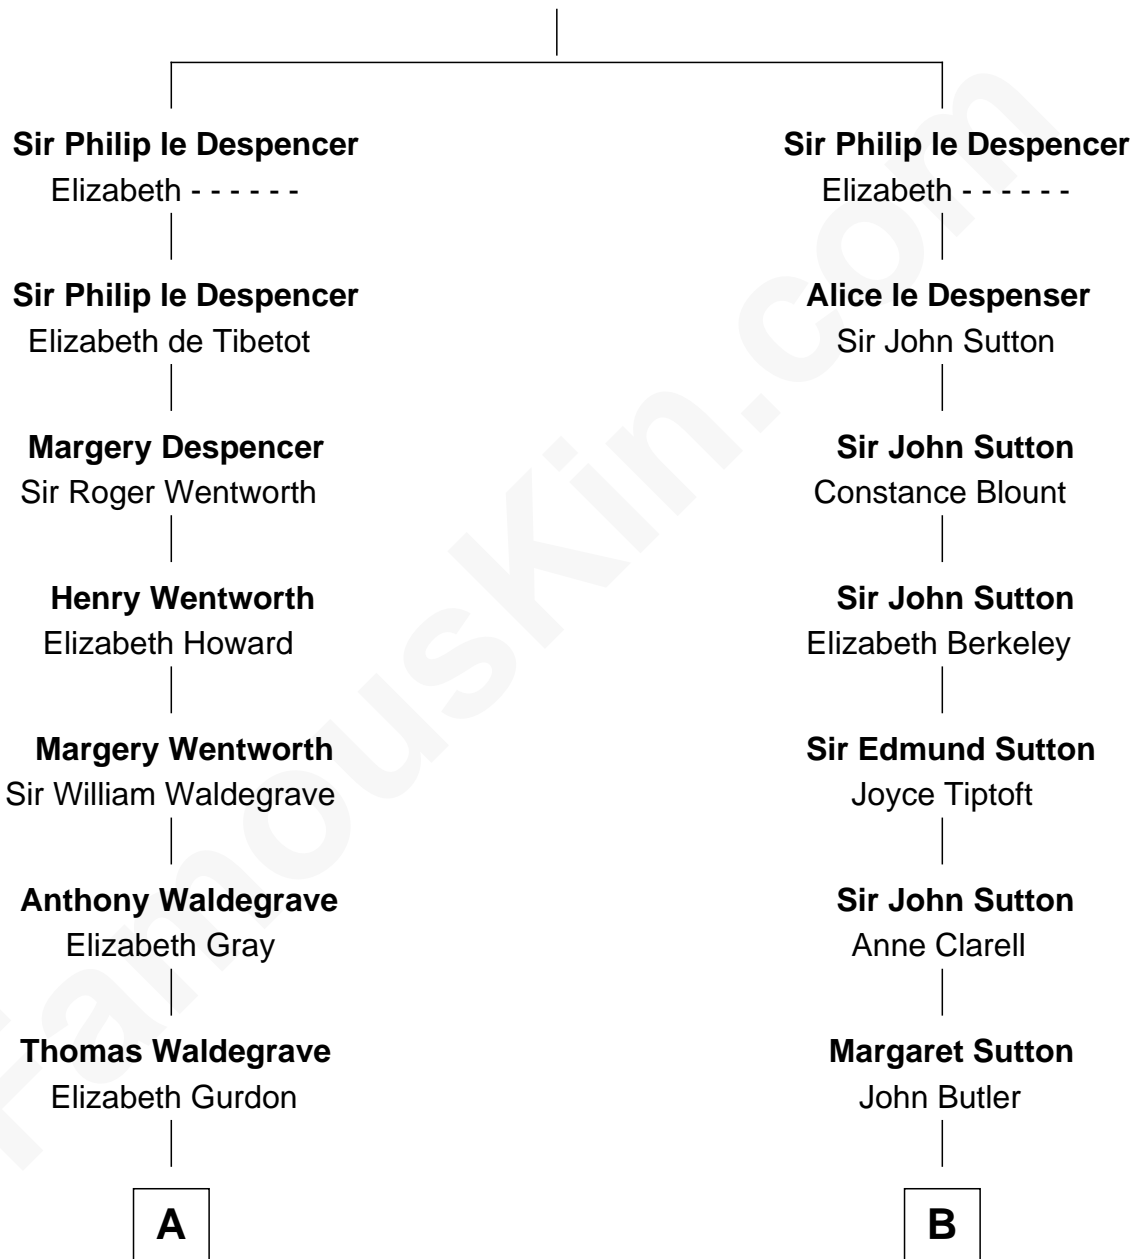

Sir Philip le Despencer

Joan de Cobham