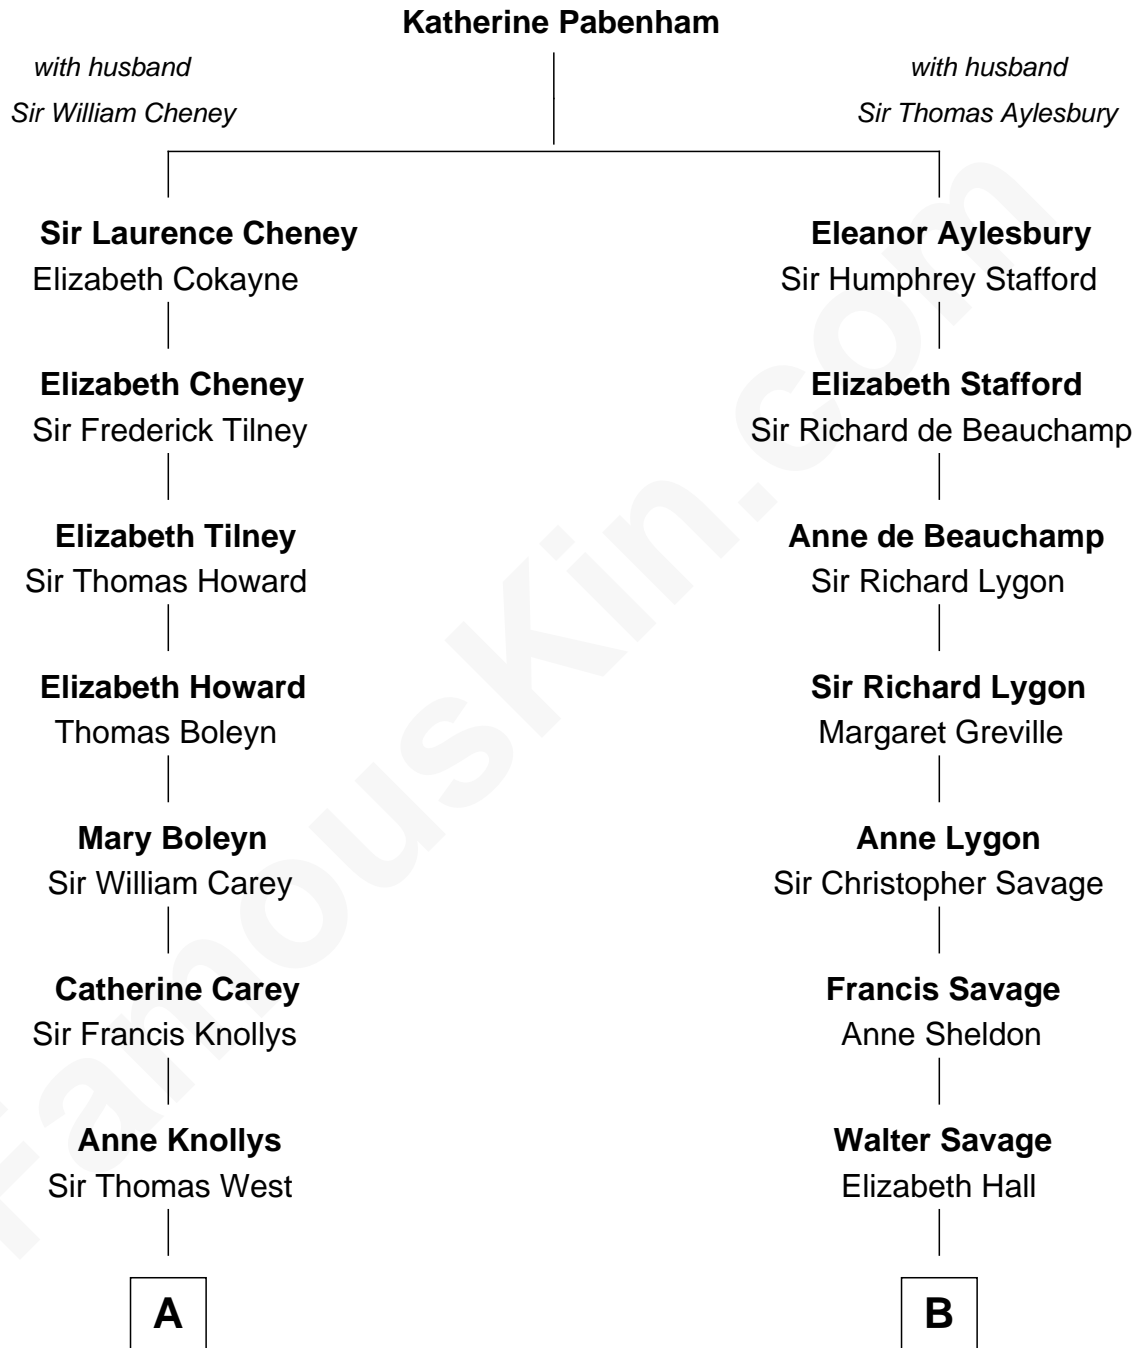

FamousKin.com

Relationship Chart of

John Cena

Movie Actor and WWE Pro Wrestler

17th cousin 3 times removed of

General George S. Patton

U.S. Army - World War II

C

—
Charles Nichols
Julia Ellen Skelton

—
Natalie Nichols
Ulysses John Lupien

—
Carol Frances Lupien
John Joseph Cena

—
John Cena
Actor and Pro Wrestler

FamousKin.com