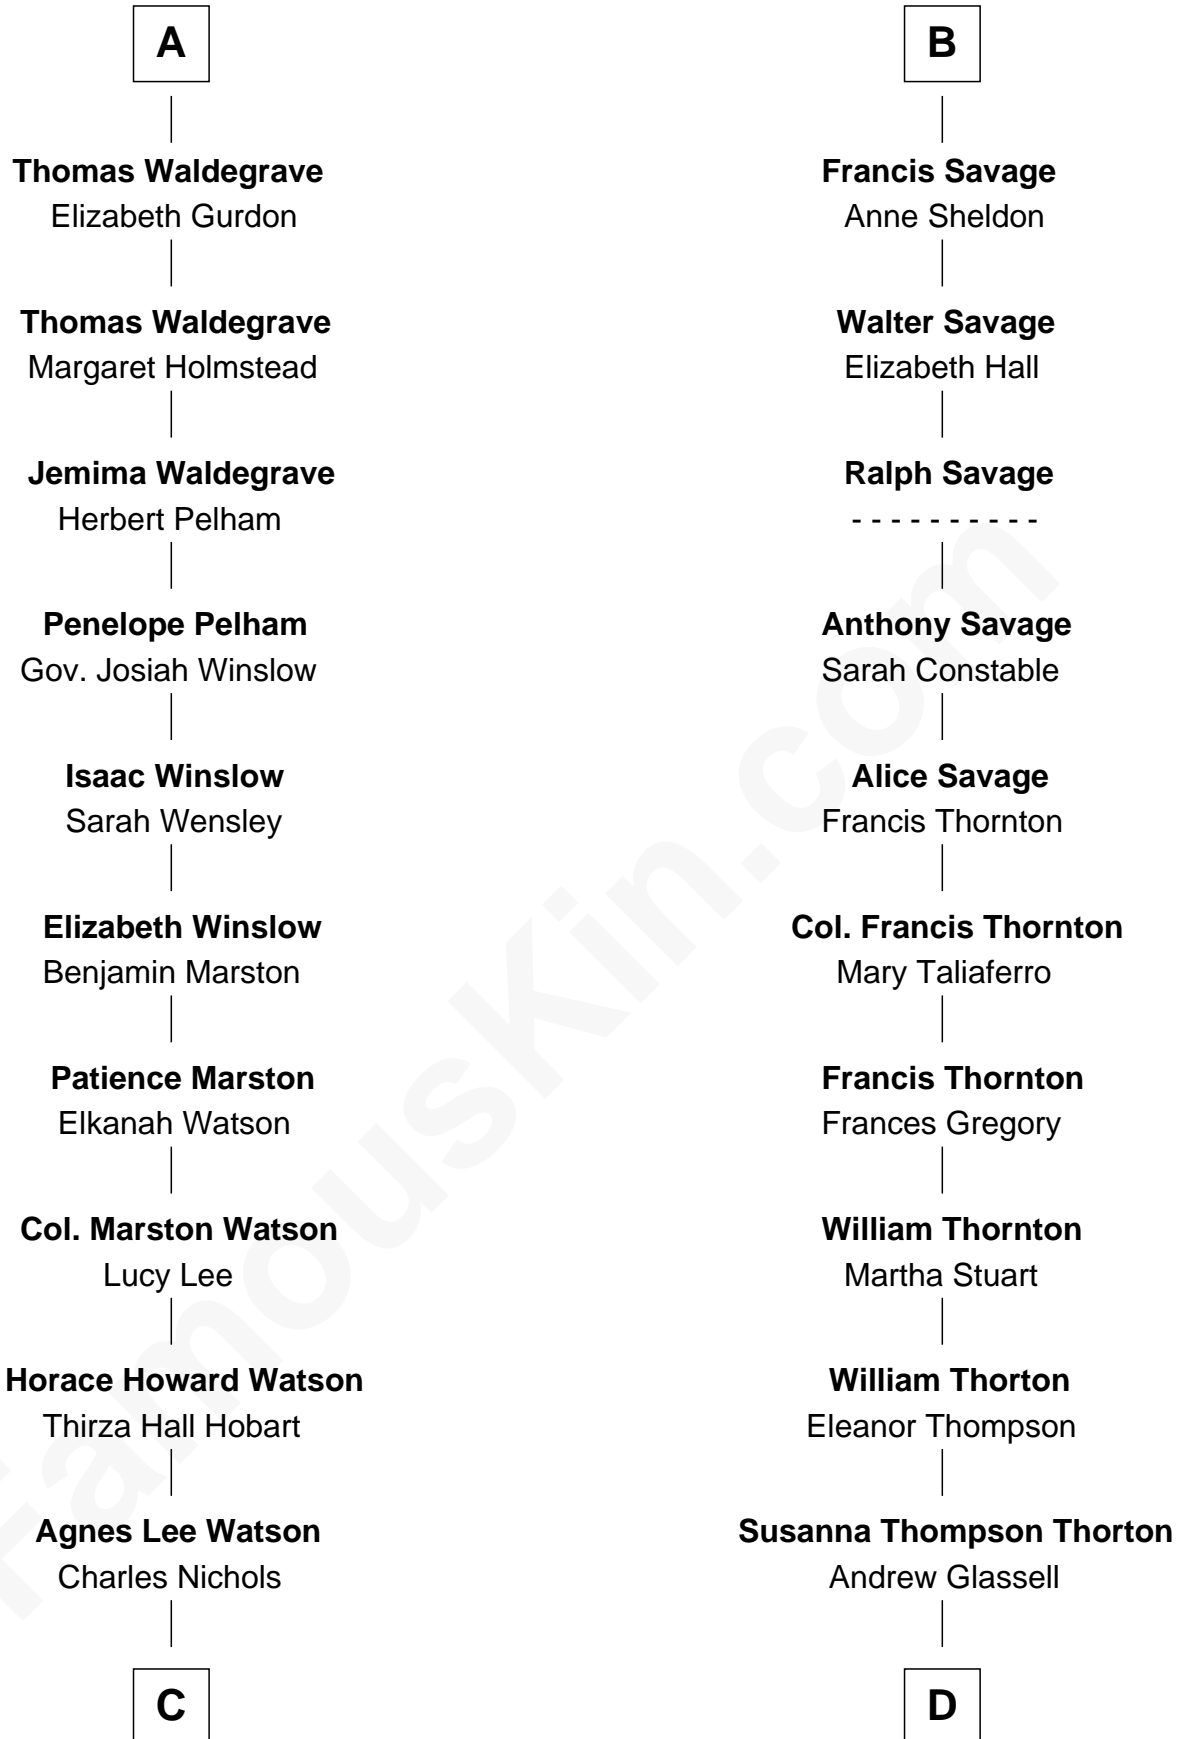

FamousKin.com

Relationship Chart of

John Cena

Movie Actor and WWE Pro Wrestler

19th cousin 2 times removed of

General George S. Patton

U.S. Army - World War II

Bartholomew de Badlesmere

Margaret de Clare

Margaret de Badlesmere

Sir John de Tibetot

Sir Robert de Tibetot

Margaret Deincourt

Elizabeth de Tibetot

Sir Philip le Despencer

Margery Despencer

Sir Roger Wentworth

Henry Wentworth

Elizabeth Howard

Margery Wentworth

Sir William Waldegrave

Anthony Waldegrave

Elizabeth Gray

A

Katherine Stanley

Sir John Savage

Sir Christopher Savage

Anne Stanley

Sir Christopher Savage

Anne Lygon

B

C