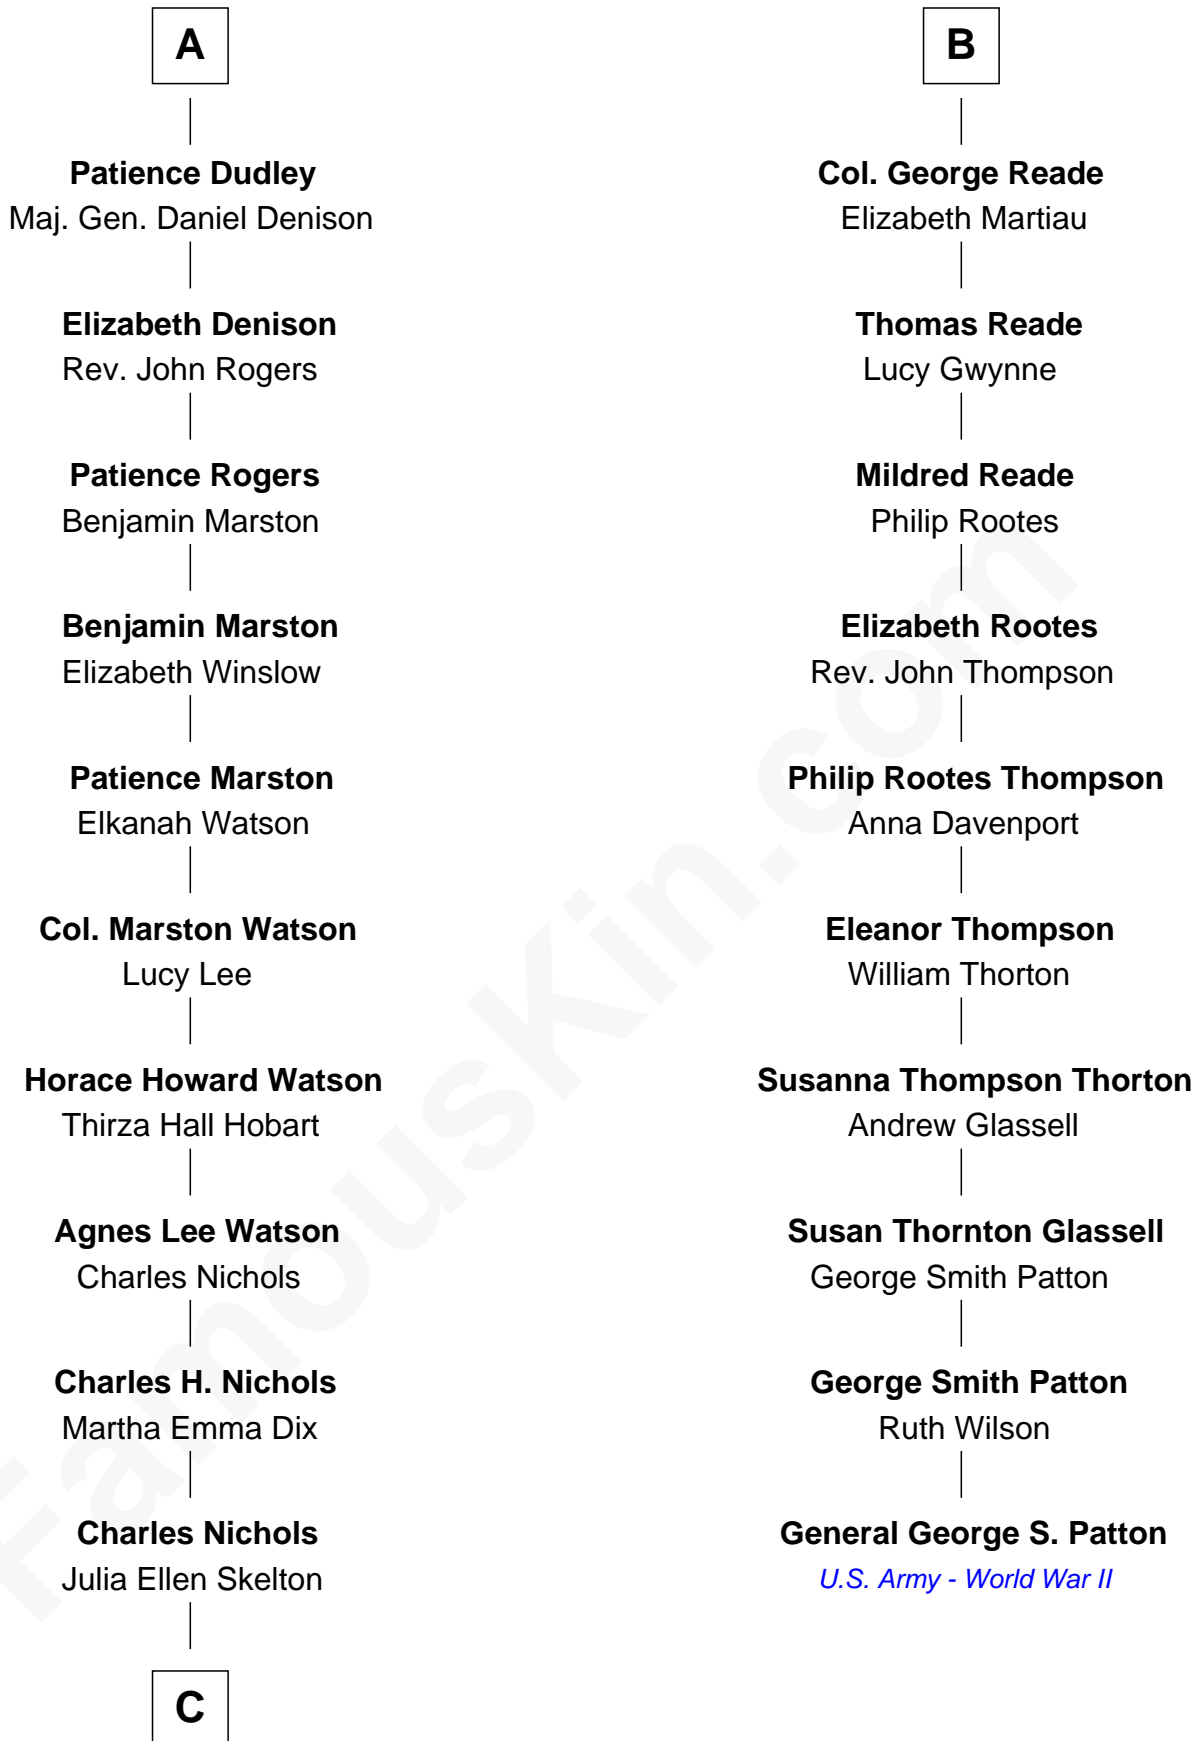

FamousKin.com

Relationship Chart of

John Cena

Movie Actor and WWE Pro Wrestler

16th cousin 3 times removed of

General George S. Patton

U.S. Army - World War II

C