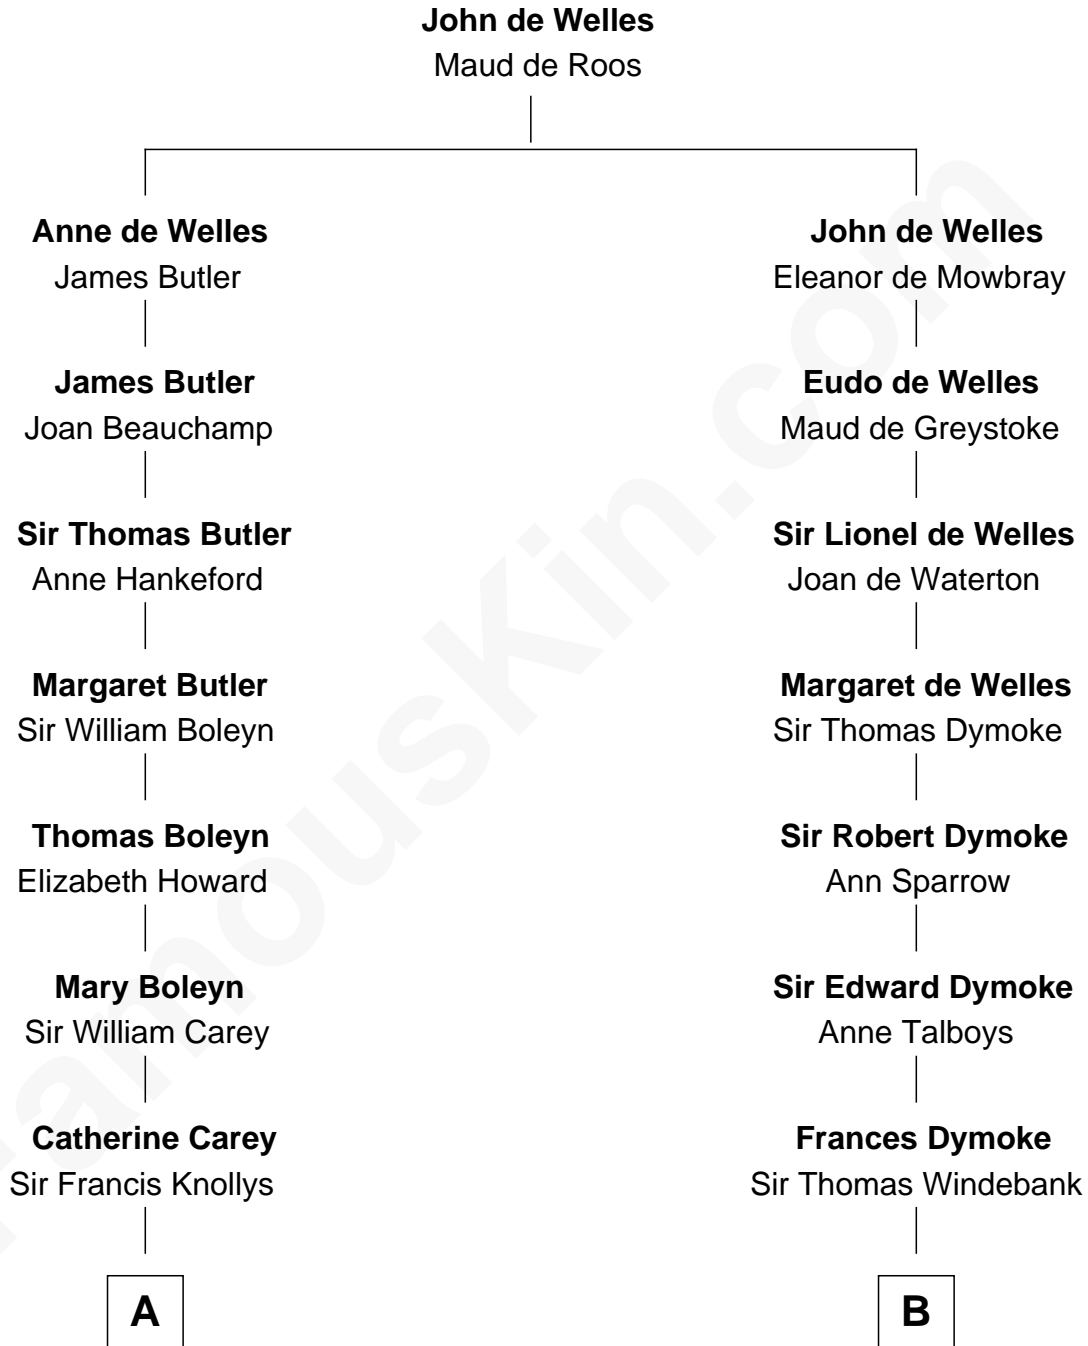

FamousKin.com

Relationship Chart of

John Cena

Movie Actor and WWE Pro Wrestler

17th cousin 4 times removed of

General George S. Patton

U.S. Army - World War II

C

—
Charles H. Nichols

Martha Emma Dix

—
Charles Nichols

Julia Ellen Skelton

—
Natalie Nichols

Ulysses John Lupien

—
Carol Frances Lupien

John Joseph Cena