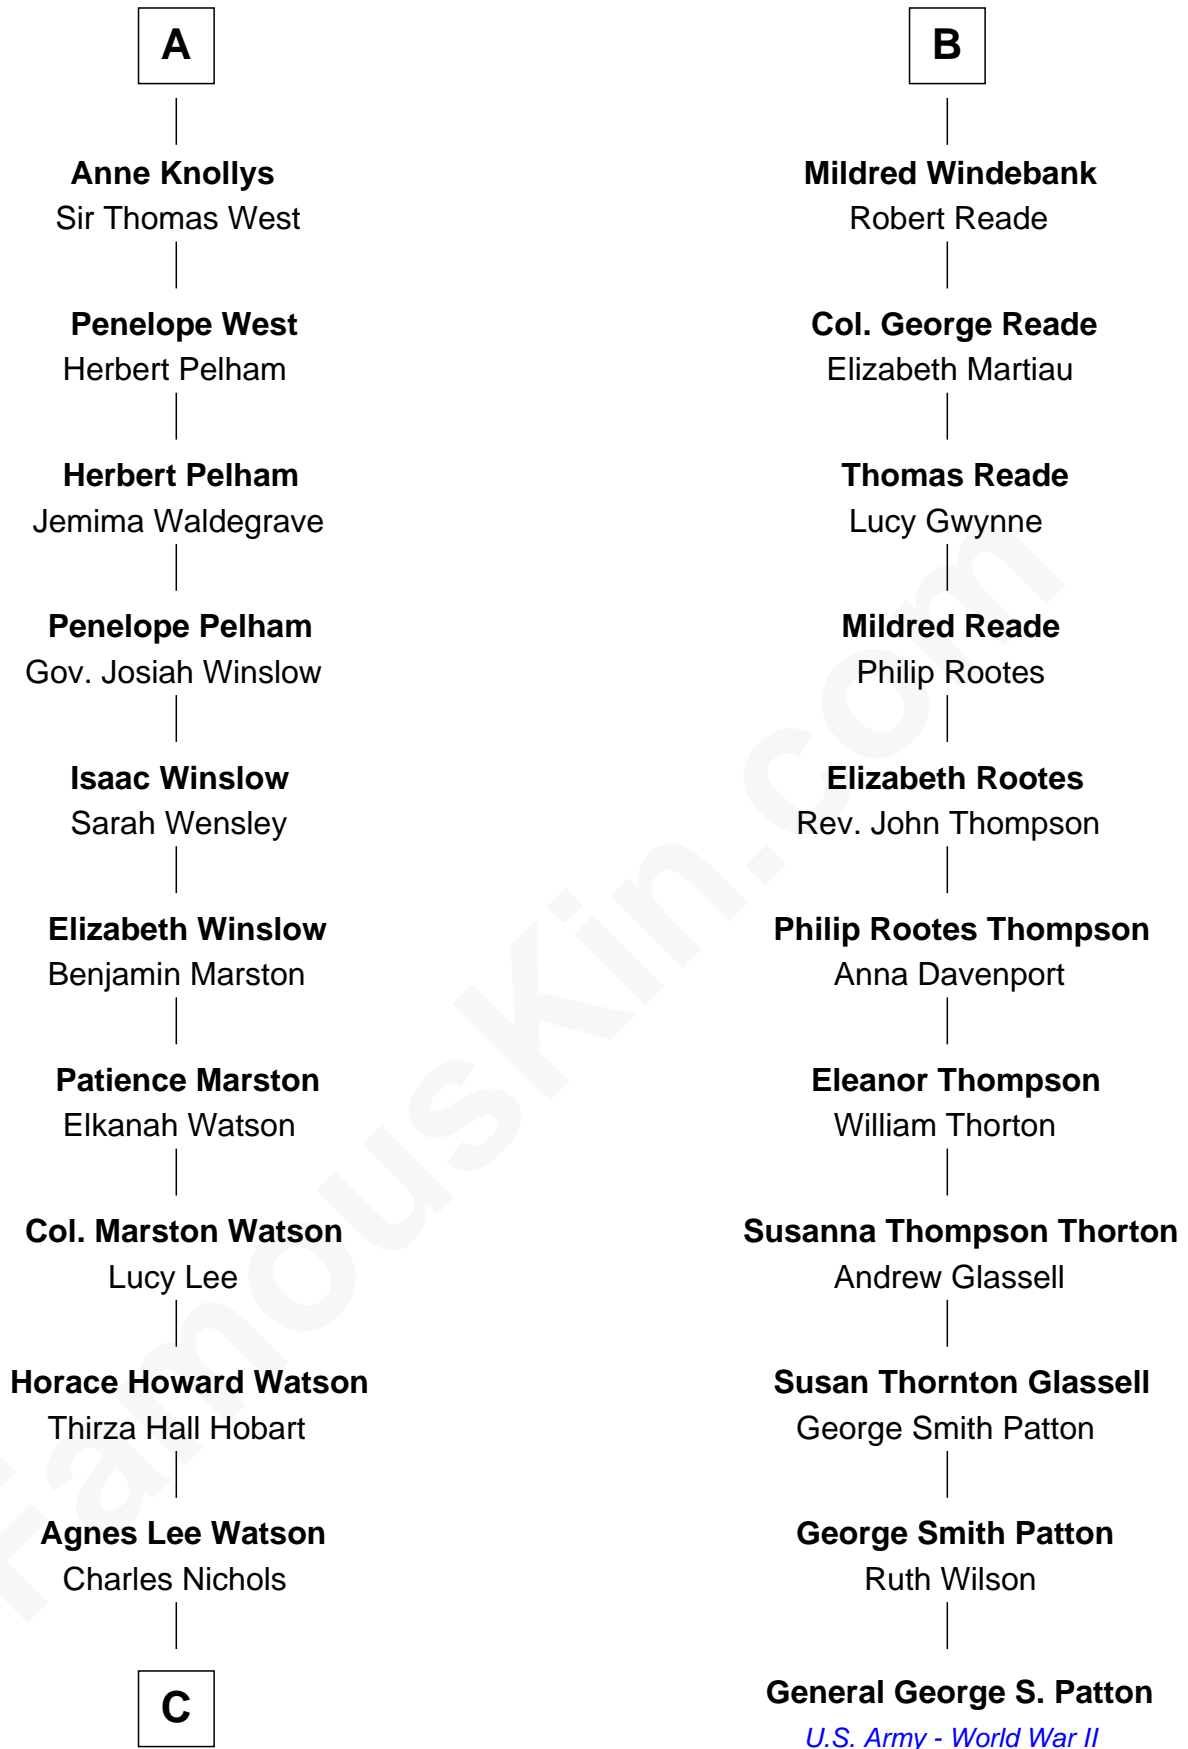

FamousKin.com

Relationship Chart of

John Cena

Movie Actor and WWE Pro Wrestler

17th cousin 4 times removed of

General George S. Patton

U.S. Army - World War II

C