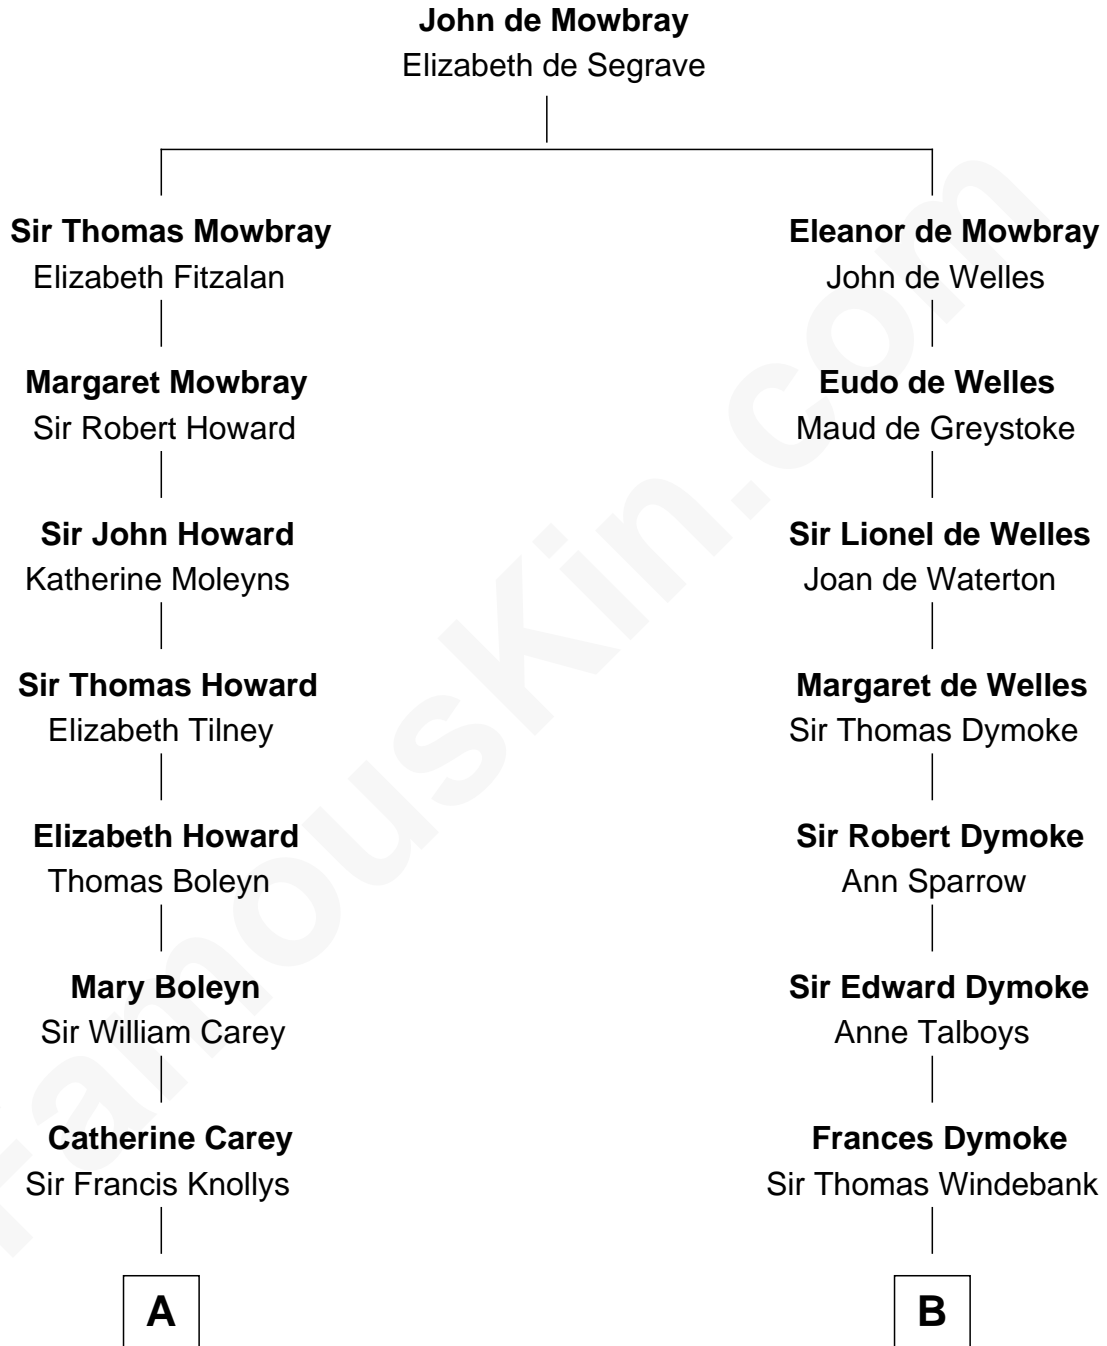

FamousKin.com

Relationship Chart of

John Cena

Movie Actor and WWE Pro Wrestler

17th cousin 4 times removed of

General George S. Patton

U.S. Army - World War II

C

—
Charles H. Nichols

Martha Emma Dix

—
Charles Nichols

Julia Ellen Skelton

—
Natalie Nichols

Ulysses John Lupien

—
Carol Frances Lupien

John Joseph Cena