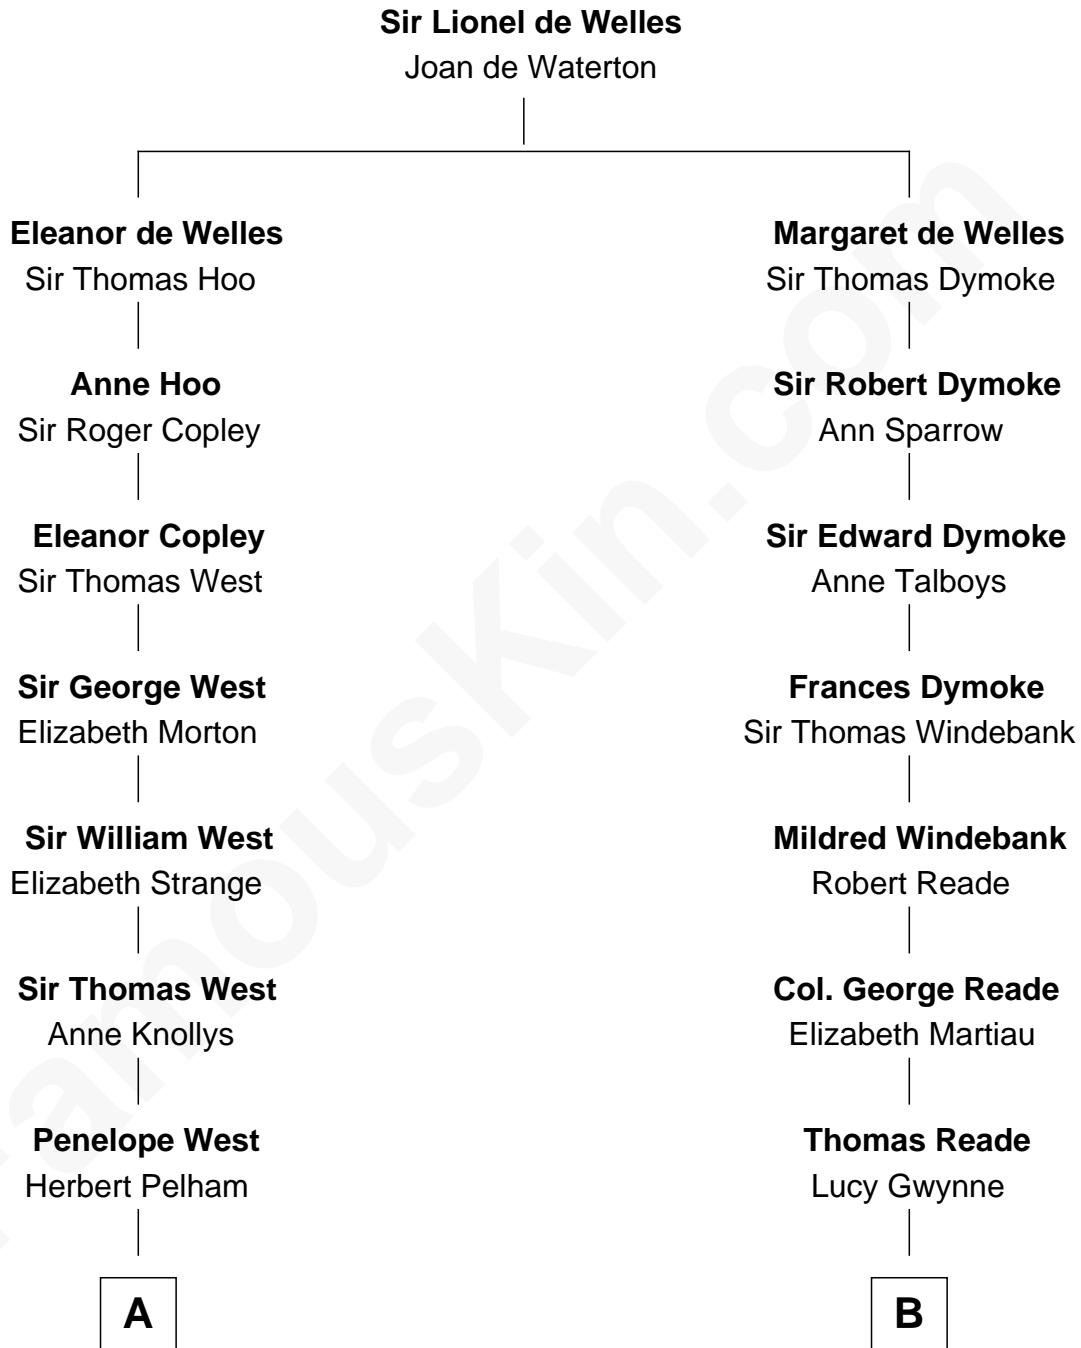

FamousKin.com

Relationship Chart of

John Cena

Movie Actor and WWE Pro Wrestler

14th cousin 5 times removed of

General George S. Patton

U.S. Army - World War II

C

Natalie Nichols
Ulysses John Lupien

Carol Frances Lupien
John Joseph Cena

John Cena
Actor and Pro Wrestler

FamousKin.com