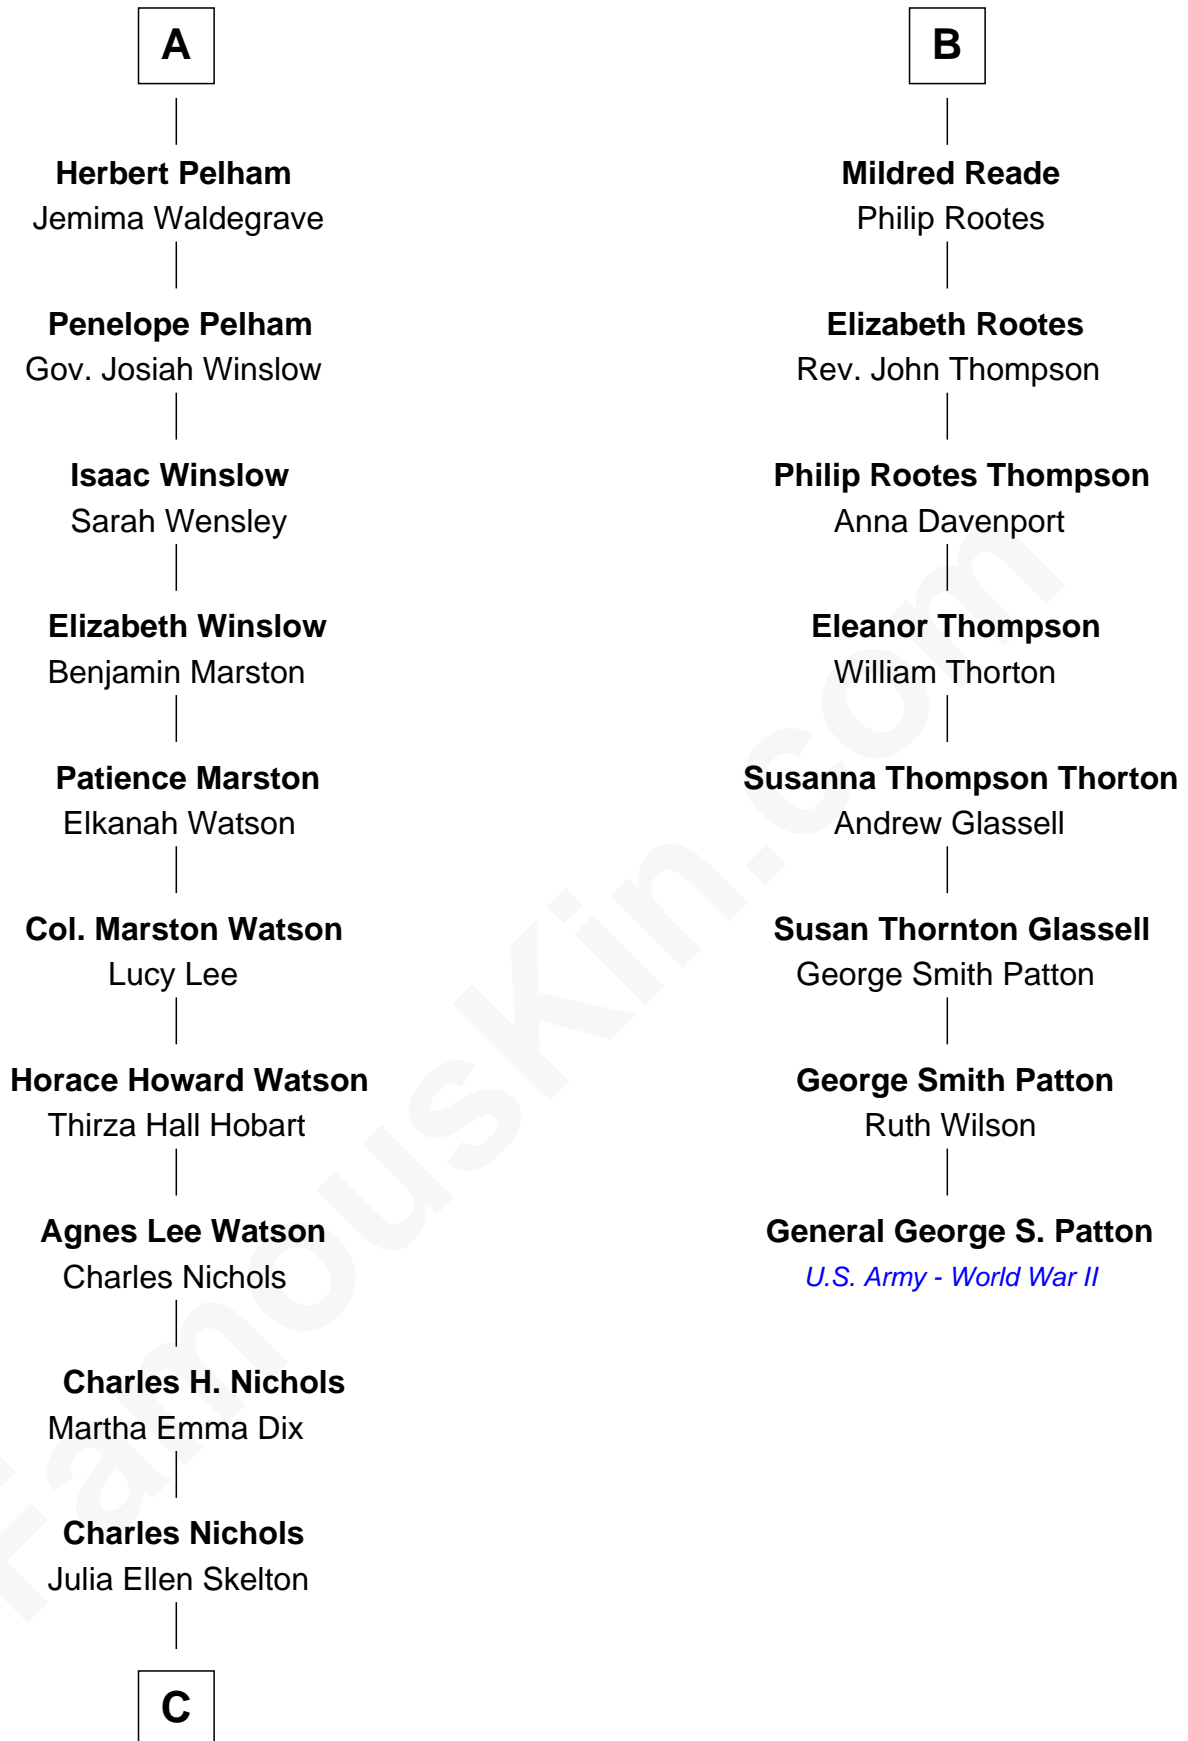

FamousKin.com

Relationship Chart of

John Cena

Movie Actor and WWE Pro Wrestler

14th cousin 5 times removed of

General George S. Patton

U.S. Army - World War II

C