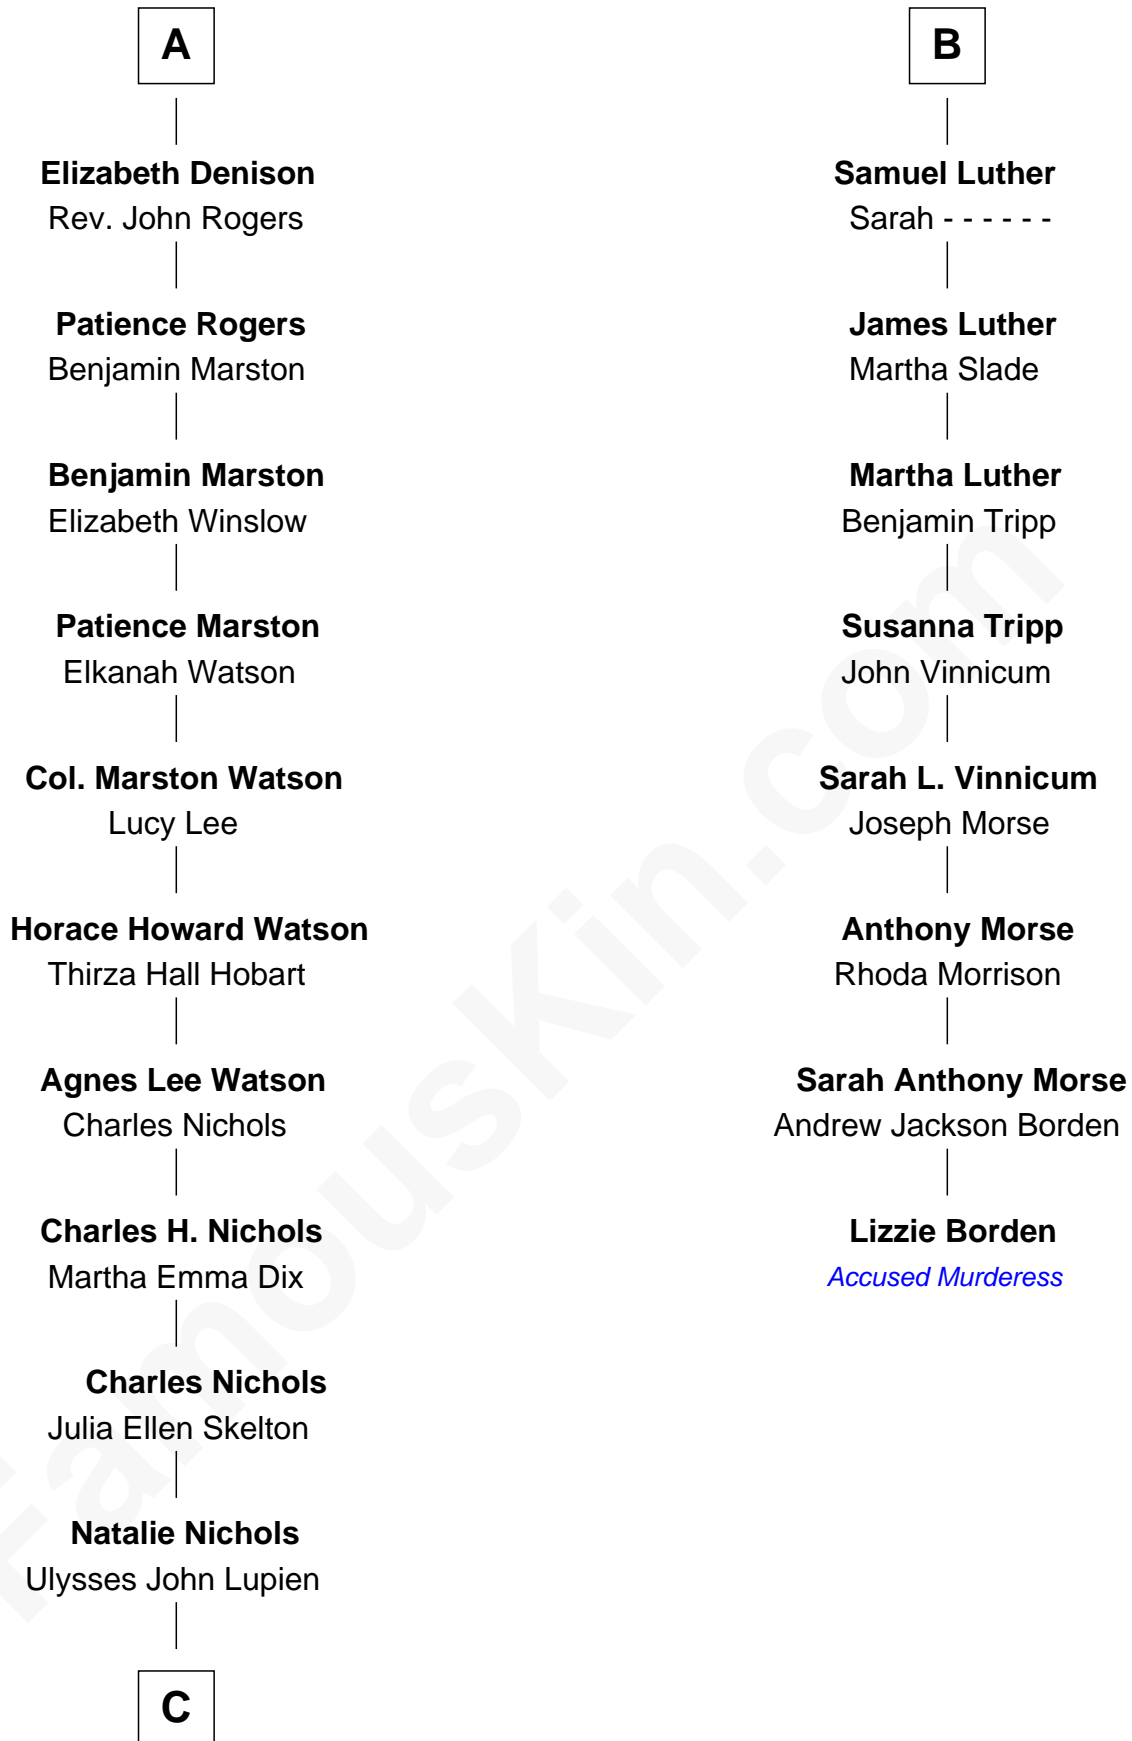

FamousKin.com

Relationship Chart of

John Cena

Movie Actor and WWE Pro Wrestler

14th cousin 4 times removed of

Lizzie Borden

Accused Murderess

C