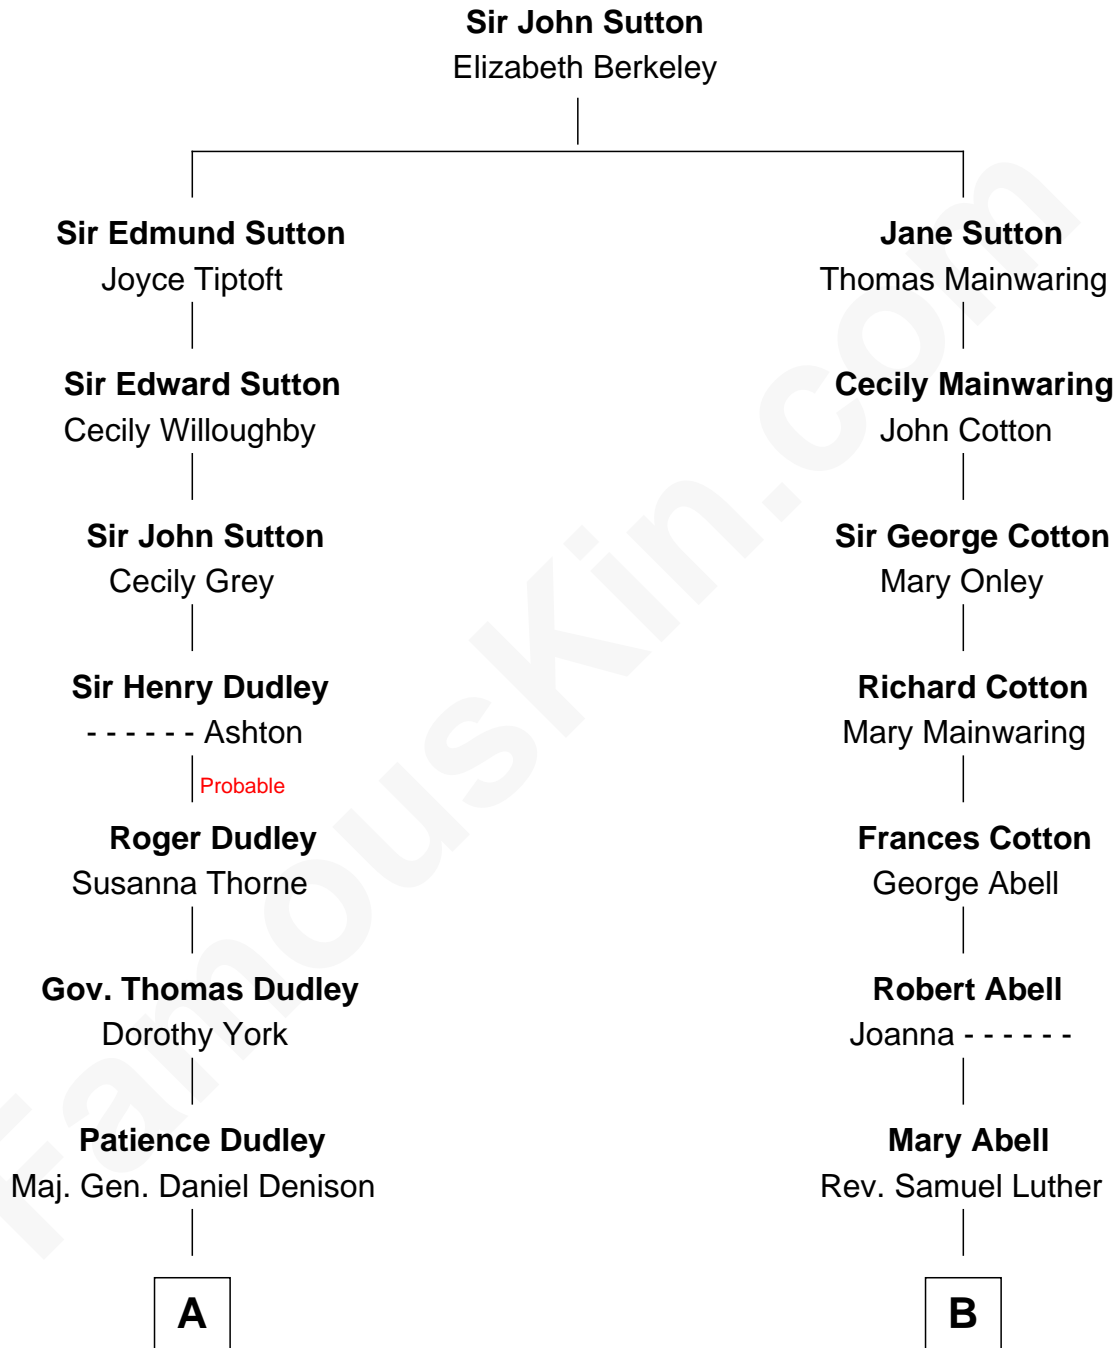

FamousKin.com

Relationship Chart of

John Cena

Movie Actor and WWE Pro Wrestler

14th cousin 4 times removed of

Lizzie Borden

Accused Murderess

C