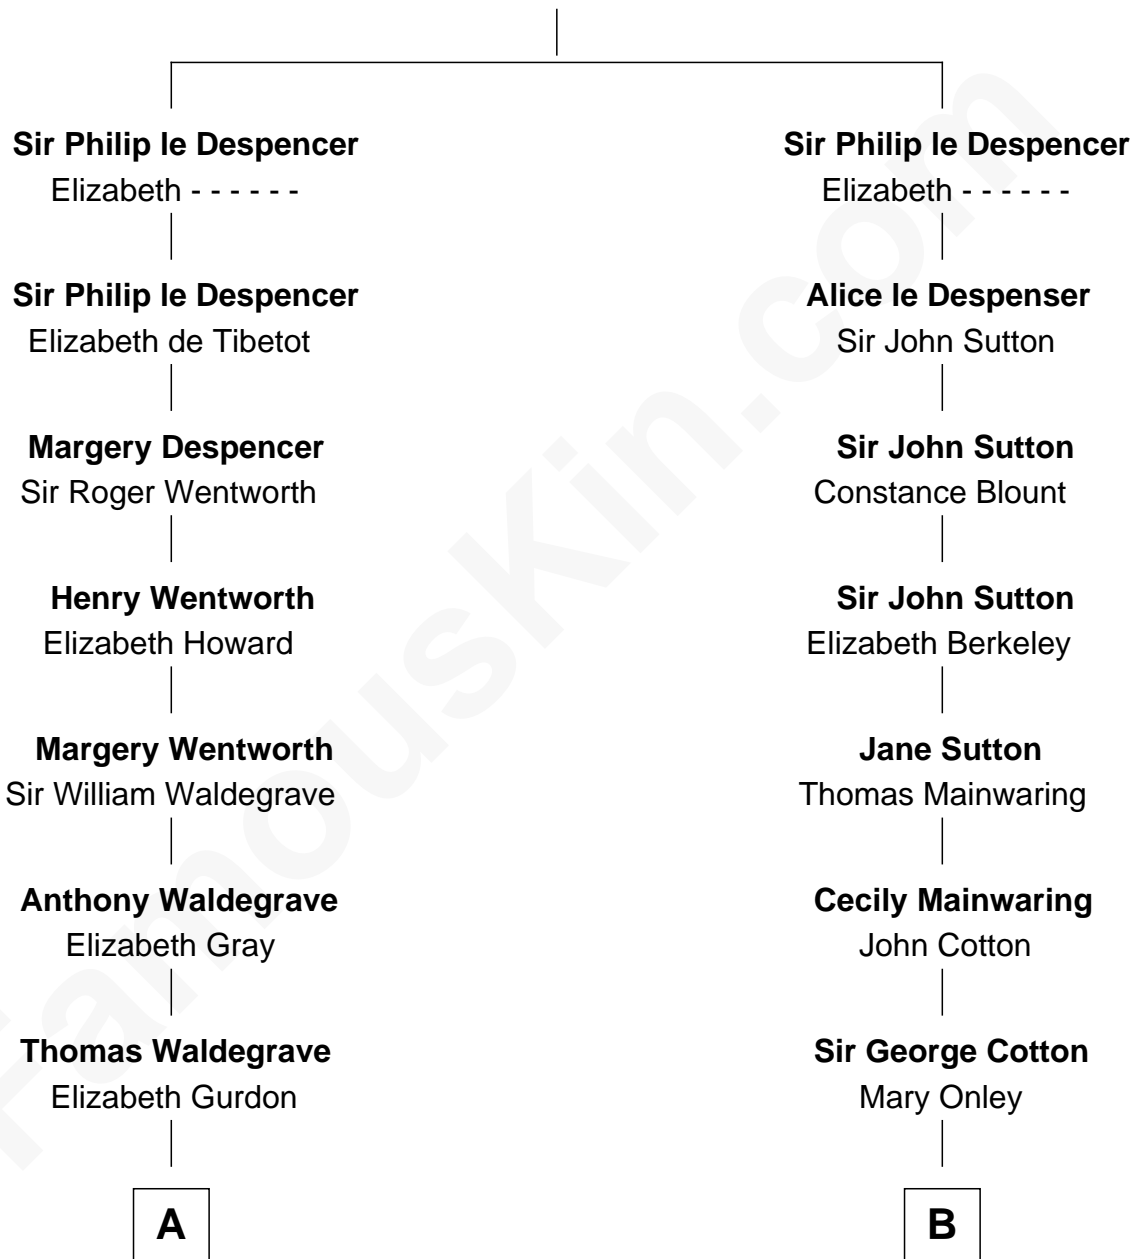

Lizzie Borden

Accused Murderess

Sir Philip le Despencer

Joan de Cobham