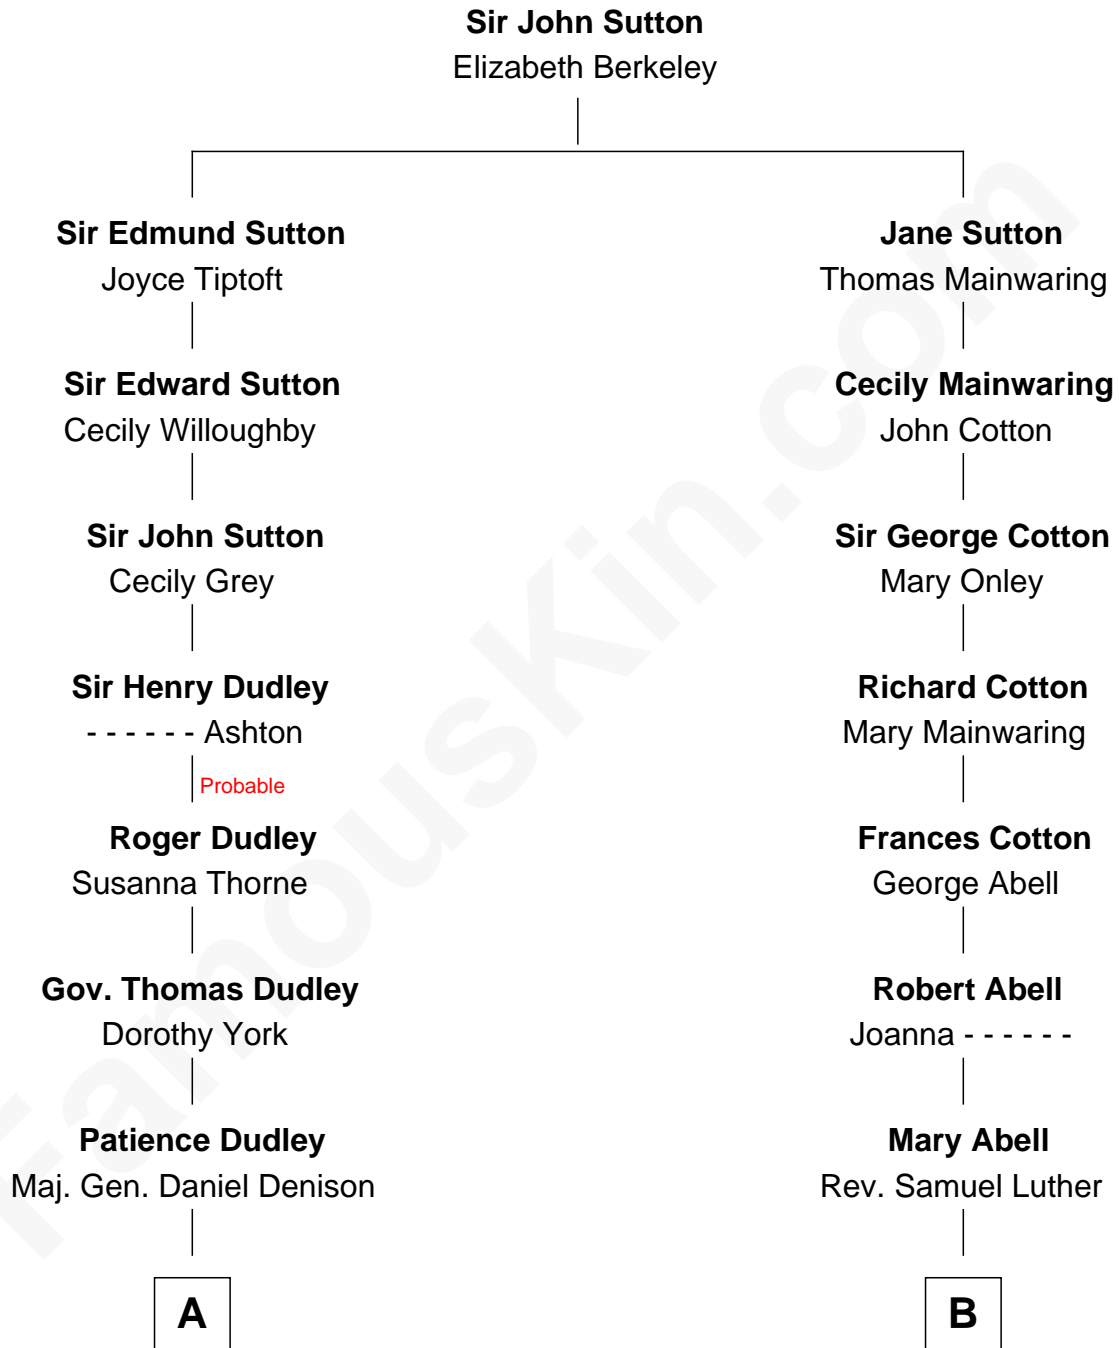

FamousKin.com

Relationship Chart of

John Cena

Movie Actor and WWE Pro Wrestler

15th cousin 3 times removed of

Elizabeth Montgomery
TV Actress - "Bewitched"

C

—
Carol Frances Lupien