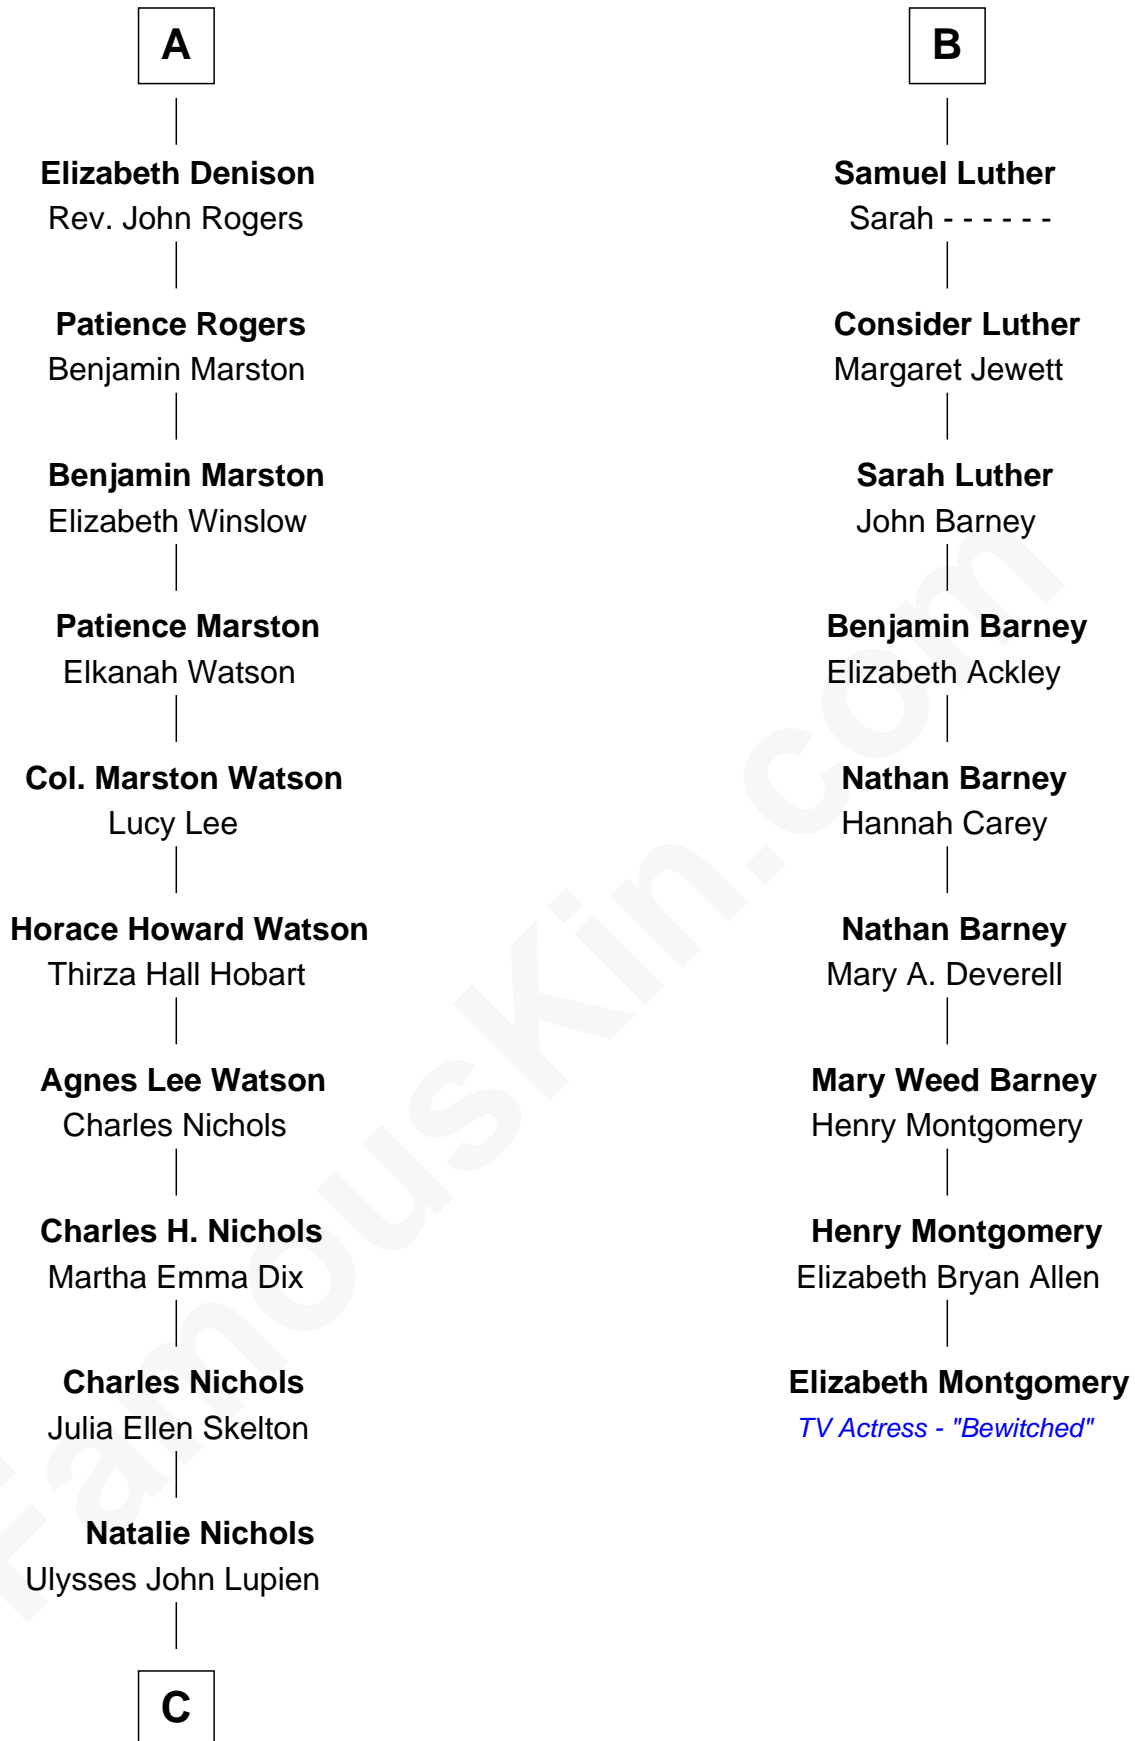

FamousKin.com

Relationship Chart of

John Cena

Movie Actor and WWE Pro Wrestler

15th cousin 3 times removed of

Elizabeth Montgomery
TV Actress - "Bewitched"

C

—
Carol Frances Lupien