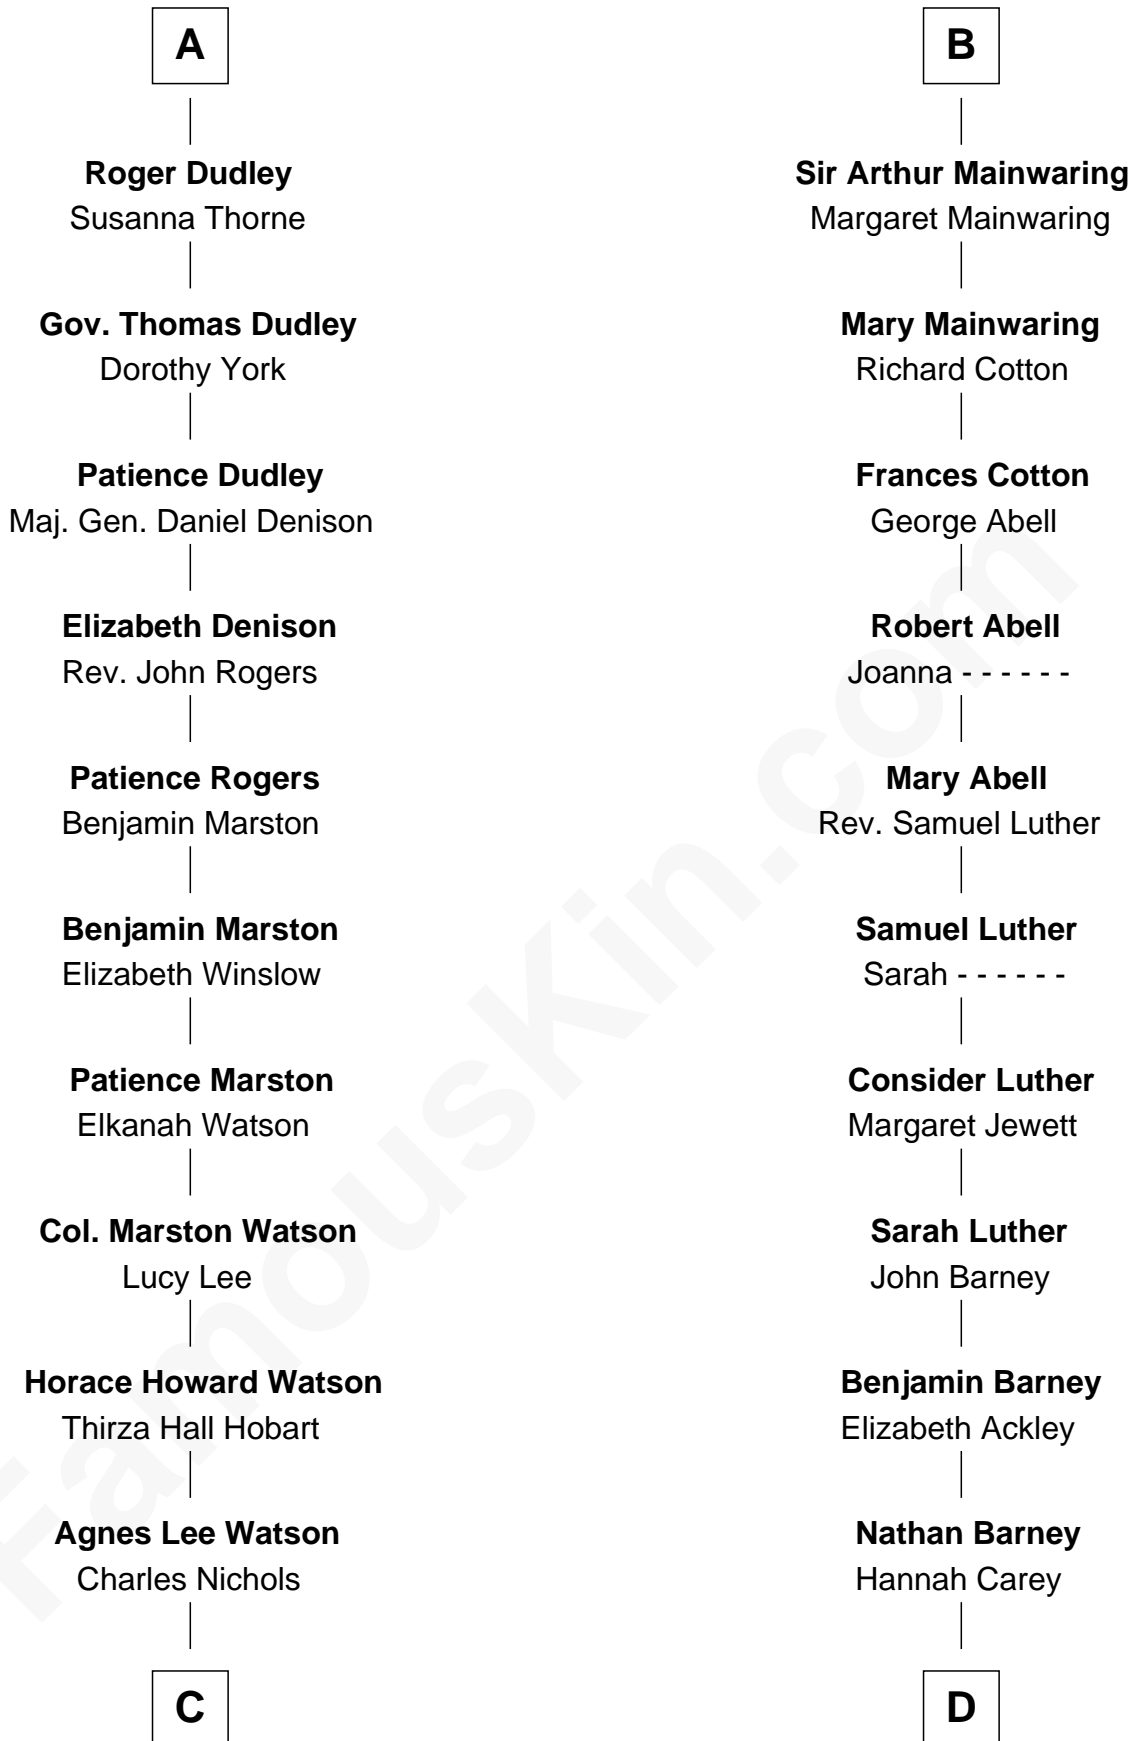

FamousKin.com

Relationship Chart of

John Cena

Movie Actor and WWE Pro Wrestler

20th cousin 1 time removed of

Elizabeth Montgomery

TV Actress - "Bewitched"

John Cena photo by [Edward Joseph Hersom II](#)