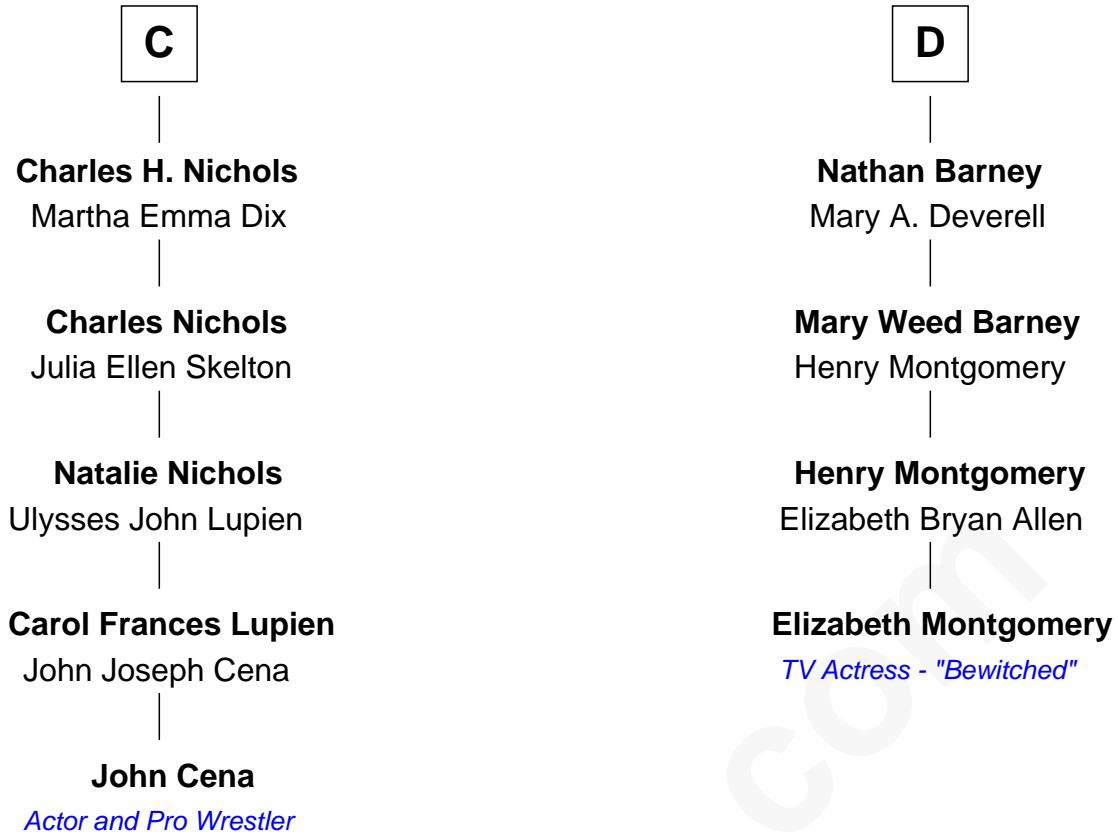

FamousKin.com

Relationship Chart of

John Cena

Movie Actor and WWE Pro Wrestler

20th cousin 1 time removed of

Elizabeth Montgomery

TV Actress - "Bewitched"

John Cena photo by [Edward Joseph Hersom II](#)