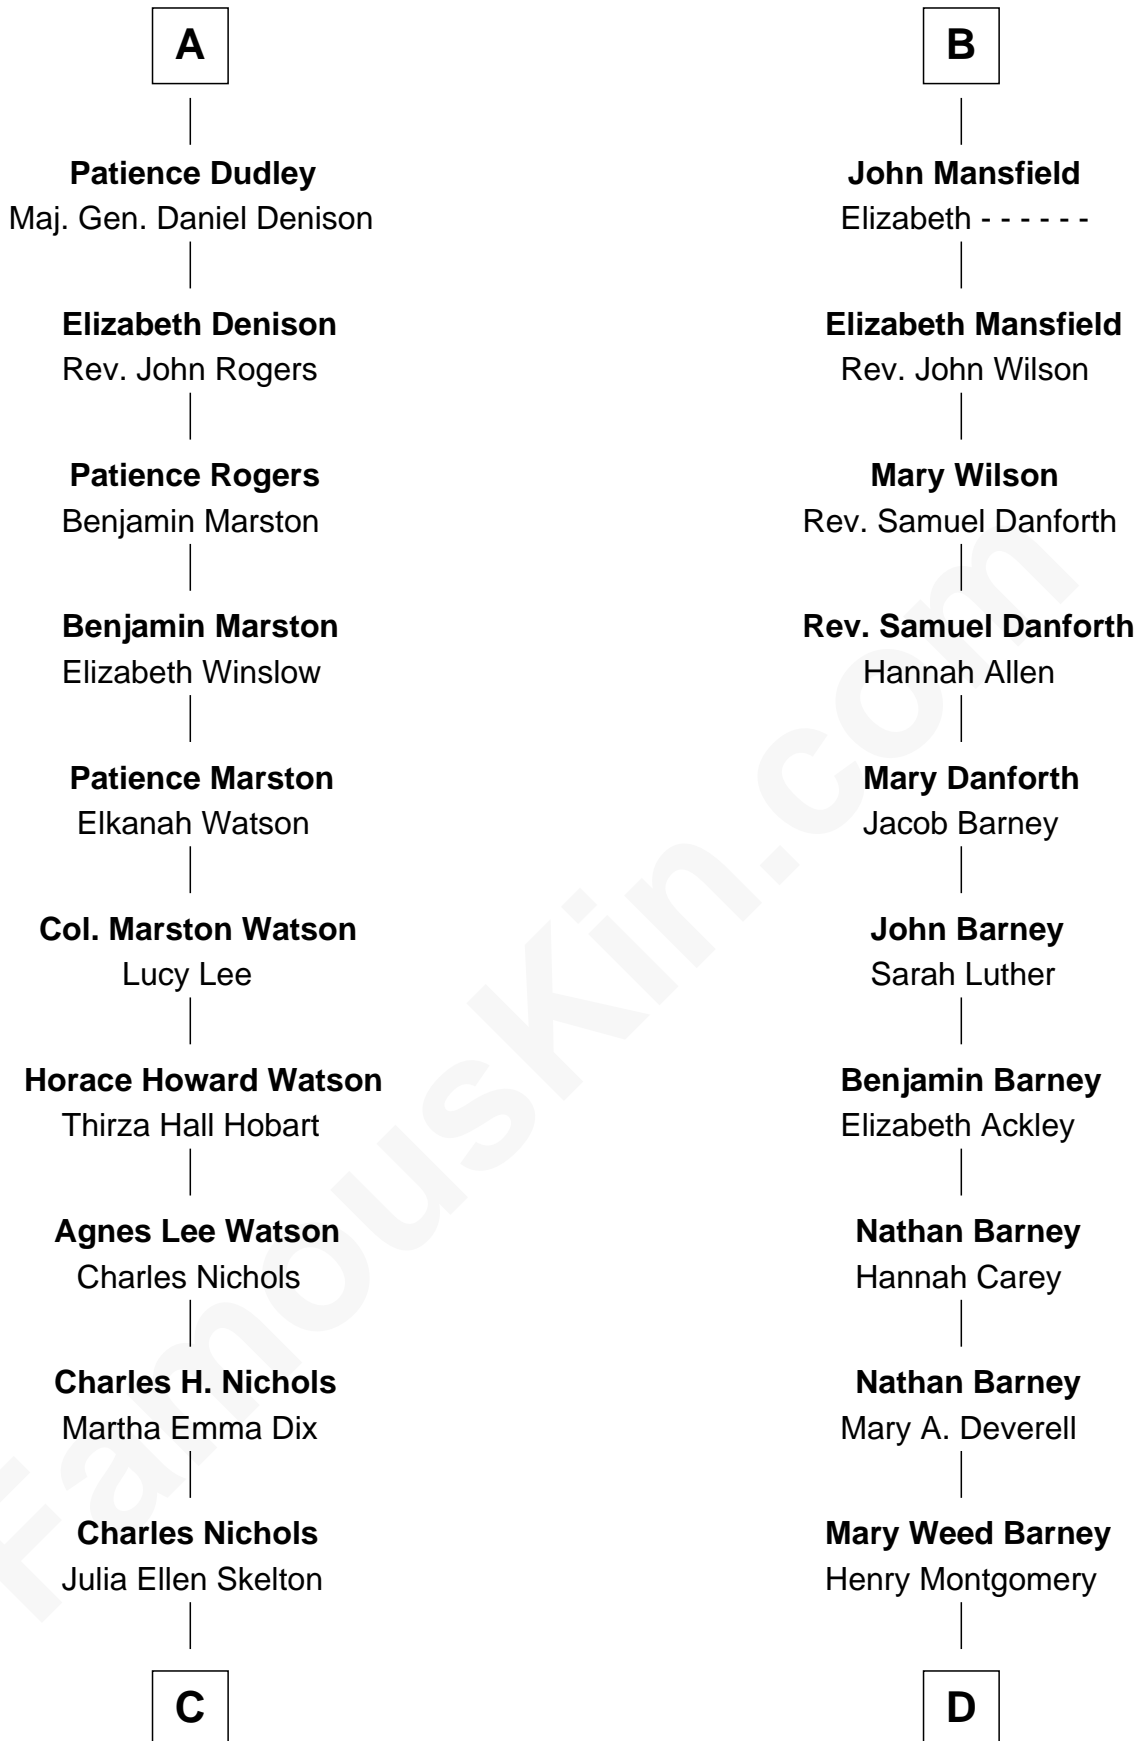

FamousKin.com

Relationship Chart of

John Cena

Movie Actor and WWE Pro Wrestler

18th cousin 1 time removed of

Elizabeth Montgomery
TV Actress - "Bewitched"

C

Natalie Nichols
Ulysses John Lupien

Carol Frances Lupien
John Joseph Cena

John Cena
Actor and Pro Wrestler

D

Henry Montgomery
Elizabeth Bryan Allen

Elizabeth Montgomery
TV Actress - "Bewitched"

FamousKin.com