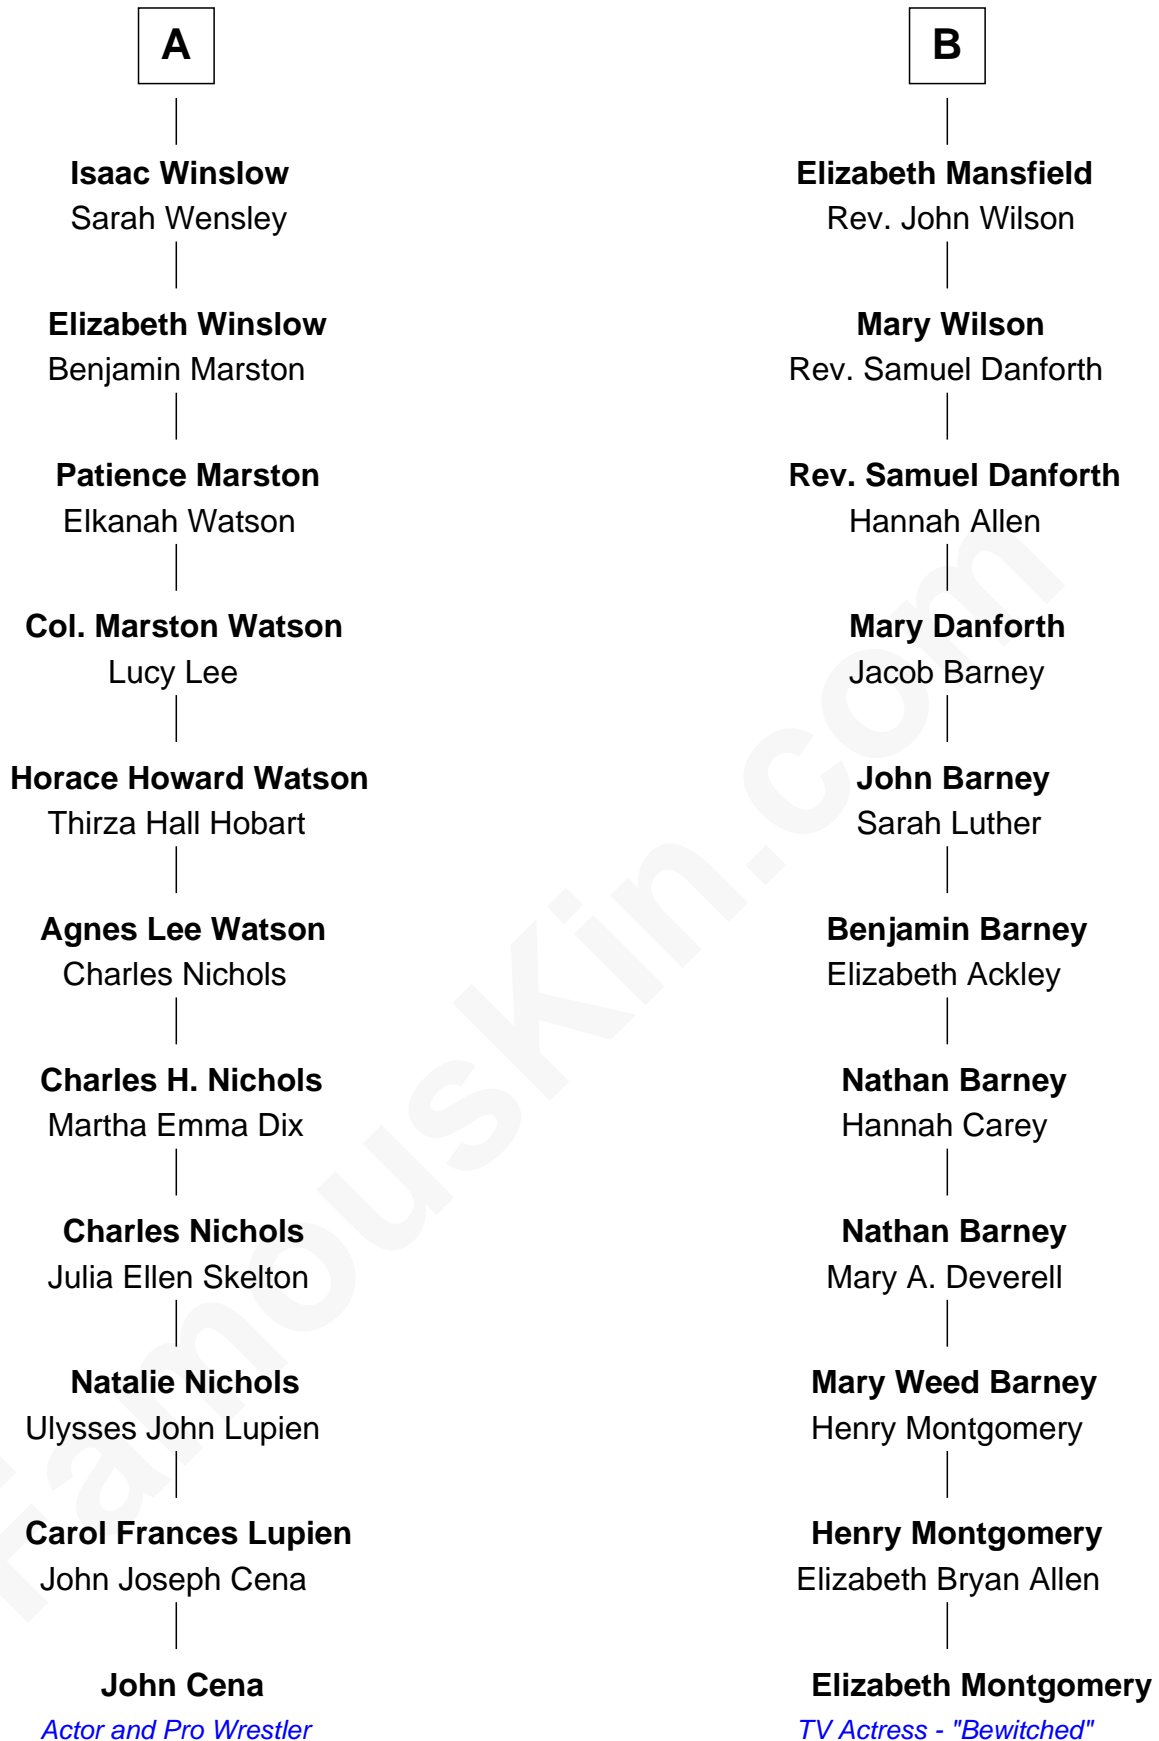

## Relationship Chart of

### Elizabeth Montgomery

TV Actress - "Bewitched"

**Sir Roger Wentworth**

Margery Despencer

John Cena photo by [Edward Joseph Hersom II](#)