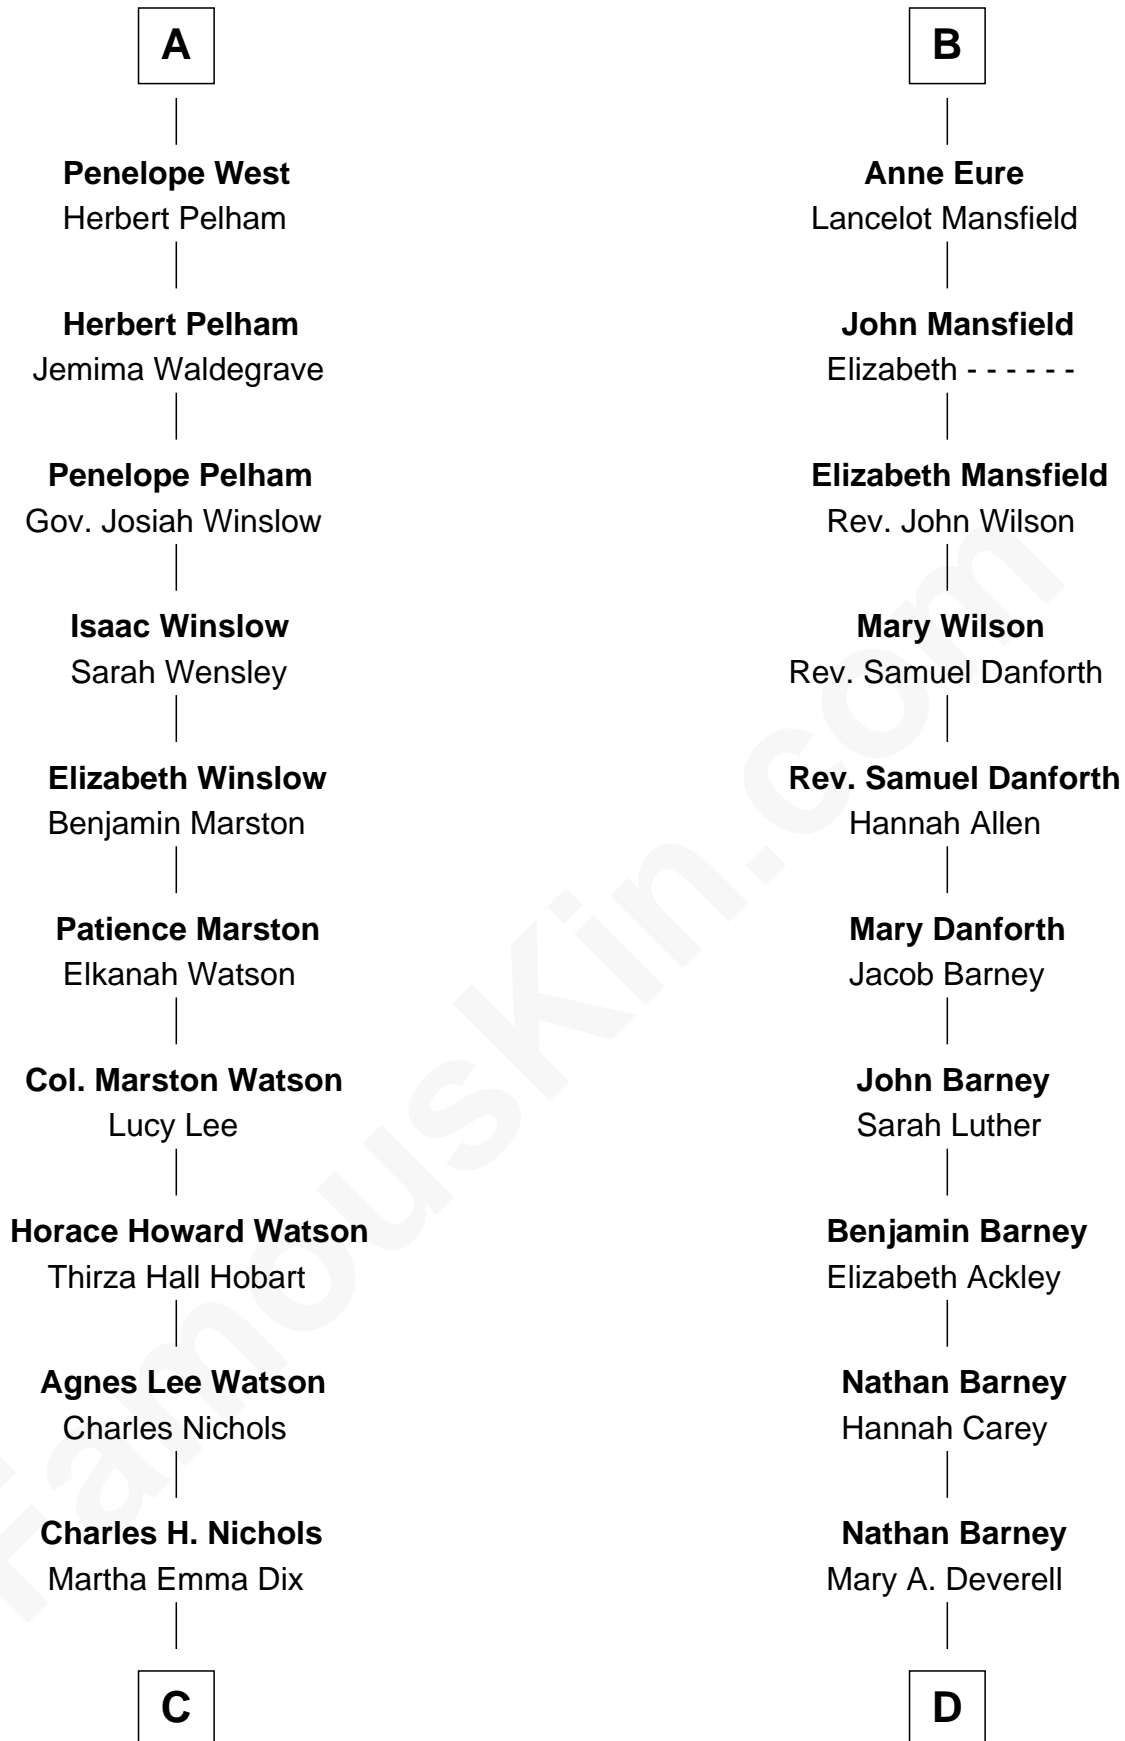

## Relationship Chart of

### John Cena

Movie Actor and WWE Pro Wrestler

19th cousin 1 time removed of

**Elizabeth Montgomery**  
TV Actress - "Bewitched"

**C**

**Charles Nichols**  
Julia Ellen Skelton

**Natalie Nichols**  
Ulysses John Lupien