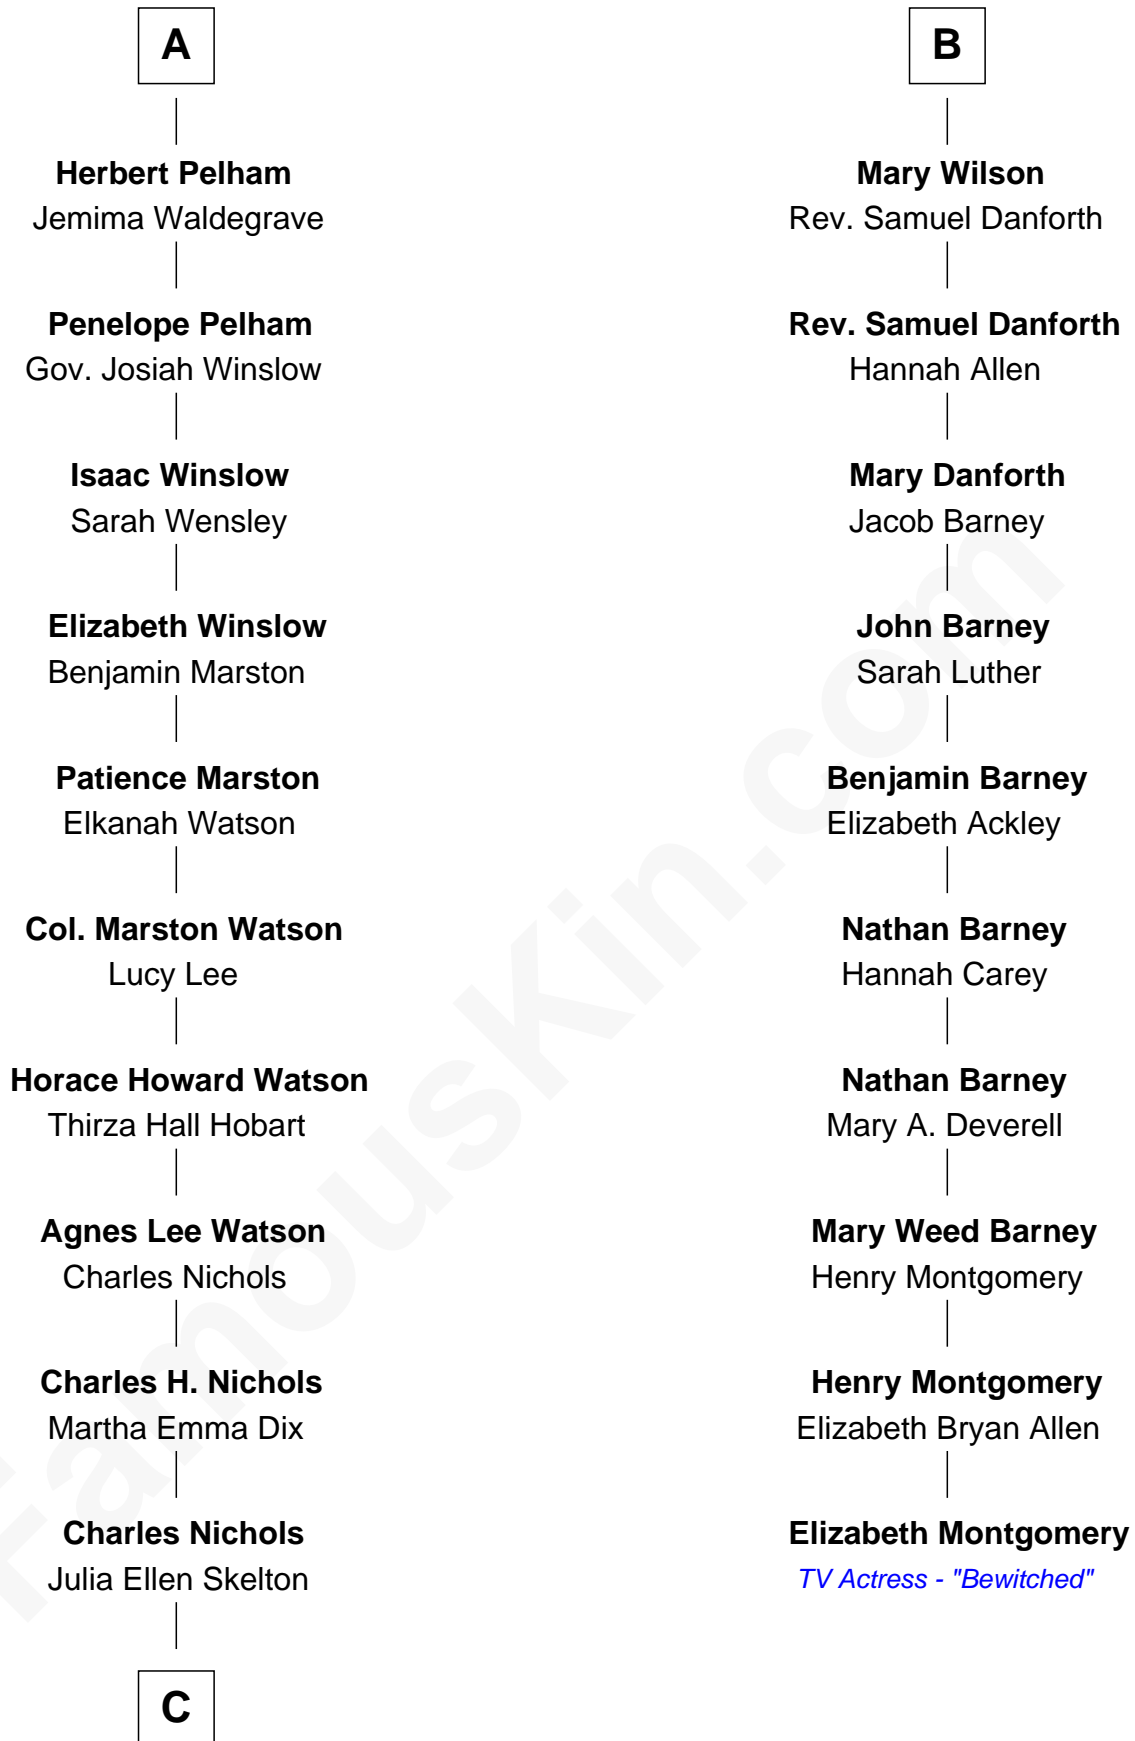

FamousKin.com

Relationship Chart of

John Cena

Movie Actor and WWE Pro Wrestler

16th cousin 3 times removed of

Elizabeth Montgomery
TV Actress - "Bewitched"

C

Natalie Nichols
Ulysses John Lupien