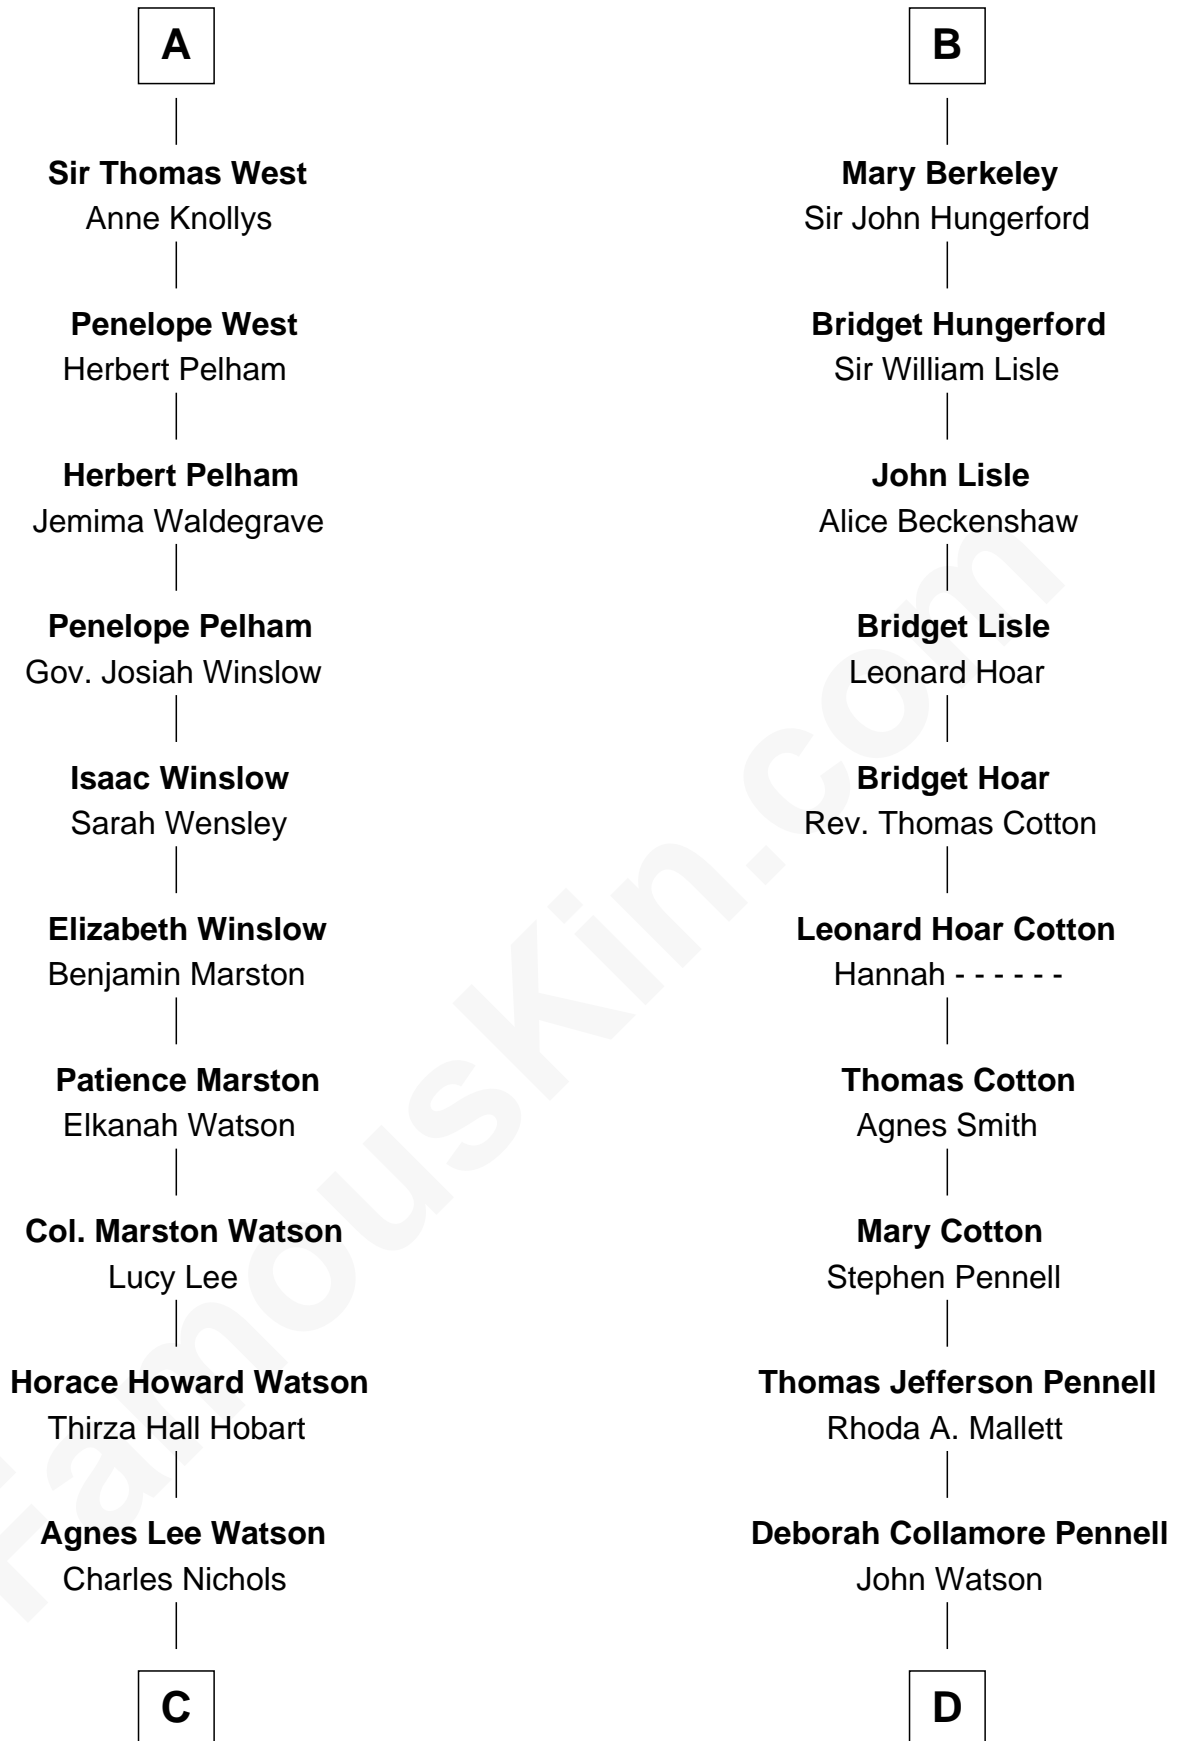

## Relationship Chart of

### John Cena

*Movie Actor and WWE Pro Wrestler*

20th cousin 1 time removed of

### Warren Buffett

*Chairman & CEO, Berkshire Hathaway*

**John de Mowbray**  
Joan of Lancaster

**C**

**Charles H. Nichols**

Martha Emma Dix

**Charles Nichols**

Julia Ellen Skelton