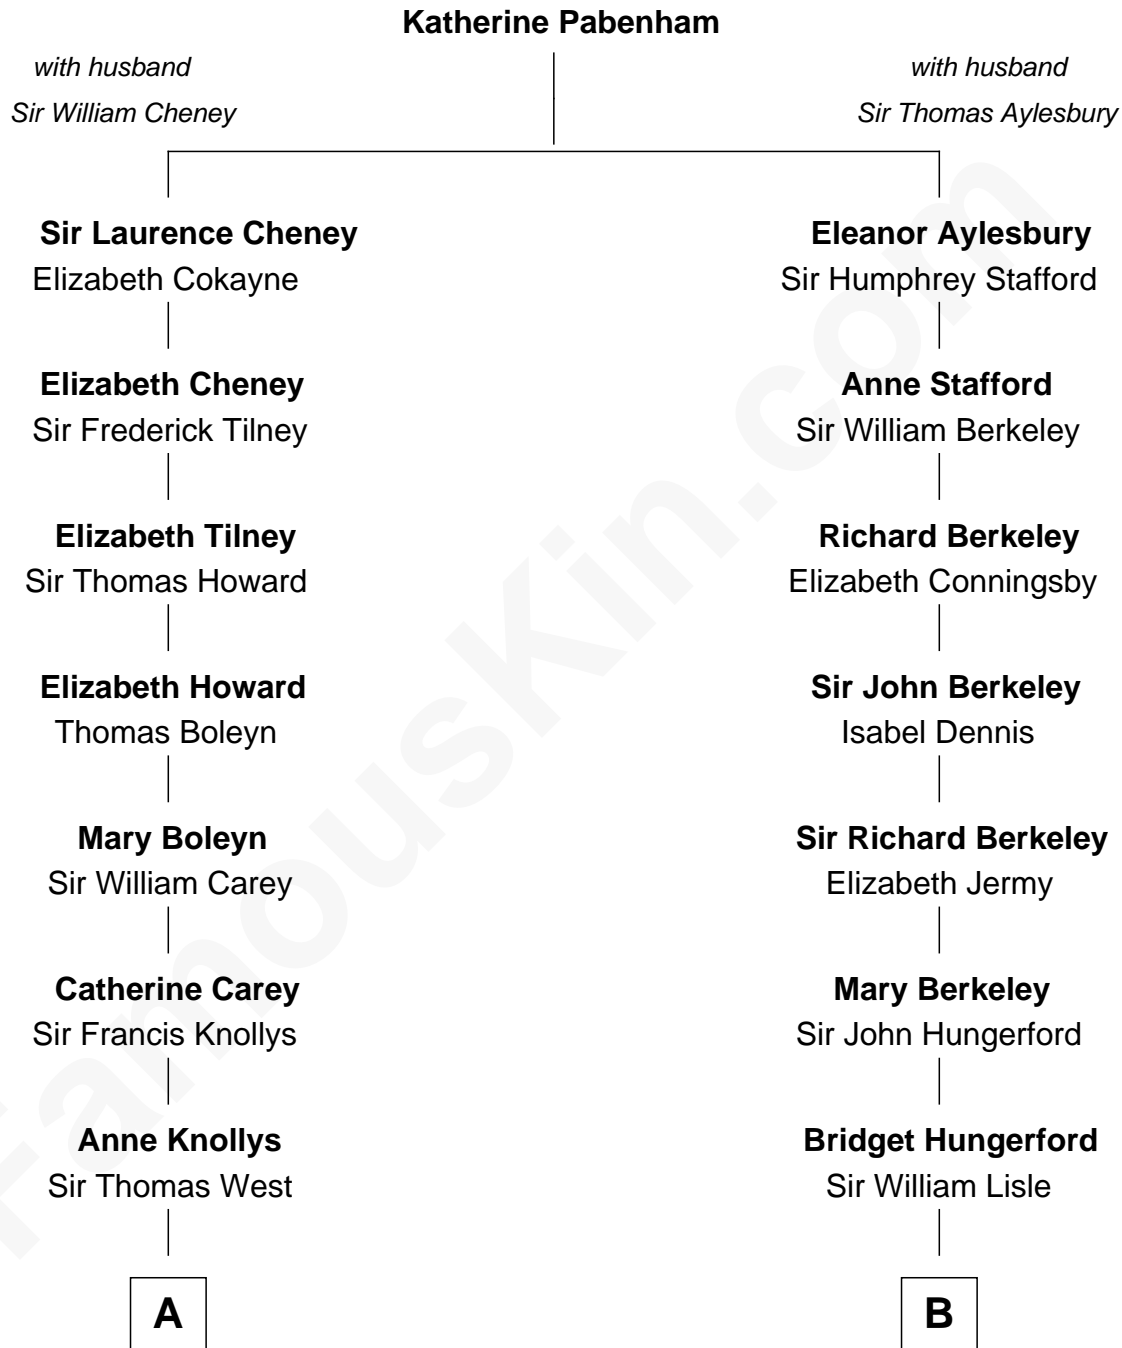

FamousKin.com

Relationship Chart of

John Cena

Movie Actor and WWE Pro Wrestler

18th cousin 2 times removed of

Warren Buffett

Chairman & CEO, Berkshire Hathaway

C