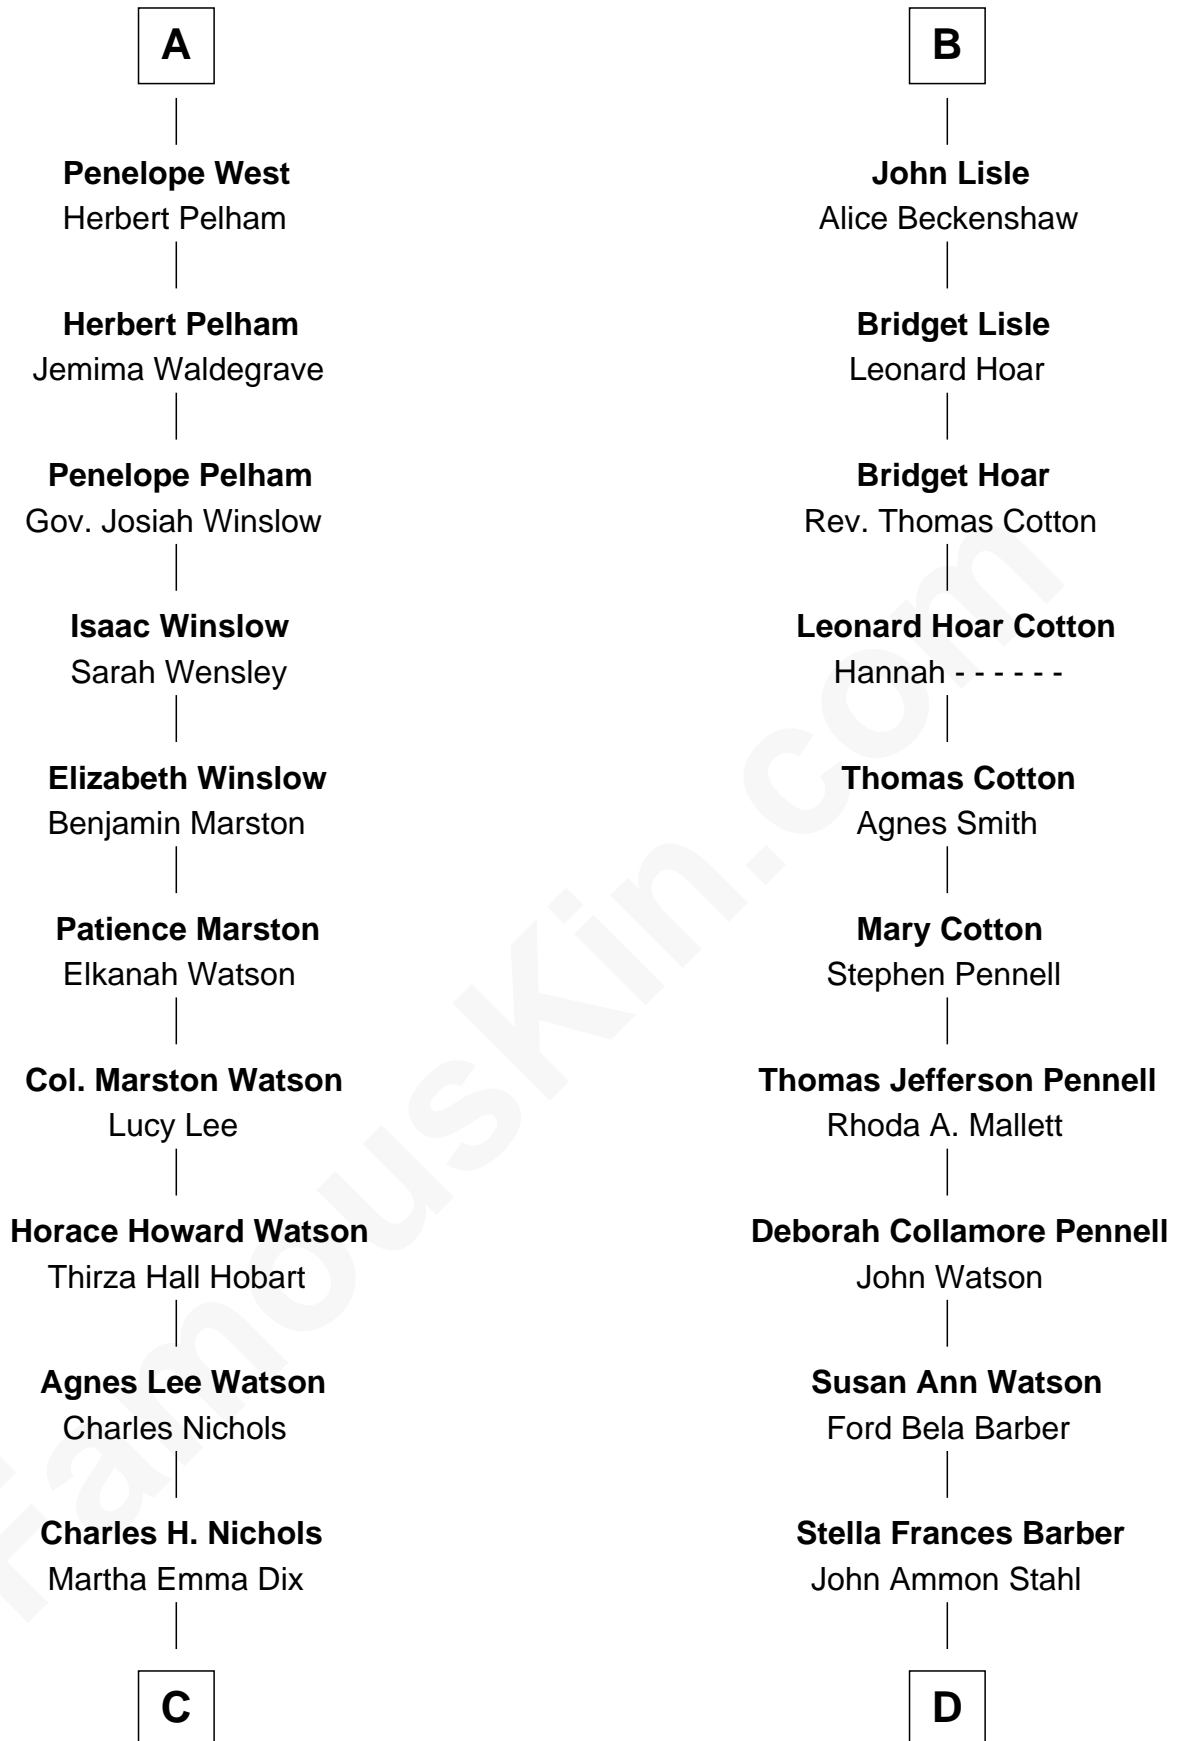

FamousKin.com

Relationship Chart of

John Cena

Movie Actor and WWE Pro Wrestler

18th cousin 2 times removed of

Warren Buffett

Chairman & CEO, Berkshire Hathaway

C