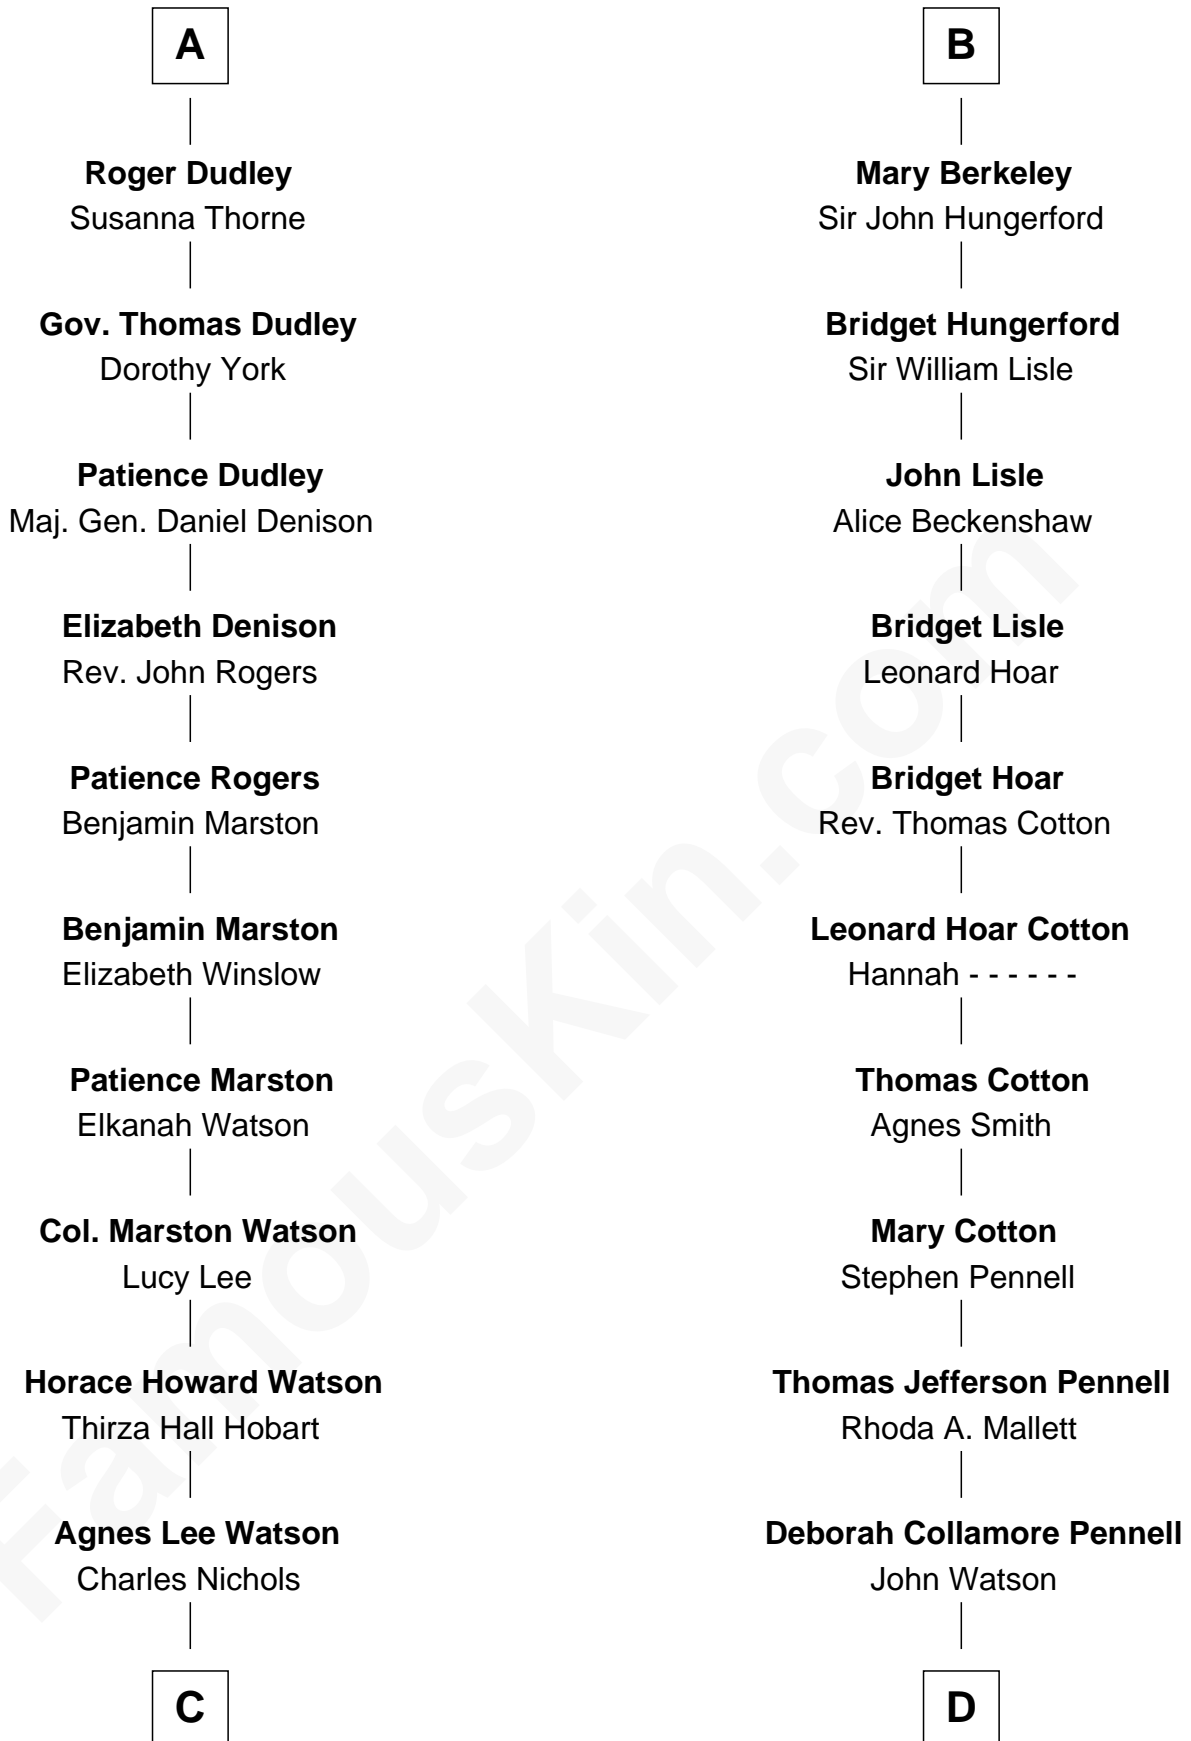

FamousKin.com

Relationship Chart of

John Cena

Movie Actor and WWE Pro Wrestler

20th cousin 1 time removed of

Warren Buffett

Chairman & CEO, Berkshire Hathaway

C