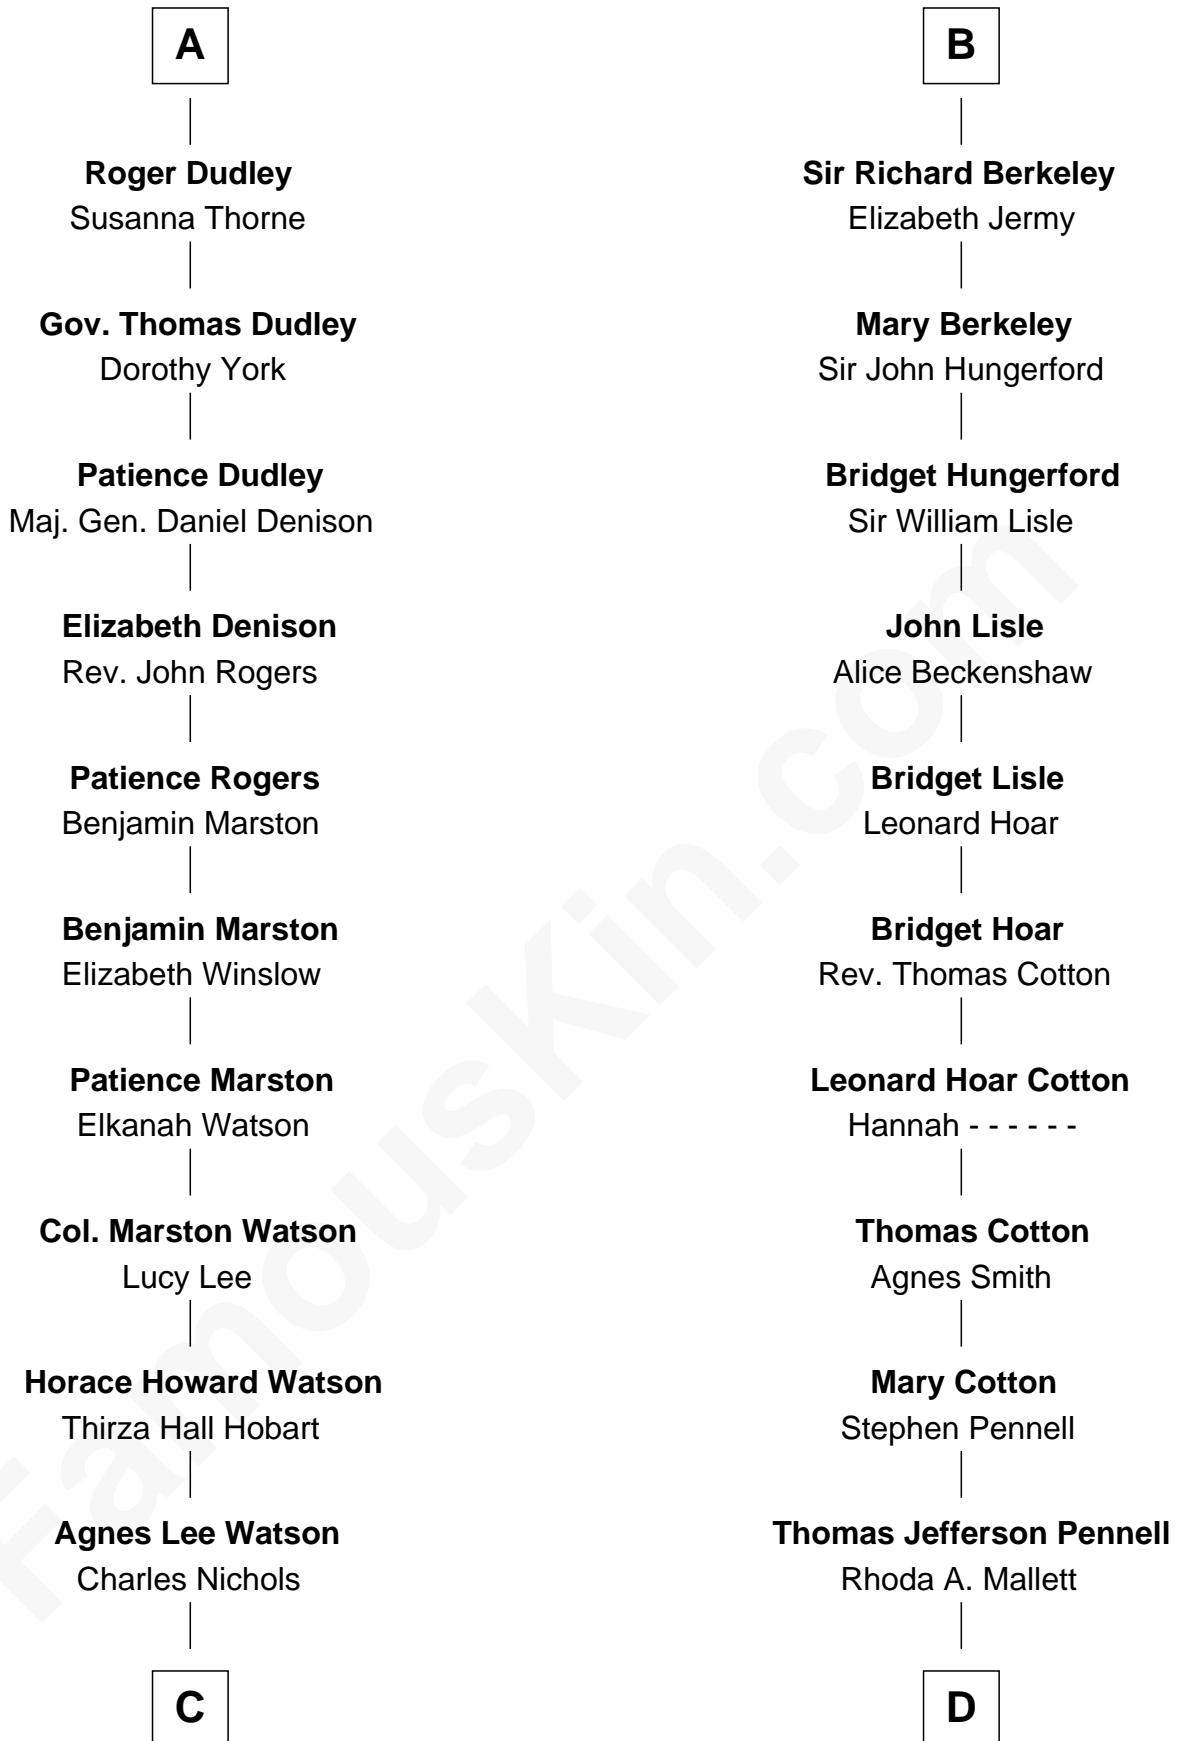

FamousKin.com Relationship Chart of

John Cena

Movie Actor and WWE Pro Wrestler

21st cousin of

Warren Buffett

Chairman & CEO, Berkshire Hathaway

Sir Maurice de Berkeley

Eve la Zouche