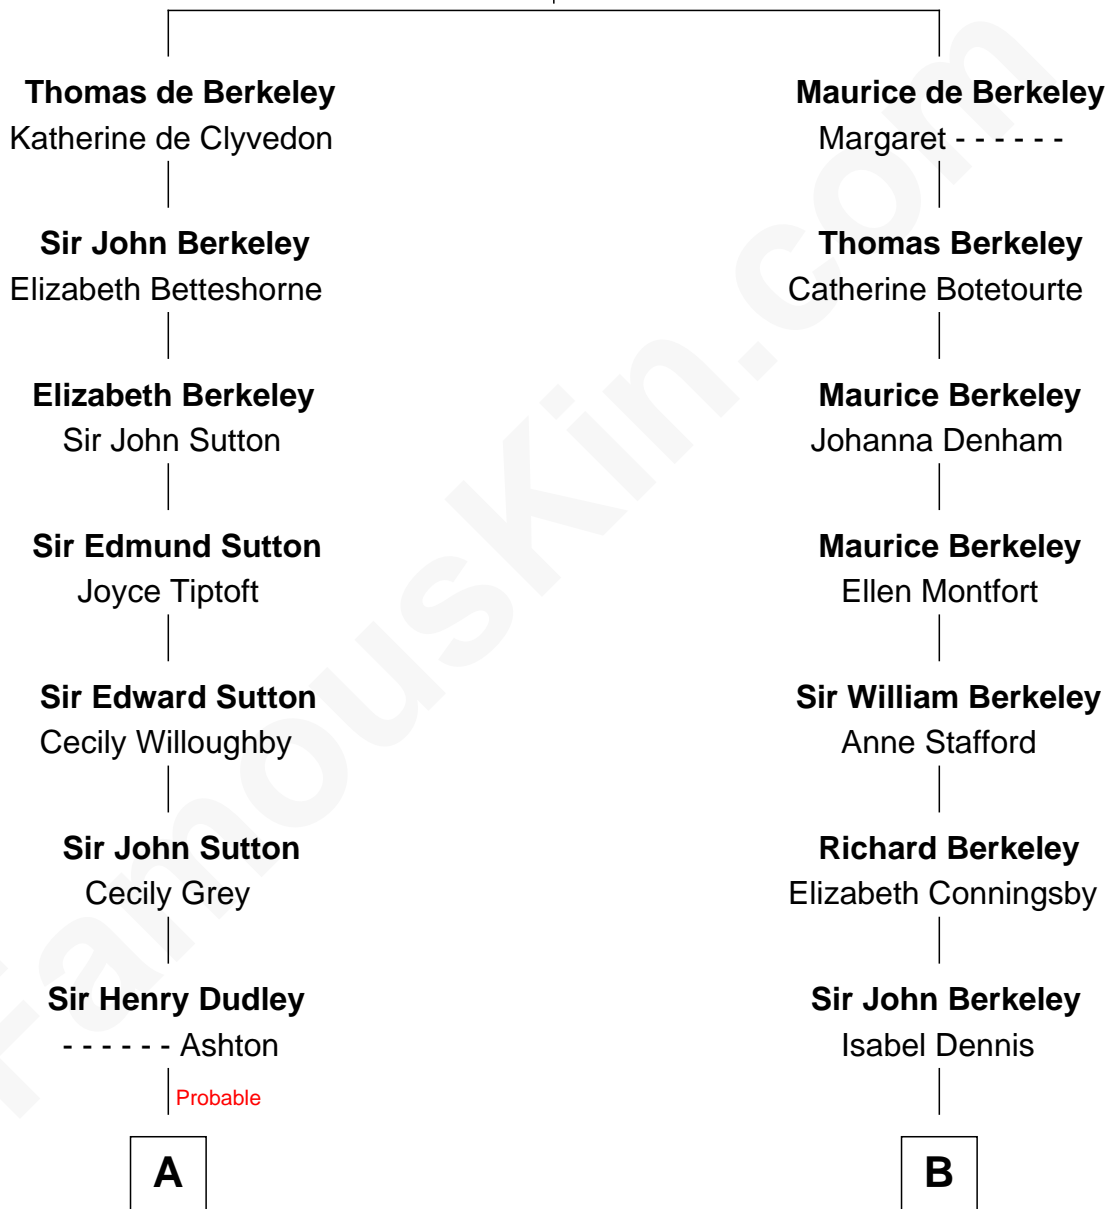

FamousKin.com Relationship Chart of

John Cena

Movie Actor and WWE Pro Wrestler

21st cousin of

Warren Buffett

Chairman & CEO, Berkshire Hathaway

Sir Maurice de Berkeley

Eve la Zouche